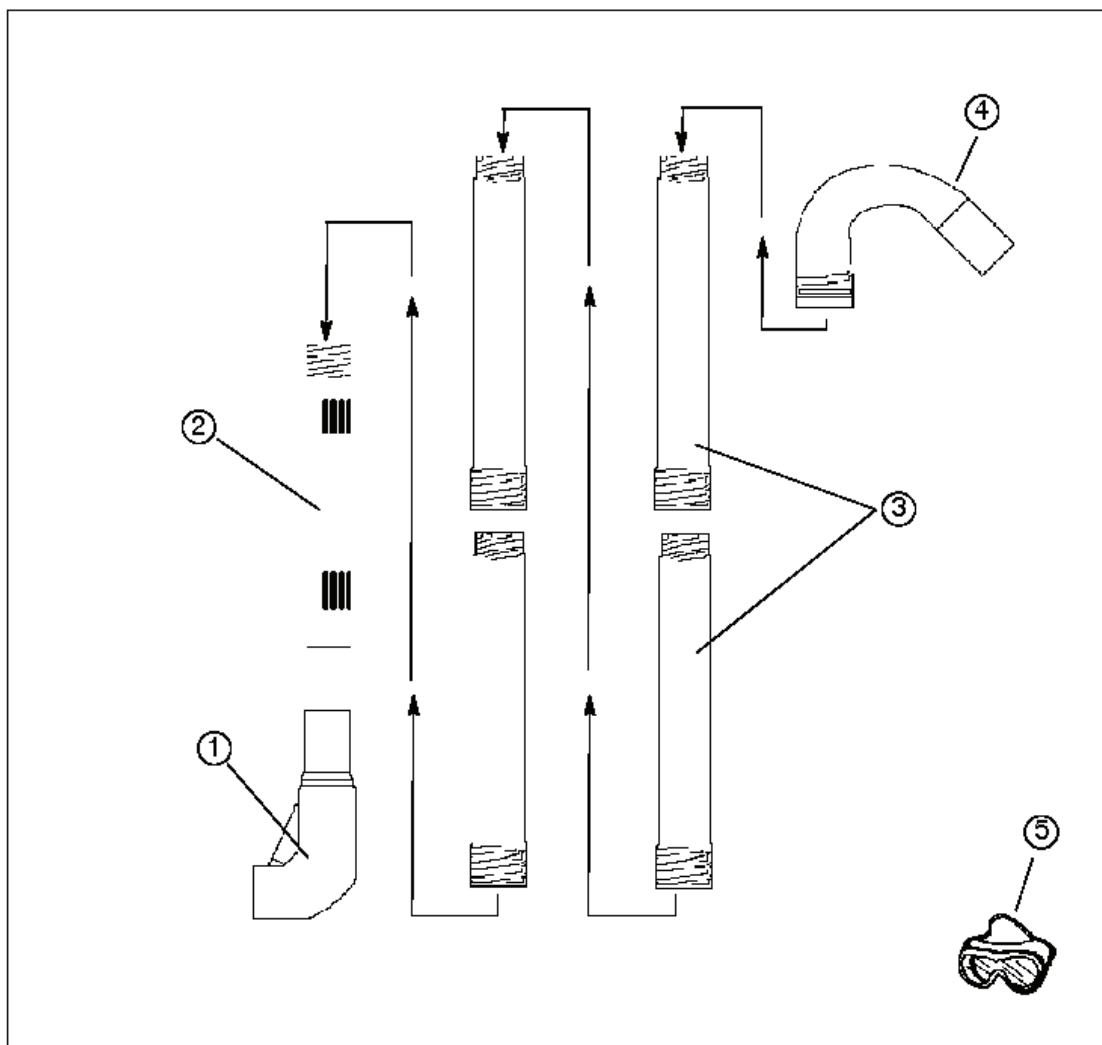

GK280, 952711678

SPARE PARTS LIST

DESCRIPTION

Model GK-280 Gutter Clean-out Attachment - Part No. 952711678

REF.	PART NO.	DESCRIPTION	REMARK	QTY.	KIT
1	545142901	TUBE ADAPTER GUTTER		1	
2	530094424	TUBE		1	
3	530094425	TUBE		4	
4	530094426	NOZZLE		1	
5	952701645	GOGGLES		1	