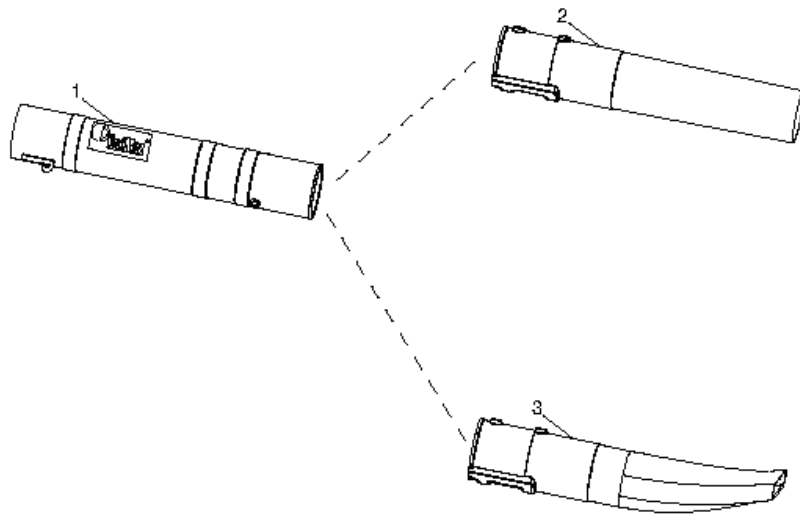

HB281

SPARE PARTS LIST

REF.	PART NO.	DESCRIPTION	REMARK	QTY.	KIT
1.	575486701	TUBE		1	
2.	545118002	TUBE		1	
3.	545119502	TUBE		1	

⚠ WARNING

All repairs, adjustments and maintenance not described in the Operator's Manual must be performed by Qualified Service Personnel.

REF.	PART NO.	DESCRIPTION	REMARK	QTY.	KIT
1	545111901	MUFFLER ASSY	"2, 3, 4, 5"	1	
3	545081810	KIT		1	
4	530058982	BOLT		1	
5	530015241	SCREW		1	
6	545049301	SWITCH		1	
7	545128201	PROTECTOR, SWITCH		1	
8	952030249	SPARK PLUG		1	
9	545132601	CYLINDER		1	
10	545132501	BOOT, CARB		1	
11	530016187	SCREW		1	
12	545133301	PLATE		1	
14	590460102	CARBURETTOR KIT	"13, 16"	1	
15	530047721	PURGE		1	
17	545109802	AIR FILTER HOLDER		1	
18	530016101	NUT		1	
19	597797901	AIR FILTER		1	
20	545109602	AIR FILTER COVER		1	
21	545072201	KNOB		1	
22	545108202	ASSY, LEADWIRE		1	
23	545108101	IGNITION MODULE		1	
24	530016456	SCREW		1	
25	545081814	PISTON	"26, 27"	1	
26	530019283	PISTON RING		1	
27	530015162	CIRCLIP		1	
28	545081816	KIT		1	
29	545013401	BEARING		1	
30	545081815	KIT		1	
32	545068301	BEARING CAP		1	
33	530015940	SCREW		1	
34	530015897	SCREW		1	
35	545081813	GASKET		1	2, 13 .16, 30, 31
36	545081809	KIT		1	

Note: IMPELLER (P/N 581449402) cannot be used with KIT, CRANKSHAFT (P/N 545081816). Use only with KIT, CRANKSHAFT (P/N 588199401).

201415XXXXX and higher:

REF.	PART NO.	DESCRIPTION	REMARK	QTY.	KIT
545 17 32-01	545173201	IMPELLER		1	
545 16 45-01	545164501	WASHER		1	
545 08 18-16	545081816	KIT		1	
581 44 94-02	581449402	IMPELLER		1	
588 19 94-01	588199401	CRANKSHAFT KIT		1	