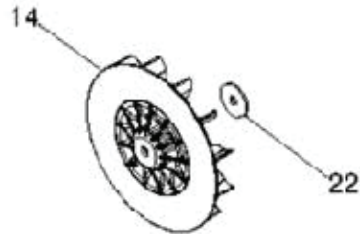

HOUSING	Ref. #14	545173201	IMPELLER
HOUSING	Ref. #22	545164501	WASHER (QTY. 2)
ENGINE	Ref. #28	545081816	KIT, CRANKSHAFT

Note: IMPELLER (P/N 545173201) cannot be used with KIT, CRANKSHAFT (P/N 588199401). Use only with KIT, CRANKSHAFT (P/N 545081816).

201414XXXXX and lower:

Serial Number - 201415XXXXX and higher, please use the following parts:

HOUSING	Ref. #14	581449402	IMPELLER
HOUSING	Ref. #22	545164501	WASHER (QTY. 1)
ENGINE	Ref. #28	588199401	KIT, CRANKSHAFT

Note: IMPELLER (P/N 581449402) cannot be used with KIT, CRANKSHAFT (P/N 545081816). Use only with KIT, CRANKSHAFT (P/N 588199401).

201415XXXXX and higher:

REF.	PART NO.	DESCRIPTION	REMARK	QTY.	KIT
545 17 32-01	545173201	IMPELLER		1	
545 16 45-01	545164501	WASHER		1	
545 08 18-16	545081816	KIT		1	
581 44 94-02	581449402	IMPELLER		1	
588 19 94-01	588199401	CRANKSHAFT KIT		1	