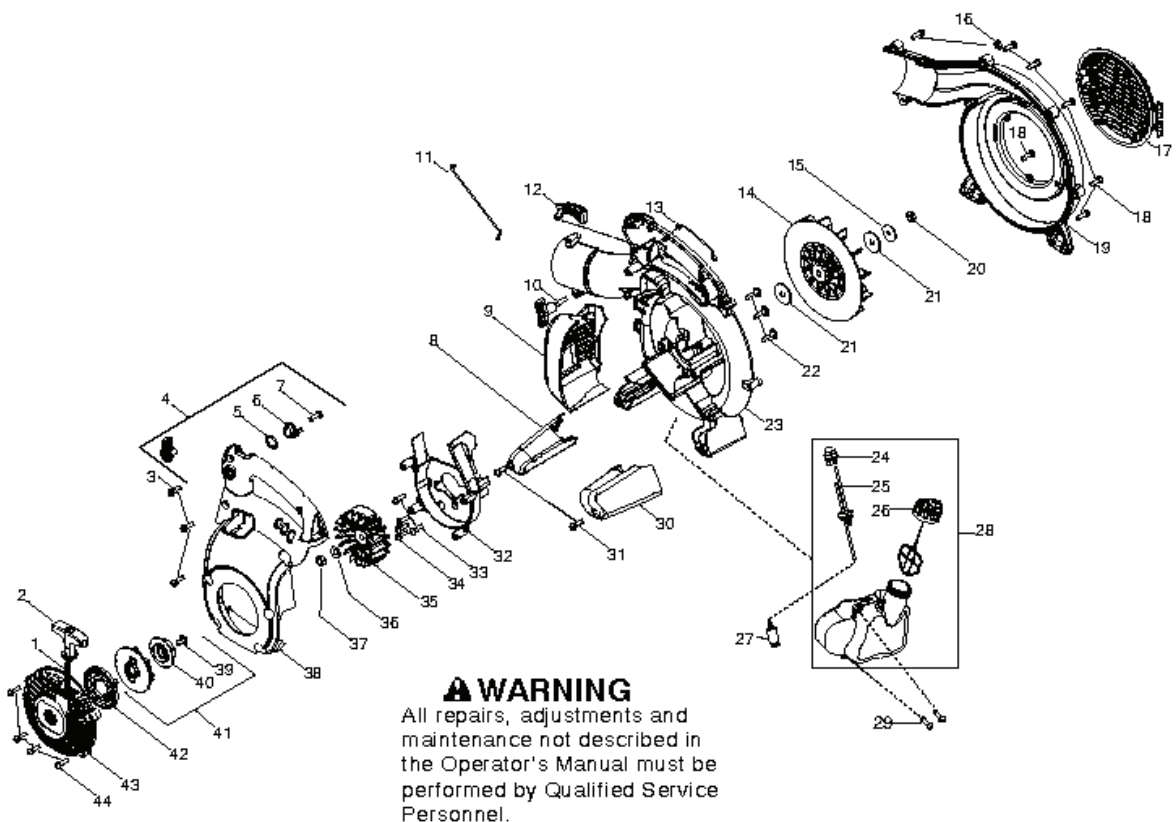

HB281

SPARE PARTS LIST

REF.	PART NO.	DESCRIPTION	REMARK	QTY.	KIT
1.	575486701	TUBE		1	
2.	545118002	TUBE		1	
3.	545119502	TUBE		1	

⚠ WARNING

All repairs, adjustments and maintenance not described in the Operator's Manual must be performed by Qualified Service Personnel.

REF.	PART NO.	DESCRIPTION	REMARK	QTY.	KIT
1	545111901	MUFFLER ASSY	"2, 3, 4, 5"	1	
3	545081810	KIT		1	
4	530058982	BOLT		1	
5	530015241	SCREW		1	
6	545049301	SWITCH		1	
7	545128201	PROTECTOR, SWITCH		1	
8	952030249	SPARK PLUG		1	
9	545132601	CYLINDER		1	
10	545132501	BOOT, CARB		1	
11	530016187	SCREW		1	
12	545133301	PLATE		1	
14	590460102	CARBURETTOR KIT	"13, 16"	1	
15	530047721	PURGE		1	
17	545109802	AIR FILTER HOLDER		1	
18	530016101	NUT		1	
19	597797901	AIR FILTER		1	
20	545109602	AIR FILTER COVER		1	
21	545072201	KNOB		1	
22	545108202	ASSY, LEADWIRE		1	
23	545108101	IGNITION MODULE		1	
24	530016456	SCREW		1	
25	545081814	PISTON	"26, 27"	1	
26	530019283	PISTON RING		1	
27	530015162	CIRCLIP		1	
28	545081816	KIT		1	
29	545013401	BEARING		1	
30	545081815	KIT		1	
32	545068301	BEARING CAP		1	
33	530015940	SCREW		1	
34	530015897	SCREW		1	
35	545081813	GASKET		1	2, 13 .16, 30, 31
36	545081809	KIT		1	

Note: IMPELLER (P/N 581449402) cannot be used with KIT, CRANKSHAFT (P/N 545081816). Use only with KIT, CRANKSHAFT (P/N 588199401).

201415XXXXX and higher:

REF.	PART NO.	DESCRIPTION	REMARK	QTY.	KIT
545 17 32-01	545173201	IMPELLER		1	
545 16 45-01	545164501	WASHER		1	
545 08 18-16	545081816	KIT		1	
581 44 94-02	581449402	IMPELLER		1	
588 19 94-01	588199401	CRANKSHAFT KIT		1	