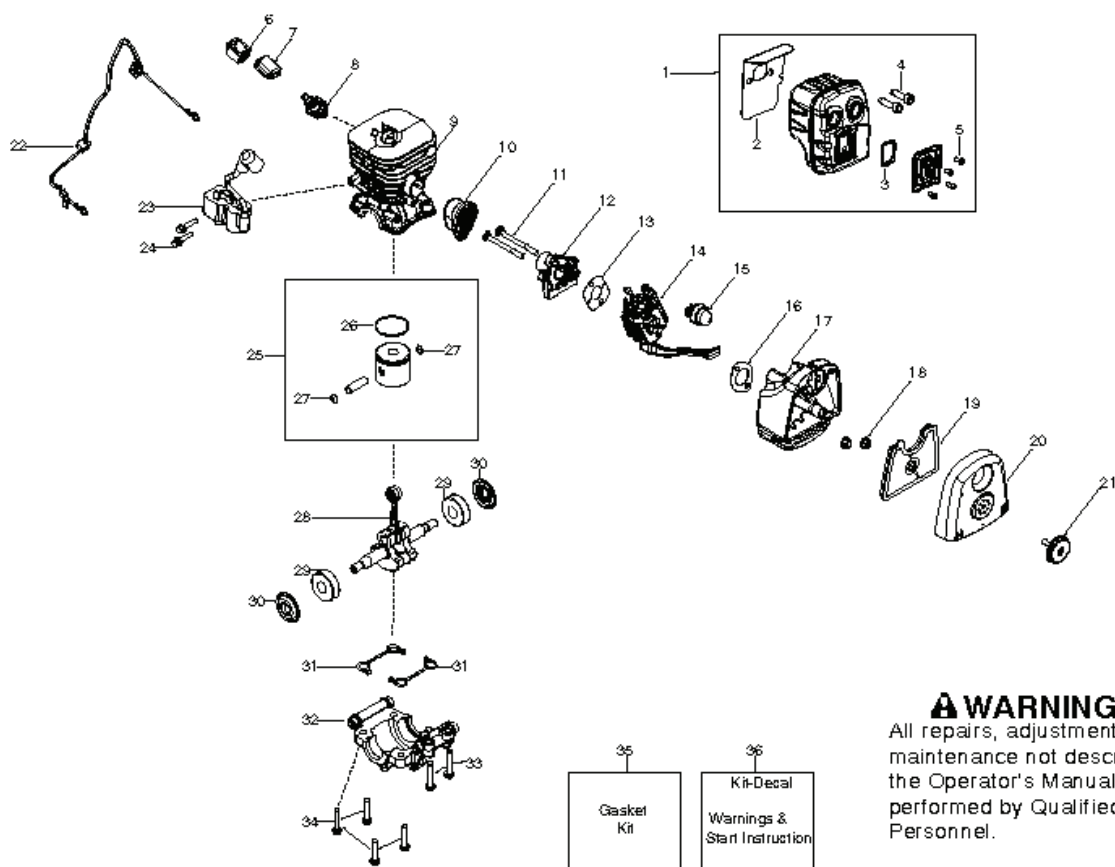

HB281

SPARE PARTS LIST

REF.	PART NO.	DESCRIPTION	REMARK	QTY.	KIT
1.	575486701	TUBE		1	
2.	545118002	TUBE		1	
3.	545119502	TUBE		1	

⚠ WARNING

All repairs, adjustments and maintenance not described in the Operator's Manual must be performed by Qualified Service Personnel.

REF.	PART NO.	DESCRIPTION	REMARK	QTY.	KIT
1	545111901	MUFFLER ASSY	"2, 3, 4, 5"	1	
3	545081810	KIT		1	
4	530058982	BOLT		1	
5	530015241	SCREW		1	
6	545049301	SWITCH		1	
7	545128201	PROTECTOR, SWITCH		1	
8	952030249	SPARK PLUG		1	
9	545132601	CYLINDER		1	
10	545132501	BOOT, CARB		1	
11	530016187	SCREW		1	
12	545133301	PLATE		1	
14	590460102	CARBURETTOR KIT	"13, 16"	1	
15	530047721	PURGE		1	
17	545109802	AIR FILTER HOLDER		1	
18	530016101	NUT		1	
19	597797901	AIR FILTER		1	
20	545109602	AIR FILTER COVER		1	
21	545072201	KNOB		1	
22	545108202	ASSY, LEADWIRE		1	
23	545108101	IGNITION MODULE		1	
24	530016456	SCREW		1	
25	545081814	PISTON	"26, 27"	1	
26	530019283	PISTON RING		1	
27	530015162	CIRCLIP		1	
28	545081816	KIT		1	
29	545013401	BEARING		1	
30	545081815	KIT		1	
32	545068301	BEARING CAP		1	
33	530015940	SCREW		1	
34	530015897	SCREW		1	
35	545081813	GASKET		1	2, 13 .16, 30, 31
36	545081809	KIT		1	