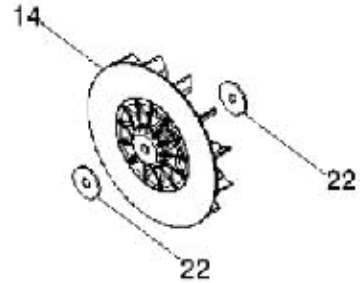

**** Service Reference ****

Note: Due to product improvements, your unit may have a different impeller assembly. Please refer to the serial number on your unit and order the appropriate parts shown:

Serial Number - 201414XXXXX and lower, please use the following parts:

HOUSING	Ref. #14	545173201	IMPELLER
HOUSING	Ref. #22	545164501	WASHER (QTY. 2)
ENGINE	Ref. #28	545081816	KIT, CRANKSHAFT

Note: IMPELLER (P/N 545173201) cannot be used with KIT, CRANKSHAFT (P/N 588199401). Use only with KIT, CRANKSHAFT (P/N 545081816).

201414XXXXX and lower: