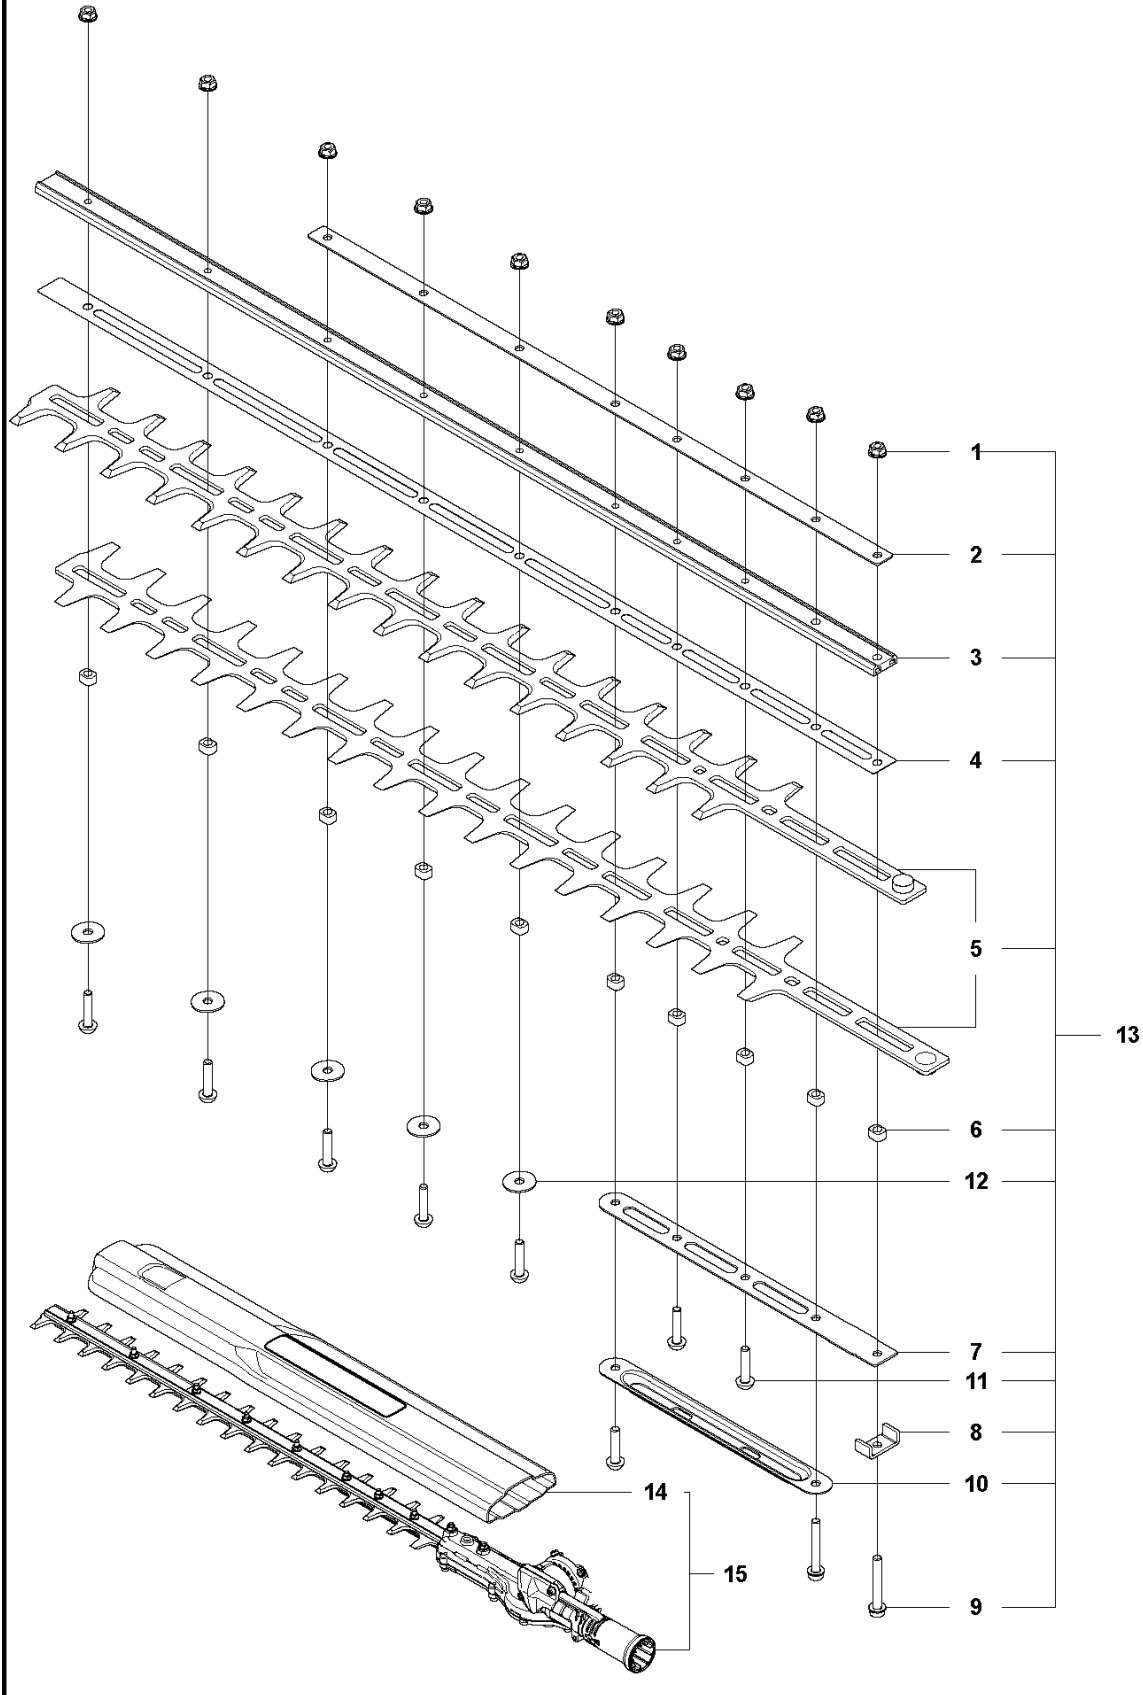

E LRTZ235
COVER

REF.	PART NO.	DESCRIPTION	REMARK	QTY.	KIT
1	581438702	CYLINDER COVER		1	
2	586054001	SHEET		1	1
3	587382701	DECAL		1	
4	575331103	COVER		1	
5	528074601	KNOB		1	4
6	585497601	DECAL		1	

M LRTZ235
CRANKSHAFT

REF.	PART NO.	DESCRIPTION	REMARK	QTY.	KIT
1	586656801	CRANKSHAFT		1	
2	576402701	BEARING		1	
3	521521401	SEAL		2	
4	521756801	BALL BEARING		2	

B LRTZ235
CUTTING EQUIPMENT

REF.	PART NO.	DESCRIPTION	REMARK	QTY.	KIT
1	592751301	NUT		10	13
2	592848701	BAR PLATE		1	13
3	590327101	GUIDE BAR		1	13
4	590327501	WEAR PLATE		1	13
5	597021801	BLADE KIT		1	13
6	592654301	SPACER		10	13
7	590328201	BAR PLATE		1	13
8	590339301	BRACKET		1	13
9	525755109	SCREW ITXSCFM		2	13
10	592889401	BAR PLATE		1	13
11	592732501	SCREW		8	13
12	592738101	WASHER		5	13
13	597254301	CUTTING DECK KIT		1	
14	590651401	TRANSPORT GUARD		1	15
15	596300401	CUTTING HEAD ASSY		1	
	PART NO.		REMARK		KIT