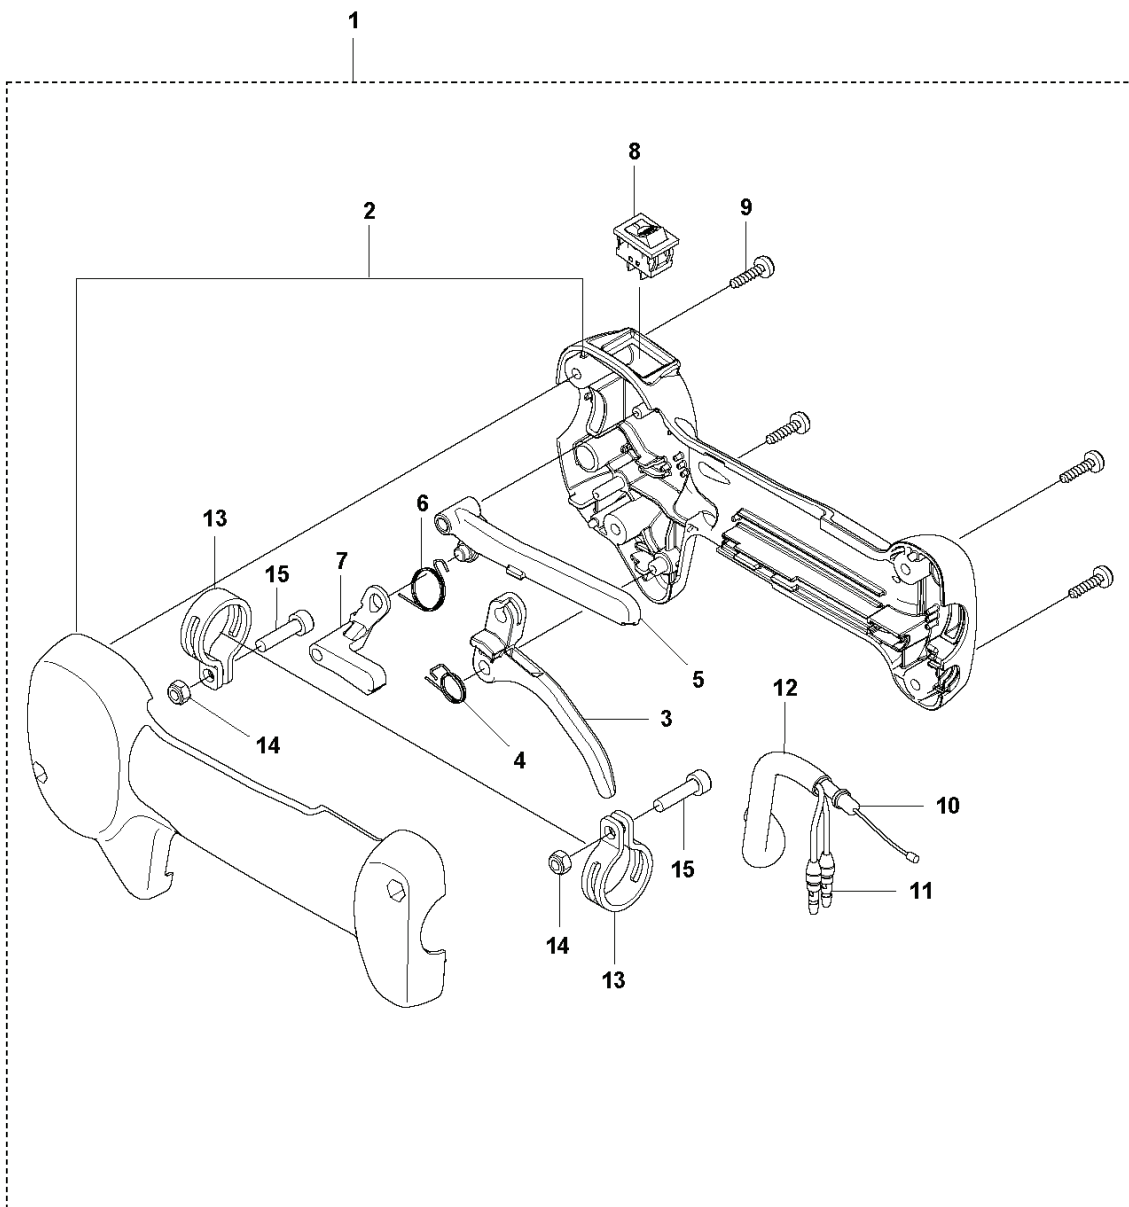

D LRTZ235
THROTTLE CONTROLS

REF.	PART NO.	DESCRIPTION	REMARK	QTY.	KIT
1	581331801	GRIP		1	
2	576475202	GRIP		1	
3	529258801	LEVER.THROTTLE		1	
4	529259601	SPRING.THROTTLE		1	
5	578778001	LEVER		1	
6	511591801	SPRING		1	
7	529259201	LEVER.JOINT		1	
8	586246801	STOP SWITCH		1	
9	521517701	SCREW		4	
10	581331901	CABLE		1	
11	529256101	CORD		1	
12	581410403	TUBE		1	
13	529259401	BAND		2	
14	510911101	NUT		2	
15	504114301	SCREW		2