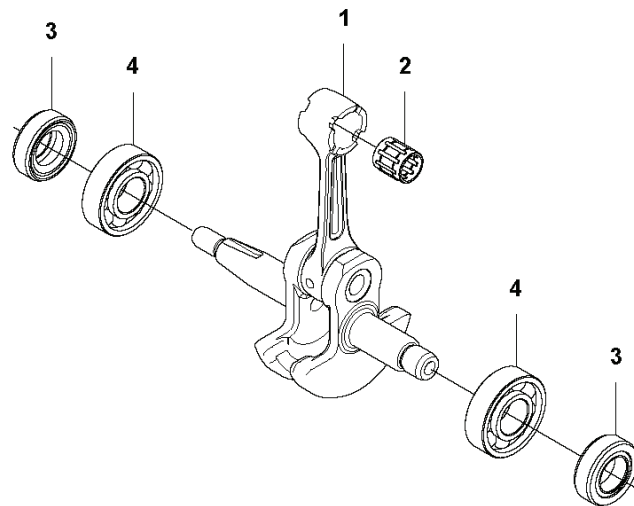

M LRTZ235
CRANKSHAFT

REF.	PART NO.	DESCRIPTION	REMARK	QTY.	KIT
1	586656801	CRANKSHAFT		1	
2	576402701	BEARING		1	
3	521521401	SEAL		2	
4	521756801	BALL BEARING		2