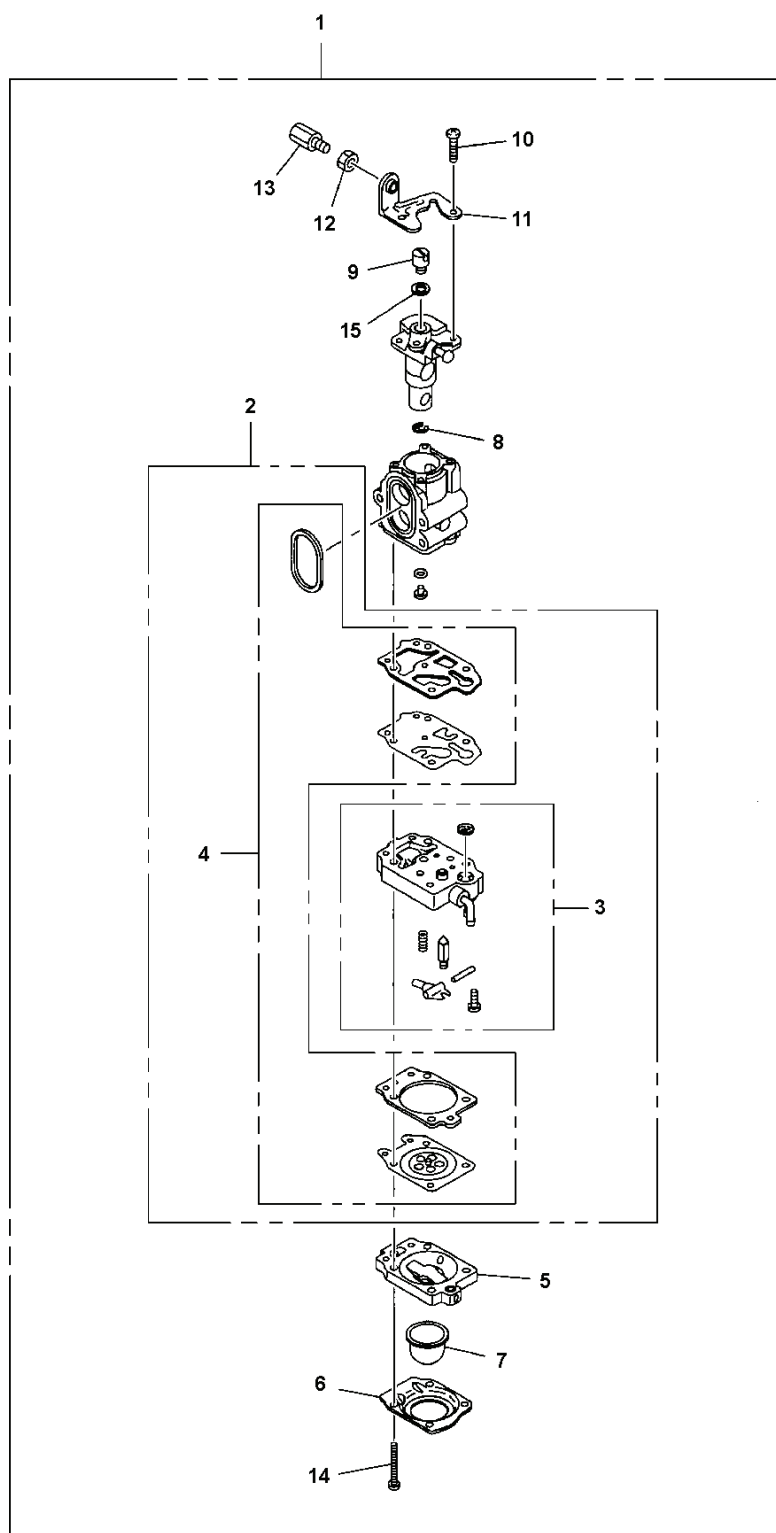

L LRTZ235
CYLINDER & PISTON

REF.	PART NO.	DESCRIPTION	REMARK	QTY.	KIT
1	581822402	PLATE		1	
2	544256801	SCREW		1	
3	578143801	CYLINDER		1	
4	576407101	GASKET		1	
5	506745201	BOLT		2	
6	576408201	RING		2	
7	579529201	PISTON		1	
8	505045201	RING		2	
9	510916301	PIN.PISTON		1	
10	576402701	BEARING		1	

G LRTZ235
STARTER

REF.	PART NO.	DESCRIPTION	REMARK	QTY.	KIT
1	581209501	STARTER		1	
2	579064801	STARTER PULLEY		1	1
3	504115001	SPIRAL SPRING		1	1
4	506613001	SCREW		1	1
5	581863001	ROPE		1	1
6	505303401	KNOB		1	1
7	504114001	STARTER HANDLE		1	1
8	581146502	STARTER PULLEY		1	
9	521600401	E-RING		2	8
10	521600301	SPRING		2	8
11	521600201	RATCHET		1	8
12	586883501	WASHER		1	
13	510904101	BOLT		3	
14	585497801	DECAL		1	

D LRTZ235
THROTTLE CONTROLS

REF.	PART NO.	DESCRIPTION	REMARK	QTY.	KIT
1	581331801	GRIP		1	
2	576475202	GRIP		1	
3	529258801	LEVER.THROTTLE		1	
4	529259601	SPRING.THROTTLE		1	
5	578778001	LEVER		1	
6	511591801	SPRING		1	
7	529259201	LEVER.JOINT		1	
8	586246801	STOP SWITCH		1	
9	521517701	SCREW		4	
10	581331901	CABLE		1	
11	529256101	CORD		1	
12	581410403	TUBE		1	
13	529259401	BAND		2	
14	510911101	NUT		2	
15	504114301	SCREW		2	

LRTZ235
CARBURETOR

REF.	PART NO.	DESCRIPTION	REMARK	QTY.	KIT
1	587078301	CARBURETTOR		1	1
2	587297001	KIT		1	1
3	502238401	CARBURETTOR BODY		1	1.2
4	587296801	GASKET KIT		1	1.2
5	506740901	BODY		1	1
6	506741001	COVER		1	1
7	505306701	PUMP		1	1
8	506738601	RETAINER RING		1	1
9	506741201	SWIVEL		1	1
10	505307901	SCREW		2	1
11	506746001	BRACKET		1	1
12	506612601	NUT		1	1
13	506741301	SCREW		1	1
14	506741101	SCREW		4	1
15	506746101	WASHER		1	1