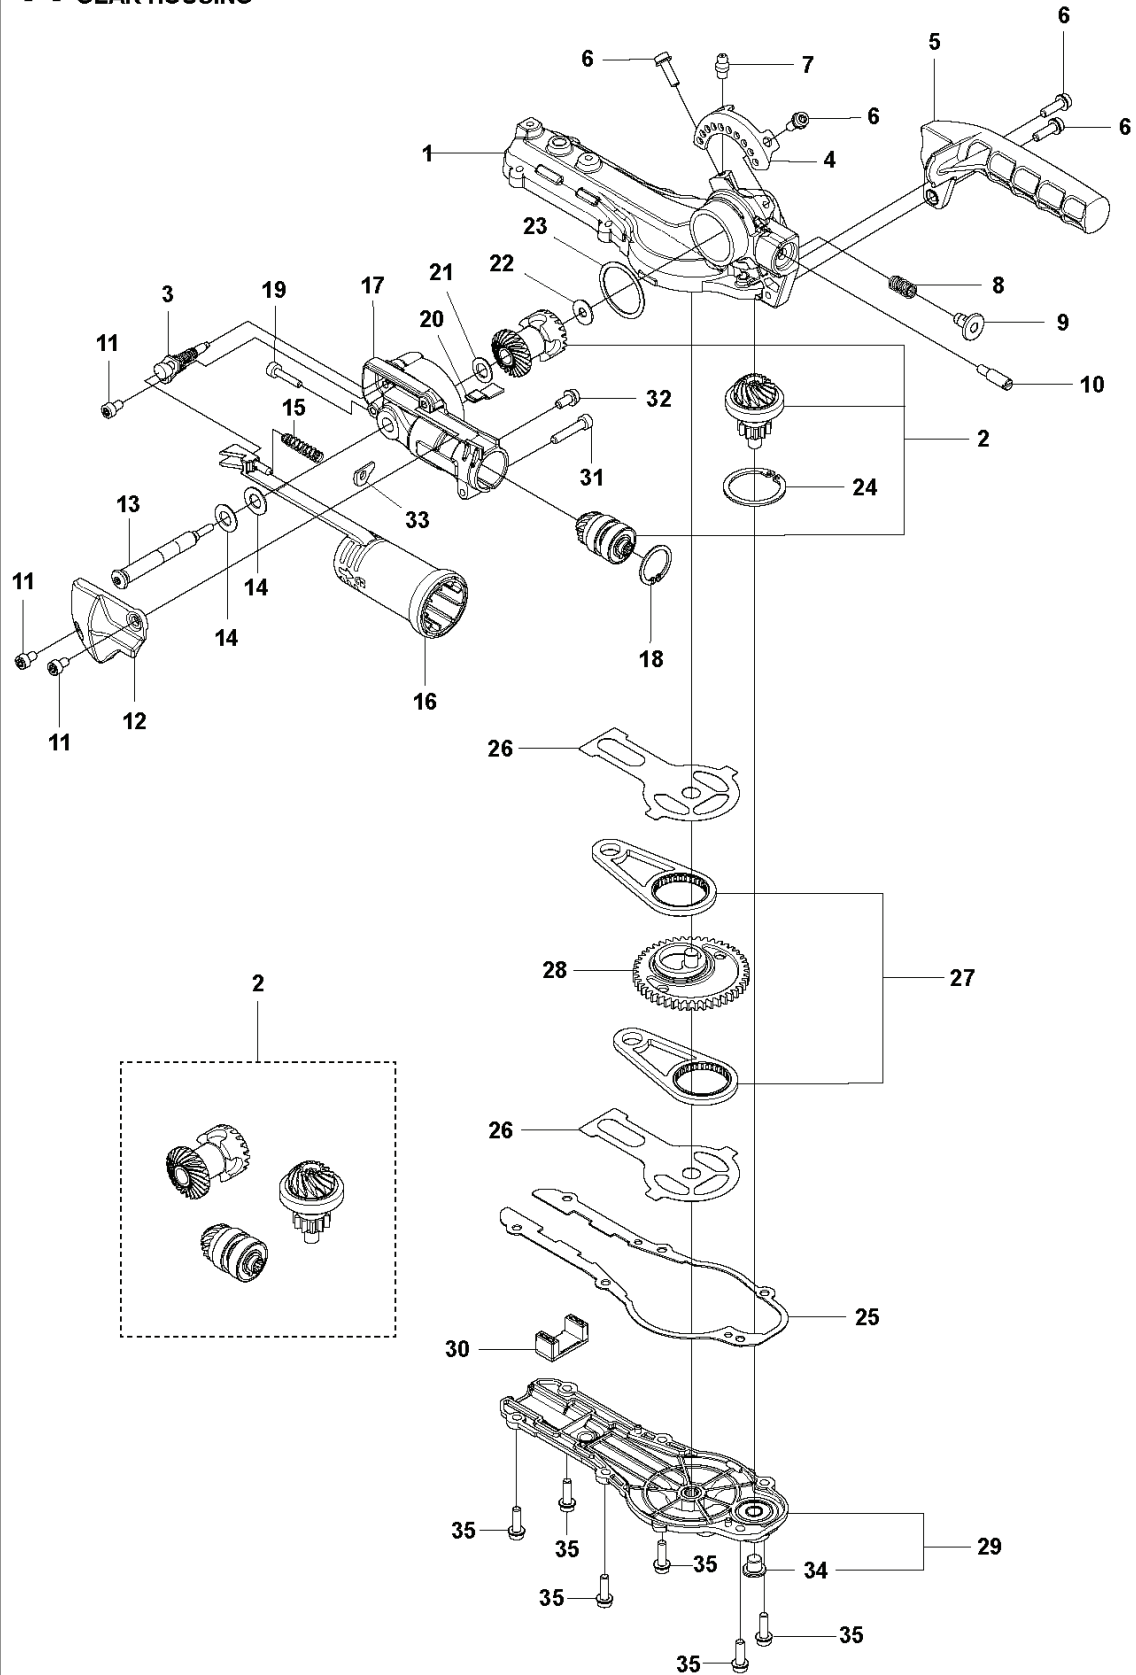

A LRTZ235
GEAR HOUSING

REF.	PART NO.	DESCRIPTION	REMARK	QTY.	KIT
1	598888801	GEAR HOUSING ASSY		1	
2	598434701	GEAR SET		1	
3	597973901	LOCKING PIN		1	
4	595946401	PLATE		1	
5	598416401	HANDLE		1	
6	577942301	BOLT		4	
7	738881001	LUBRICATION NIPPLE		1	
8	596316201	SPRING		1	
9	596316001	STOP		1	
10	596316101	PIN		1	
11	525824904	SCREW ITXSCM		2	
12	597974001	COVER		1	
13	597958501	SHAFT		1	
14	598659601	DISC SPRING		2	
15	595946601	SPRING		1	
16	595946501	HANDLE		1	
17	599975401	GEAR HOUSING ASSY		1	
18	735312510	CIRCLIP		1	
19	525760904	SCREW ITXSCM		1	
20	597974101	SEALING		1	
21	596839301	SPACER		1	
22	596839304	SPACER		1	
23	598704801	SPACER		1	
24	735313310	CIRCLIP		1	
25	596277501	GASKET		1	
26	596270501	PLATE		2	
27	597021701	ROD		1	
28	593651501	GEAR		1	
29	596317801	GEAR HOUSING ASSY		1	
30	590537101	SEALING		1	
31	577942001	BOLT	M5x25 10.9 ZnFe	1	
32	529268101	BOLT	M5x10 10.9 ZnFe	1	
33	599576001	SPACER		1	
34	590649401	SCREW PLUG		1	29
35	575701001	SCREW		6