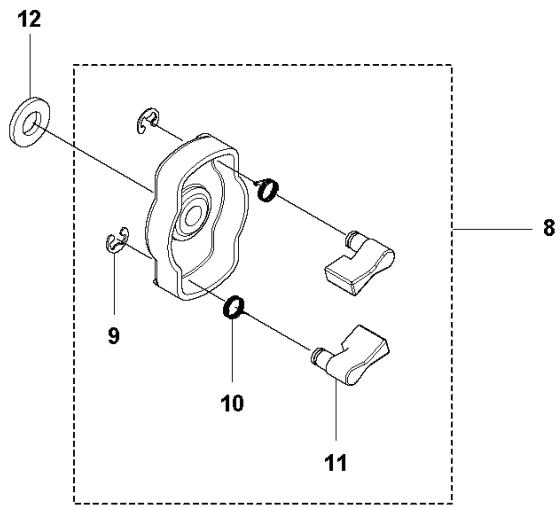

G LRTZ235
STARTER

REF.	PART NO.	DESCRIPTION	REMARK	QTY.	KIT
1	581209501	STARTER		1	
2	579064801	STARTER PULLEY		1	1
3	504115001	SPIRAL SPRING		1	1
4	506613001	SCREW		1	1
5	581863001	ROPE		1	1
6	505303401	KNOB		1	1
7	504114001	STARTER HANDLE		1	1
8	581146502	STARTER PULLEY		1	
9	521600401	E-RING		2	8
10	521600301	SPRING		2	8
11	521600201	RATCHET		1	8
12	586883501	WASHER		1	
13	510904101	BOLT		3	
14	585497801	DECAL		1