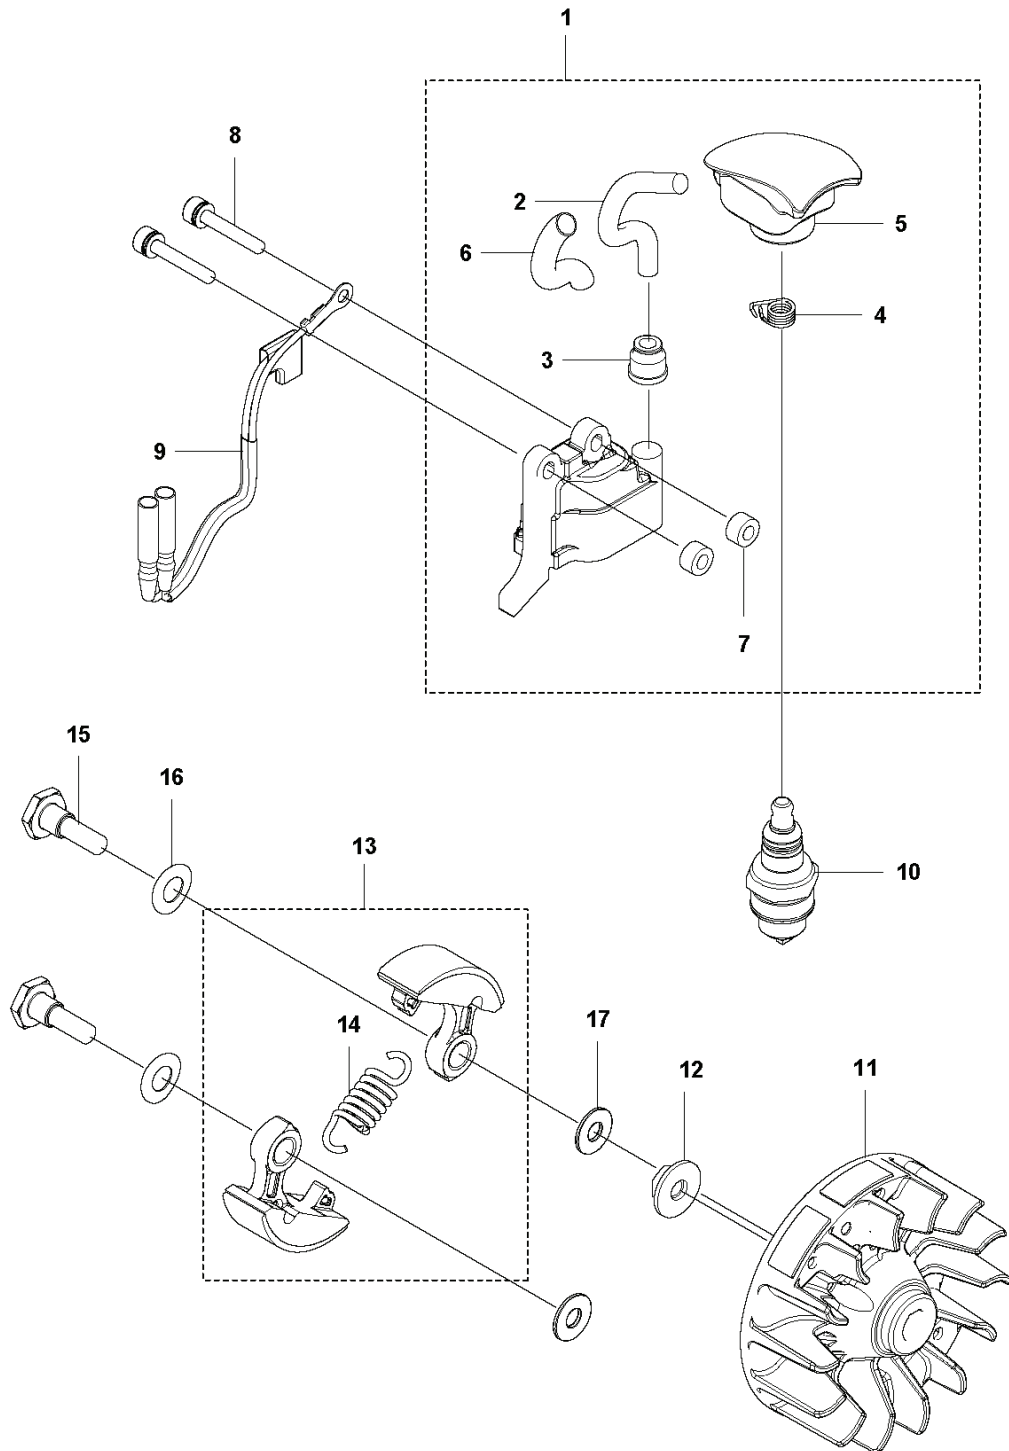

LRTZ235

SPARE PARTS LIST

H LRTZ235
CRANKCASE

REF.	PART NO.	DESCRIPTION	REMARK	QTY.	KIT
1	529268101	BOLT		1	
2	577942001	BOLT		2	
3	576420702	BRACKET		1	
4	576420802	BRACKET		1	
5	576420501	CUSHION		1	
6	578473502	SCREW		1	
7	581440001	HOUSING		1	
8	516124101	SNAP RING		1	7
9	525953201	BEARING		1	7
10	506609901	SNAP RING		1	7
11	581142001	CLUTCH DRUM		1	7
12	512845901	BOLT		3	
13	578010004	CRANKCASE		1	
14	576407401	COVER		2	13
15	576398601	BOLT		4	13
16	577167401	PIN		2	13
17	576407501	GASKET		1	
18	589577301	GUARD		1	
19	544256801	SCREW		2	
20	577942301	BOLT		4	

L LRTZ235
CYLINDER & PISTON

REF.	PART NO.	DESCRIPTION	REMARK	QTY.	KIT
1	581822402	PLATE		1	
2	544256801	SCREW		1	
3	578143801	CYLINDER		1	
4	576407101	GASKET		1	
5	506745201	BOLT		2	
6	576408201	RING		2	
7	579529201	PISTON		1	
8	505045201	RING		2	
9	510916301	PIN.PISTON		1	
10	576402701	BEARING		1	

K LRTZ235
IGNITION SYSTEM & CLUTCH

REF.	PART NO.	DESCRIPTION	REMARK	QTY.	KIT
1	588142101	IGNITION COIL		1	
2	584826601	IGNITION CABLE		1	
3	511398301	HUB CAP		1	
4	577884701	SPRING		1	
5	581942701	SPARK PLUG CAP		1	
6	521749501	TUBE		1	
7	588171401	SPACER		2	
8	521515801	BOLT		2	
9	578934501	SHORT CIRCUIT CABLE		1	
10	584968101	SPARK PLUG		1	
11	577445801	FLYWHEEL		1	
12	513667501	NUT		1	
13	585834701	CLUTCH ASSY		1	
14	576400701	CLUTCH SPRING		1	
15	513189601	SCREW		2	
16	513189501	WASHER		2	
17	505054401	WASHER		2	

REF.	PART NO.	DESCRIPTION	REMARK	QTY.	KIT
1	588414201	TUBE		1	
2	537085502	HANDLE		1	
3	521515301	SCREW		1	
4	590006201	HANGER		1	
6	581815101	DRIVE SHAFT		1	
7	521534401	LABEL		1	
8	522928602	LABEL		1	
9	580261136	DECAL		1	