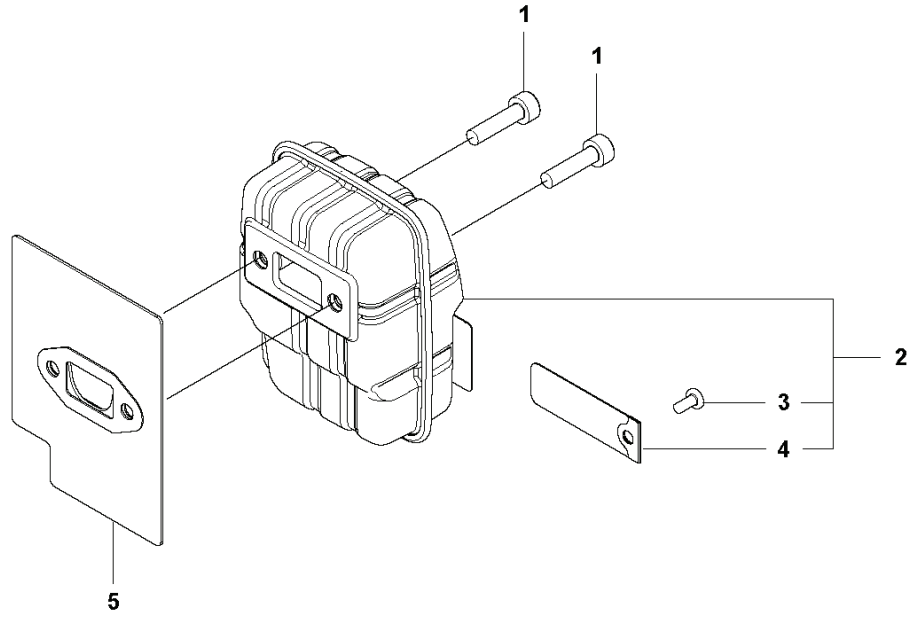

REF.	PART NO.	DESCRIPTION	REMARK	QTY.	KIT
1	588142101	IGNITION COIL		1	
2	584826601	IGNITION CABLE		1	
3	511398301	HUB CAP		1	
4	577884701	SPRING		1	
5	581942701	SPARK PLUG CAP		1	
6	521749501	TUBE		1	
7	588171401	SPACER		2	
8	521515801	BOLT		2	
9	578934501	SHORT CIRCUIT CABLE		1	
10	584968101	SPARK PLUG		1	
11	577445801	FLYWHEEL		1	
12	513667501	NUT		1	
13	585834701	CLUTCH ASSY		1	
14	576400701	CLUTCH SPRING		1	
15	513189601	SCREW		2	
16	513189501	WASHER		2	
17	505054401	WASHER		2	

P LRTZ235
MUFFLER