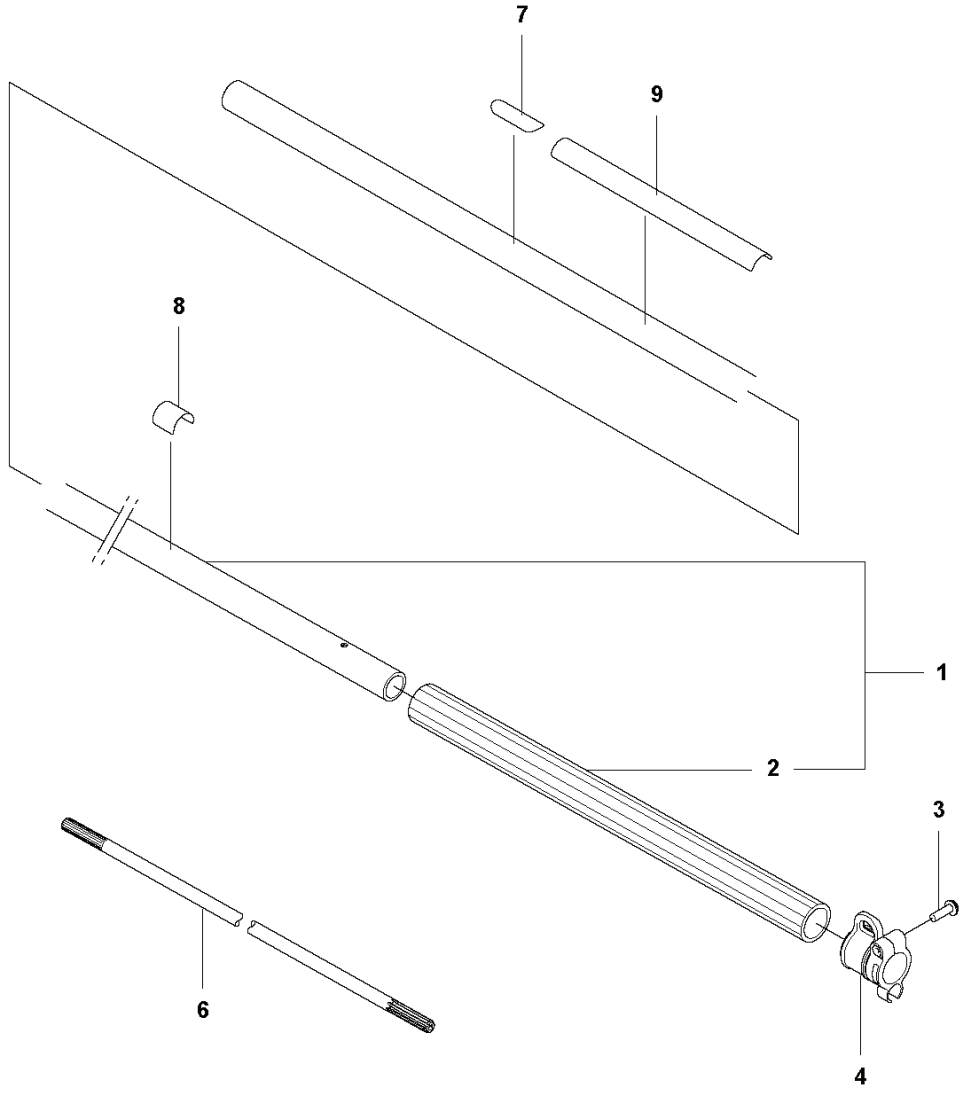

C LRTZ235
SHAFT

REF.	PART NO.	DESCRIPTION	REMARK	QTY.	KIT
1	588414201	TUBE		1	
2	537085502	HANDLE		1	
3	521515301	SCREW		1	
4	590006201	HANGER		1	
6	581815101	DRIVE SHAFT		1	
7	521534401	LABEL		1	
8	522928602	LABEL		1	
9	580261136	DECAL		1