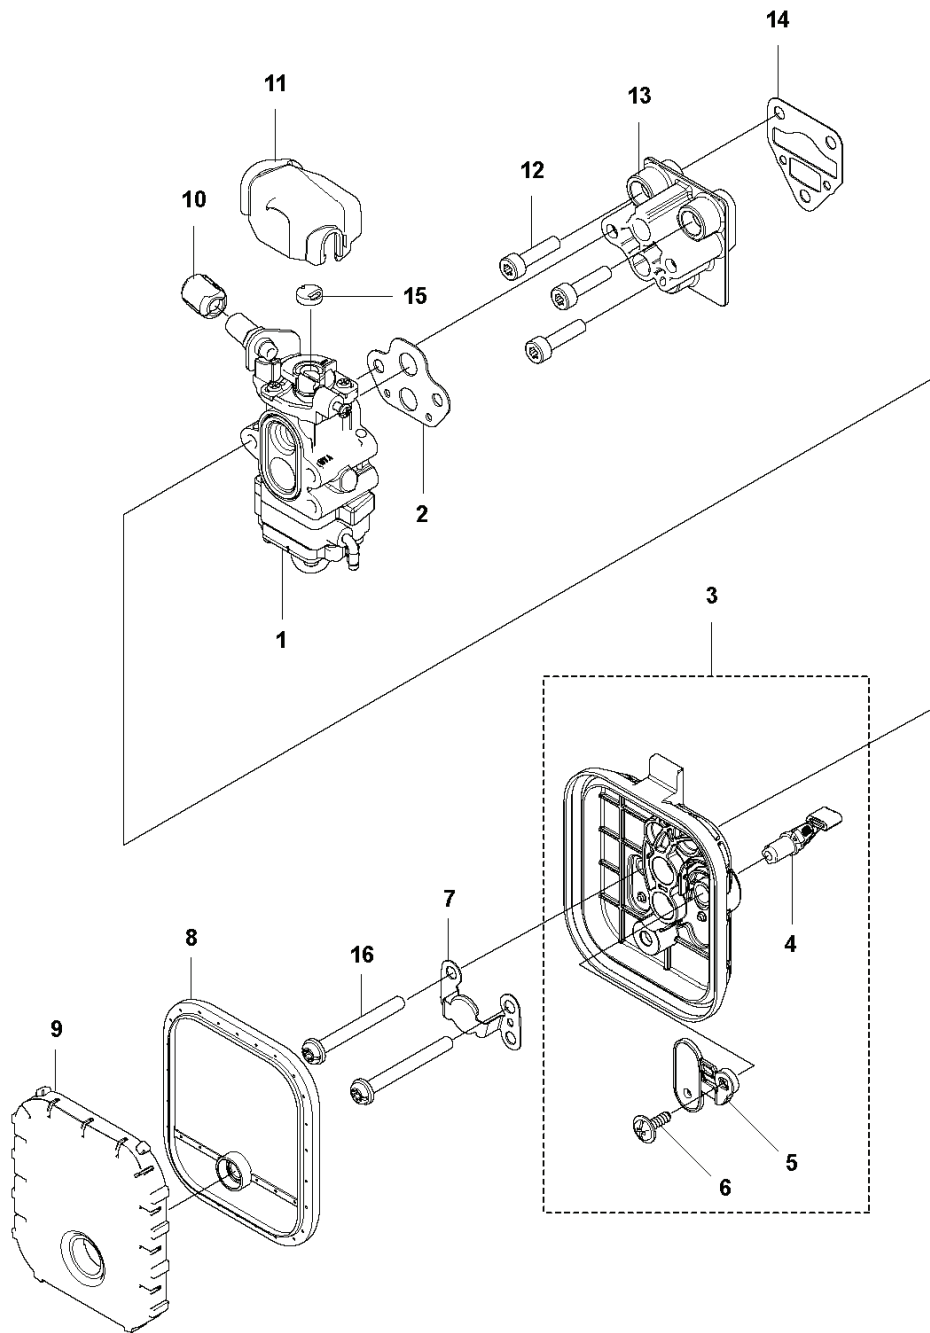

F LRTZ235
CARBURETOR & AIR FILTER

REF.	PART NO.	DESCRIPTION	REMARK	QTY.	KIT
1	587078301	CARBURETTOR		1	
2	585809101	GASKET		1	
3	585126401	BODY		1	
4	528074401	LEVER		1	3
5	585126301	PLATE		1	3
6	581736201	SCREW		1	3
7	575750401	PLATE		1	
8	587930701	FILTER		1	
9	577633001	AIR FILTER		1	
10	577133201	JOINT		1	
11	506744201	COVER		1	
12	504114301	SCREW		3	
13	585809001	INSULATOR		1	
14	576398901	GASKET		1	
15	513352401	HUB CAP		1	
16	581241001	SCREW		2