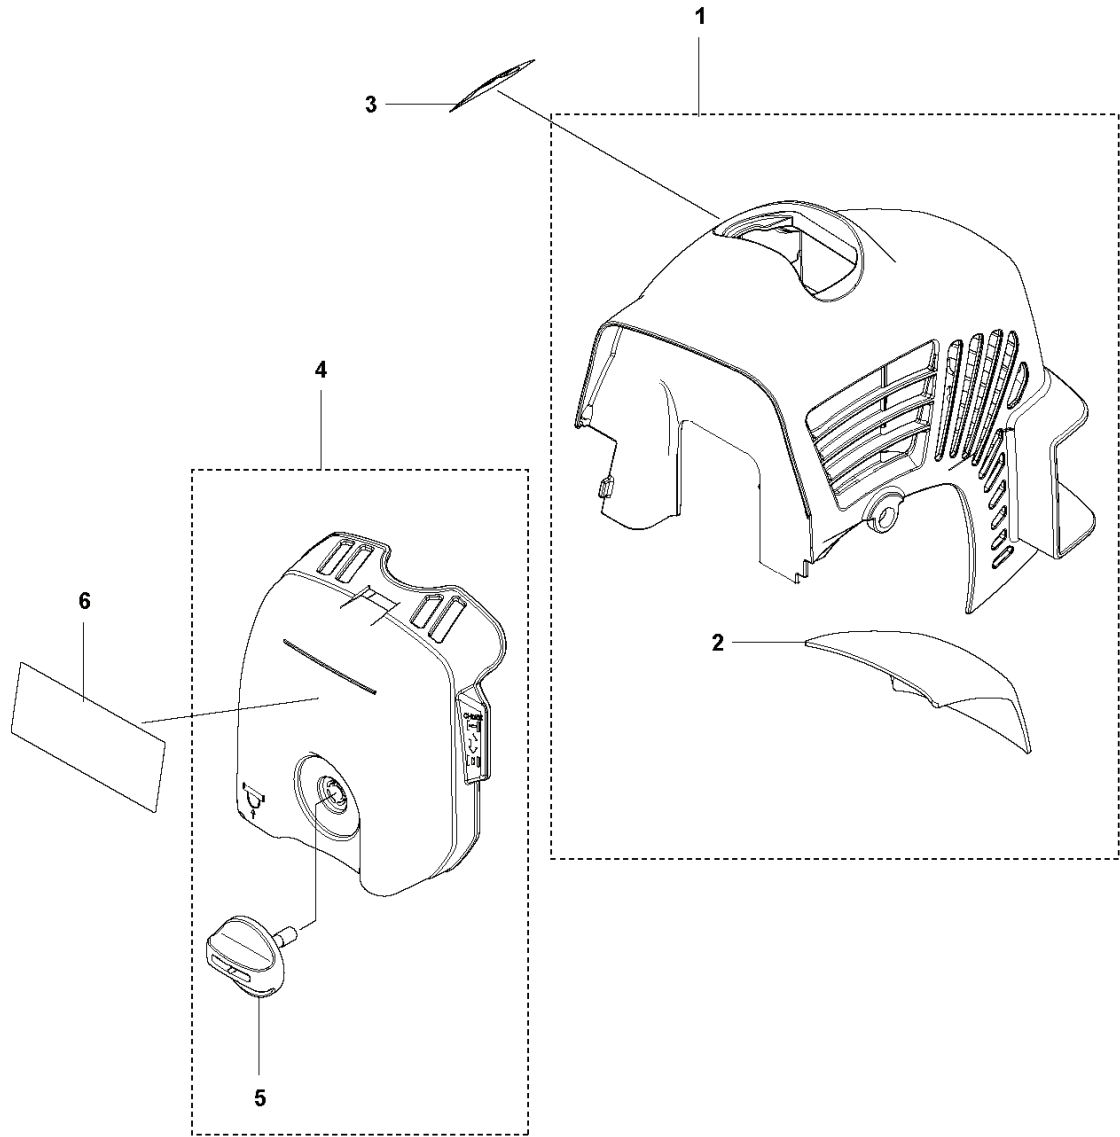

E LRTZ235
COVER

REF.	PART NO.	DESCRIPTION	REMARK	QTY.	KIT
1	581438702	CYLINDER COVER		1	
2	586054001	SHEET		1	1
3	587382701	DECAL		1	
4	575331103	COVER		1	
5	528074601	KNOB		1	4
6	585497601	DECAL		1