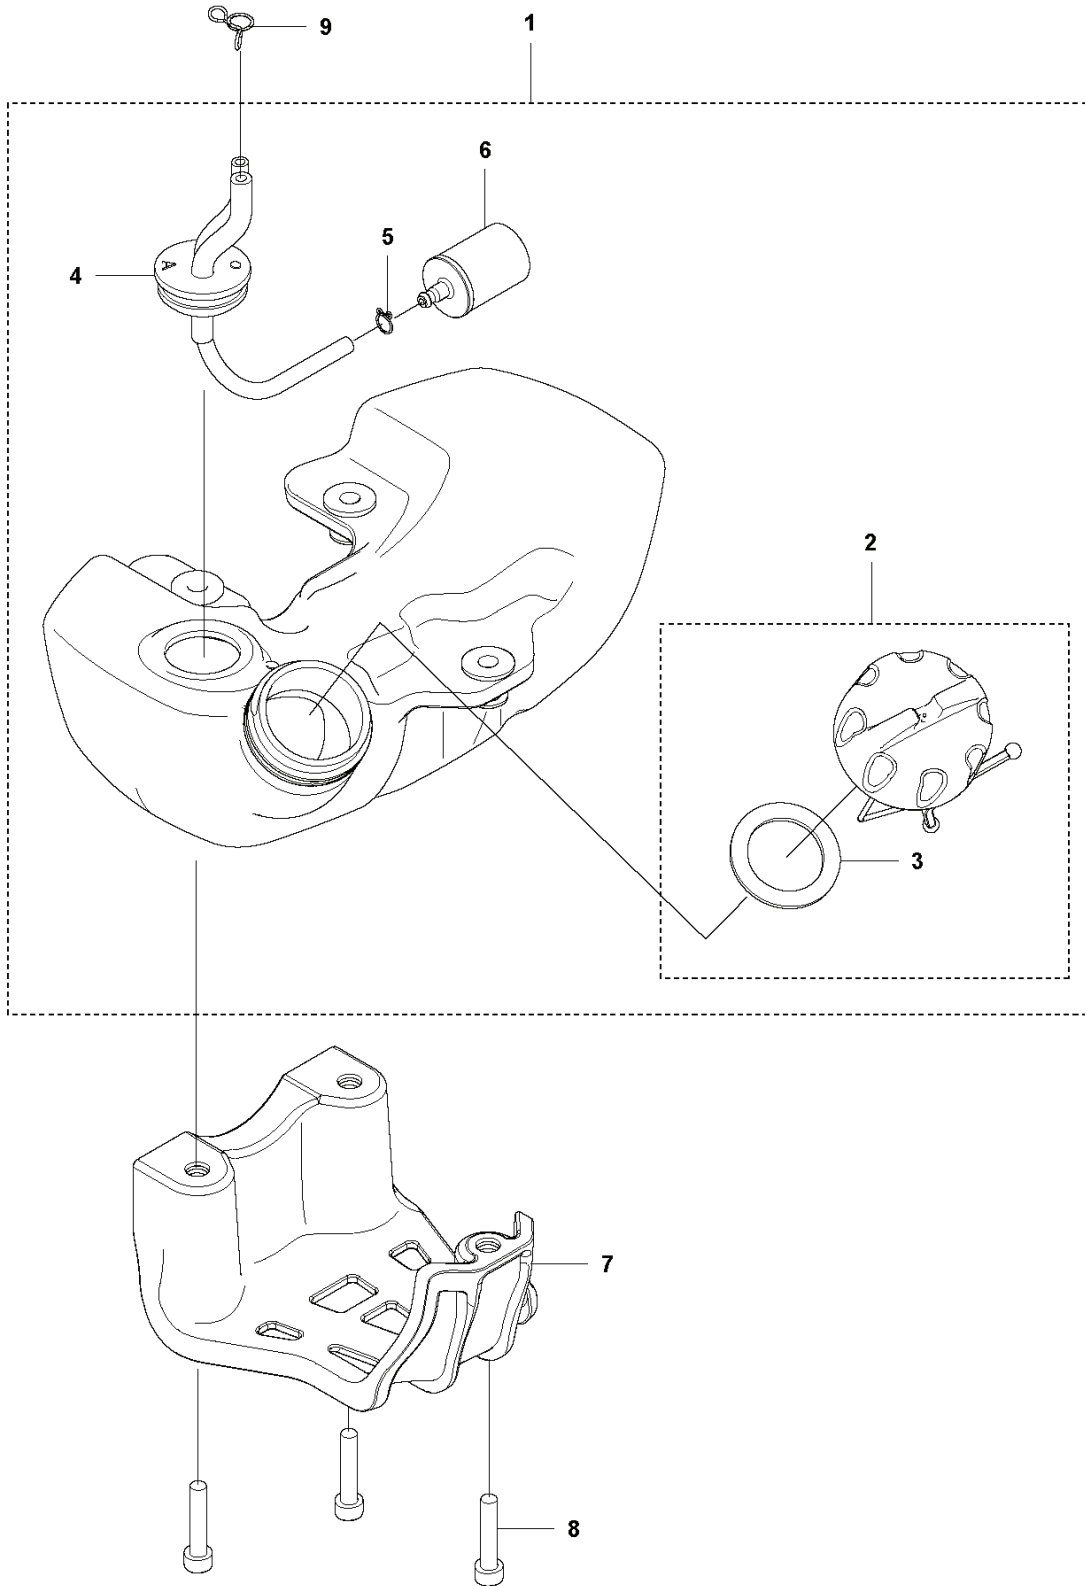

J LRTZ235
FUEL TANK

REF.	PART NO.	DESCRIPTION	REMARK	QTY.	KIT
1	581470404	FUEL TANK ASSY		1	
2	576403703	TANK CAP		1	1
3	577048701	GASKET		1	1.2
4	597967201	FUEL HOSE ASSY		1	1
5	506707001	CLIP		1	1
6	503443201	FUEL FILTER		1	1
7	581463001	SKID PLATE		1	
8	521516901	BOLT		3	
9	506741501	CLIP		1