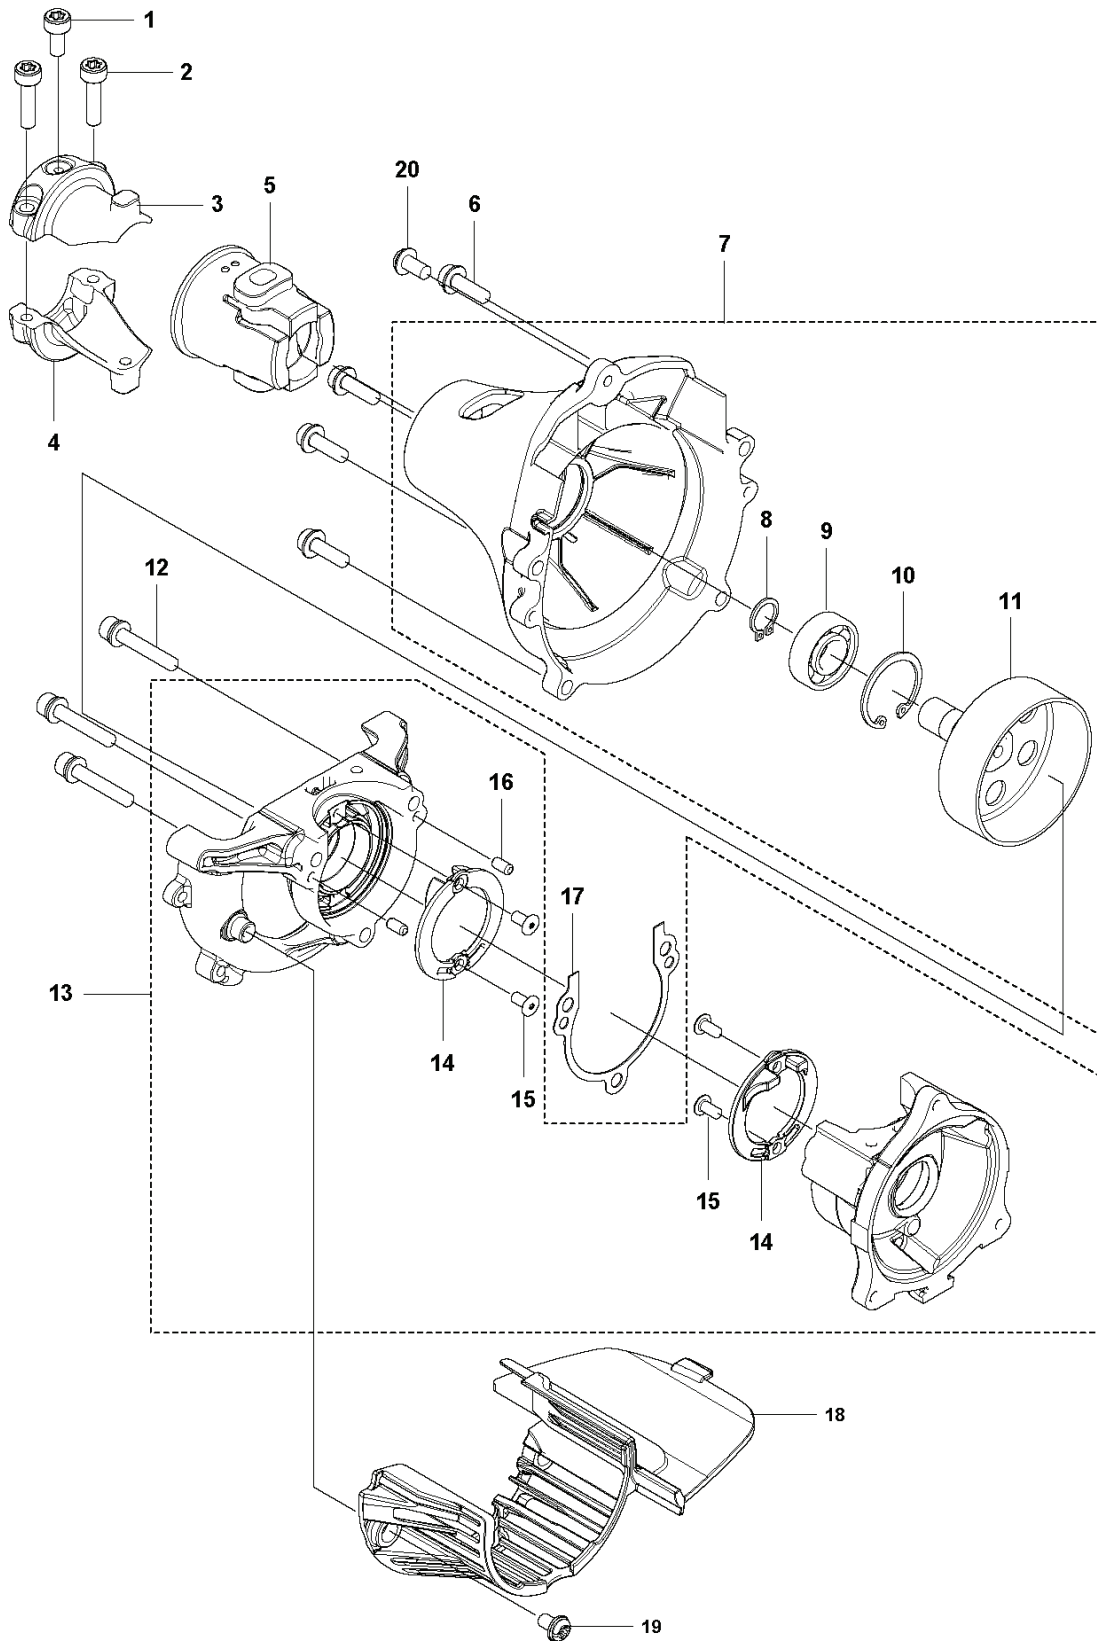

LRTZ235

SPARE PARTS LIST

H LRTZ235
CRANKCASE

REF.	PART NO.	DESCRIPTION	REMARK	QTY.	KIT
1	529268101	BOLT		1	
2	577942001	BOLT		2	
3	576420702	BRACKET		1	
4	576420802	BRACKET		1	
5	576420501	CUSHION		1	
6	578473502	SCREW		1	
7	581440001	HOUSING		1	
8	516124101	SNAP RING		1	7
9	525953201	BEARING		1	7
10	506609901	SNAP RING		1	7
11	581142001	CLUTCH DRUM		1	7
12	512845901	BOLT		3	
13	578010004	CRANKCASE		1	
14	576407401	COVER		2	13
15	576398601	BOLT		4	13
16	577167401	PIN		2	13
17	576407501	GASKET		1	
18	589577301	GUARD		1	
19	544256801	SCREW		2	
20	577942301	BOLT		4	

L LRTZ235
CYLINDER & PISTON

REF.	PART NO.	DESCRIPTION	REMARK	QTY.	KIT
1	581822402	PLATE		1	
2	544256801	SCREW		1	
3	578143801	CYLINDER		1	
4	576407101	GASKET		1	
5	506745201	BOLT		2	
6	576408201	RING		2	
7	579529201	PISTON		1	
8	505045201	RING		2	
9	510916301	PIN.PISTON		1	
10	576402701	BEARING		1	

K LRTZ235
IGNITION SYSTEM & CLUTCH

REF.	PART NO.	DESCRIPTION	REMARK	QTY.	KIT
1	588142101	IGNITION COIL		1	
2	584826601	IGNITION CABLE		1	
3	511398301	HUB CAP		1	
4	577884701	SPRING		1	
5	581942701	SPARK PLUG CAP		1	
6	521749501	TUBE		1	
7	588171401	SPACER		2	
8	521515801	BOLT		2	
9	578934501	SHORT CIRCUIT CABLE		1	
10	584968101	SPARK PLUG		1	
11	577445801	FLYWHEEL		1	
12	513667501	NUT		1	
13	585834701	CLUTCH ASSY		1	
14	576400701	CLUTCH SPRING		1	
15	513189601	SCREW		2	
16	513189501	WASHER		2	
17	505054401	WASHER		2	

REF.	PART NO.	DESCRIPTION	REMARK	QTY.	KIT
1	588414201	TUBE		1	
2	537085502	HANDLE		1	
3	521515301	SCREW		1	
4	590006201	HANGER		1	
6	581815101	DRIVE SHAFT		1	
7	521534401	LABEL		1	
8	522928602	LABEL		1	
9	580261136	DECAL		1	