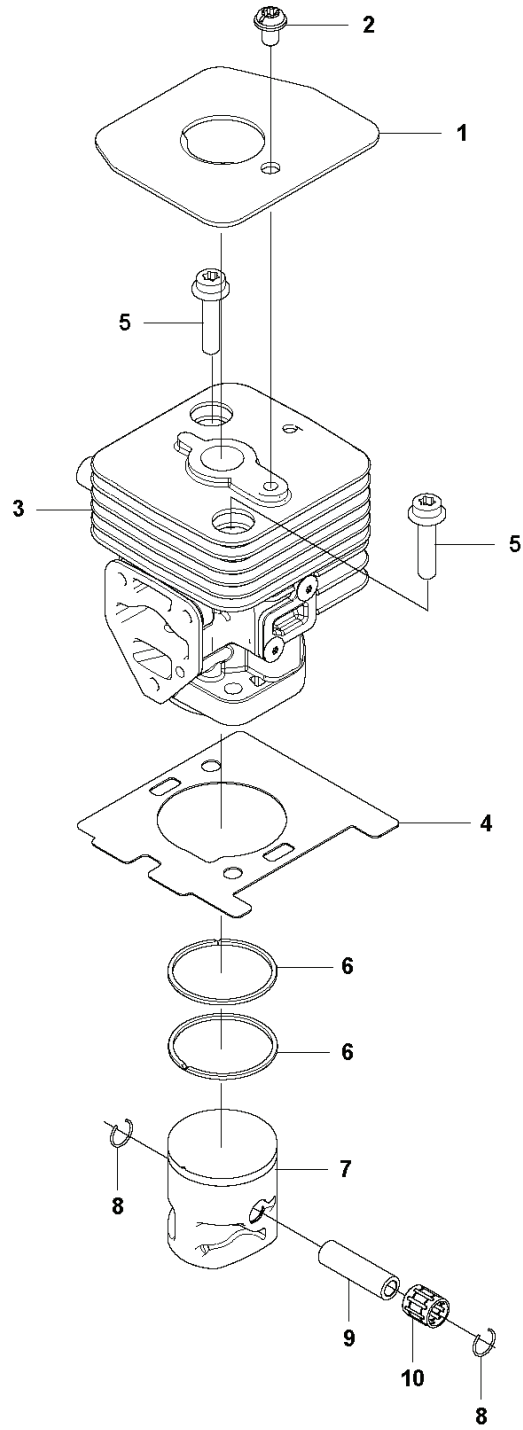

LRTZ235

SPARE PARTS LIST

H LRTZ235
CRANKCASE

REF.	PART NO.	DESCRIPTION	REMARK	QTY.	KIT
1	529268101	BOLT		1	
2	577942001	BOLT		2	
3	576420702	BRACKET		1	
4	576420802	BRACKET		1	
5	576420501	CUSHION		1	
6	578473502	SCREW		1	
7	581440001	HOUSING		1	
8	516124101	SNAP RING		1	7
9	525953201	BEARING		1	7
10	506609901	SNAP RING		1	7
11	581142001	CLUTCH DRUM		1	7
12	512845901	BOLT		3	
13	578010004	CRANKCASE		1	
14	576407401	COVER		2	13
15	576398601	BOLT		4	13
16	577167401	PIN		2	13
17	576407501	GASKET		1	
18	589577301	GUARD		1	
19	544256801	SCREW		2	
20	577942301	BOLT		4	

L LRTZ235
CYLINDER & PISTON

REF.	PART NO.	DESCRIPTION	REMARK	QTY.	KIT
1	581822402	PLATE		1	
2	544256801	SCREW		1	
3	578143801	CYLINDER		1	
4	576407101	GASKET		1	
5	506745201	BOLT		2	
6	576408201	RING		2	
7	579529201	PISTON		1	
8	505045201	RING		2	
9	510916301	PIN.PISTON		1	
10	576402701	BEARING		1	

J LRTZ235
FUEL TANK

REF.	PART NO.	DESCRIPTION	REMARK	QTY.	KIT
1	581470404	FUEL TANK ASSY		1	
2	576403703	TANK CAP		1	1
3	577048701	GASKET		1	1.2
4	597967201	FUEL HOSE ASSY		1	1
5	506707001	CLIP		1	1
6	503443201	FUEL FILTER		1	1
7	581463001	SKID PLATE		1	
8	521516901	BOLT		3	
9	506741501	CLIP		1	

K LRTZ235
IGNITION SYSTEM & CLUTCH

REF.	PART NO.	DESCRIPTION	REMARK	QTY.	KIT
1	588142101	IGNITION COIL		1	
2	584826601	IGNITION CABLE		1	
3	511398301	HUB CAP		1	
4	577884701	SPRING		1	
5	581942701	SPARK PLUG CAP		1	
6	521749501	TUBE		1	
7	588171401	SPACER		2	
8	521515801	BOLT		2	
9	578934501	SHORT CIRCUIT CABLE		1	
10	584968101	SPARK PLUG		1	
11	577445801	FLYWHEEL		1	
12	513667501	NUT		1	
13	585834701	CLUTCH ASSY		1	
14	576400701	CLUTCH SPRING		1	
15	513189601	SCREW		2	
16	513189501	WASHER		2	
17	505054401	WASHER		2	