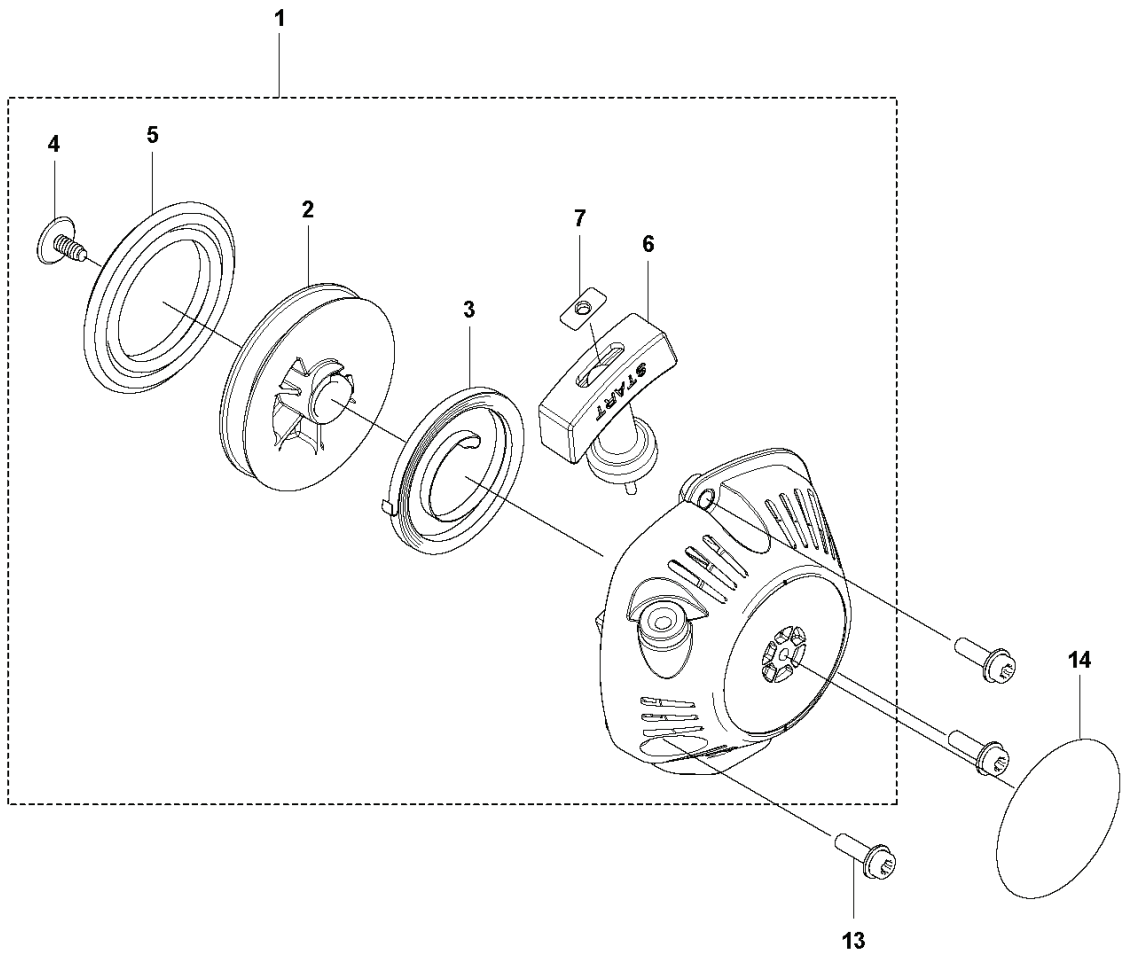

G LRTZ235
STARTER

REF.	PART NO.	DESCRIPTION	REMARK	QTY.	KIT
1	581209501	STARTER		1	
2	579064801	STARTER PULLEY		1	1
3	504115001	SPIRAL SPRING		1	1
4	506613001	SCREW		1	1
5	581863001	ROPE		1	1
6	505303401	KNOB		1	1
7	504114001	STARTER HANDLE		1	1
8	581146502	STARTER PULLEY		1	
9	521600401	E-RING		2	8
10	521600301	SPRING		2	8
11	521600201	RATCHET		1	8
12	586883501	WASHER		1	
13	510904101	BOLT		3	
14	585497801	DECAL		1