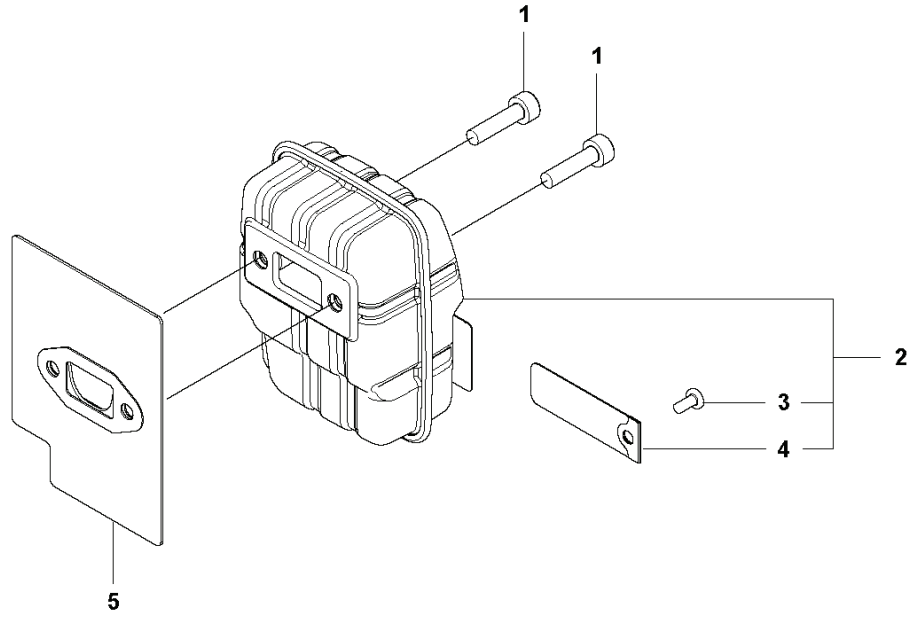

P SRTZ235
MUFFLER

REF.	PART NO.	DESCRIPTION	REMARK	QTY.	KIT
1	504114301	SCREW		2	
2	580694902	MUFFLER ASSY		1	
3	580514401	SPARK ARRESTER		1	2
4	729577405	SCREW CRPANT		1	2
5	578078602	GASKET		1