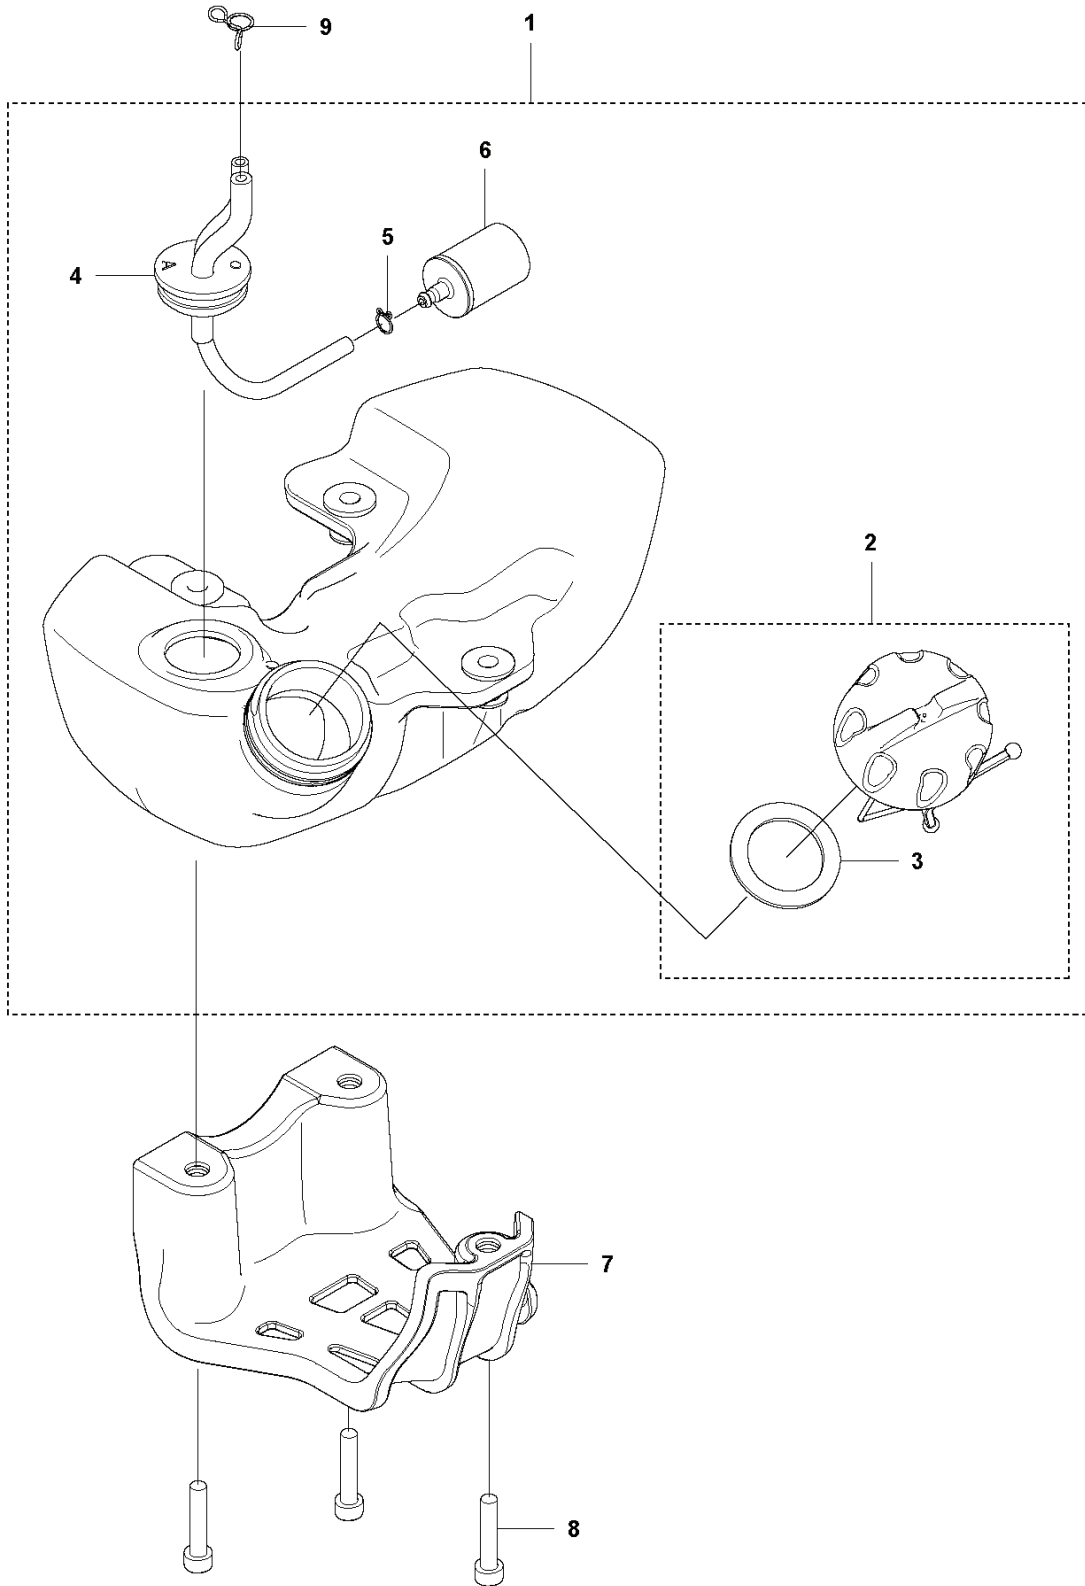

J SRTZ235
FUEL TANK

REF.	PART NO.	DESCRIPTION	REMARK	QTY.	KIT
1	581470404	FUEL TANK ASSY		1	
2	576403703	TANK CAP		1	1
3	577048701	GASKET		1	1.2
4	597967201	FUEL HOSE ASSY		1	1
5	506707001	CLIP		1	1
6	503443201	FUEL FILTER		1	1
7	581463001	SKID PLATE		1	
8	521516901	BOLT		3	
9	506741501	CLIP		1