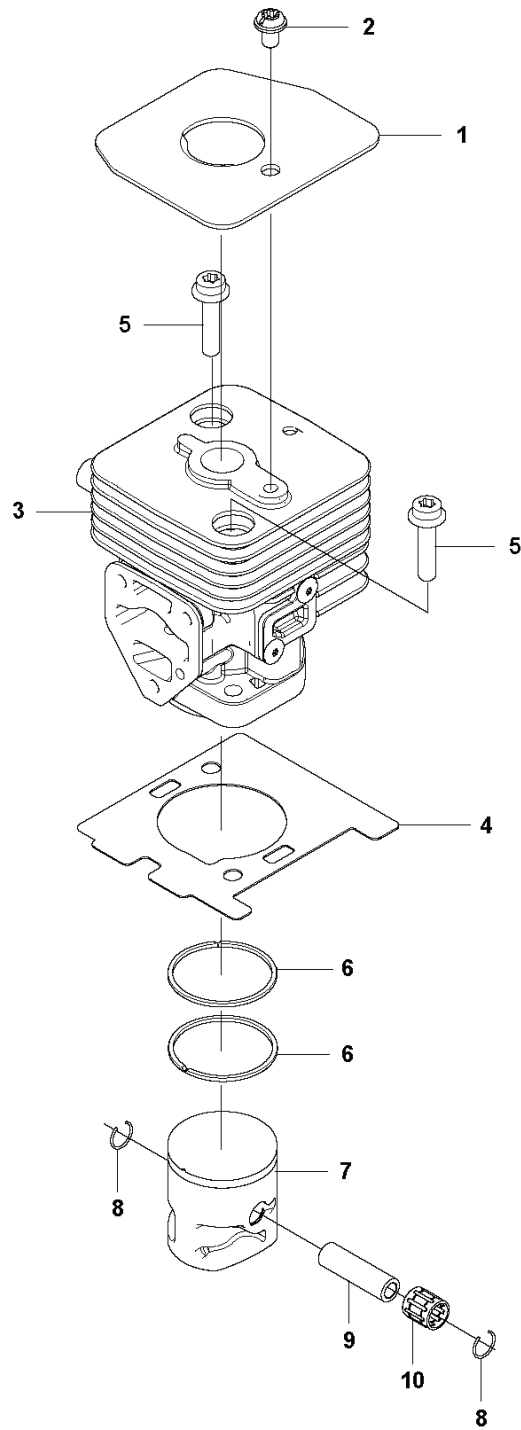

# **SPARE PARTS LIST**

**H** SRTZ235  
CRANKCASE

---

REF.	PART NO.	DESCRIPTION	REMARK	QTY.	KIT
1	529268101	BOLT		1	
2	577942001	BOLT		2	
3	576420702	BRACKET		1	
4	576420802	BRACKET		1	
5	576420501	CUSHION		1	
6	578473502	SCREW		1	
7	581440001	HOUSING		1	
8	516124101	SNAP RING		1	7
9	525953201	BEARING		1	7
10	506609901	SNAP RING		1	7
11	581142001	CLUTCH DRUM		1	7
12	512845901	BOLT		3	
13	578010004	CRANKCASE		1	
14	576407401	COVER		2	13
15	576398601	BOLT		4	13
16	577167401	PIN		2	13
17	576407501	GASKET		1	
18	589577301	GUARD		1	
19	544256801	SCREW		2	
20	578473502	SCREW		4	

**M** SRTZ235  
CRANKSHAFT

---

REF.	PART NO.	DESCRIPTION	REMARK	QTY.	KIT
1	586656801	CRANKSHAFT		1	
2	576402701	BEARING		1	
3	521756801	BALL BEARING		2	
4	521521401	SEAL		2	

**B** SRTZ235  
CUTTING EQUIPMENT

---

REF.	PART NO.	DESCRIPTION	REMARK	QTY.	KIT
1	592751301	NUT		10	13
2	592848701	BAR PLATE		1	13
3	590327101	GUIDE BAR		1	13
4	590327501	WEAR PLATE		1	13
5	597021801	BLADE KIT		1	13
6	592654301	SPACER		10	13
7	590328201	BAR PLATE		1	13
8	590339301	BRACKET		1	13
9	525755109	SCREW ITXSCFM		2	13
10	592889401	BAR PLATE		1	13
11	592732501	SCREW		8	13
12	592738101	WASHER		5	13
13	597254301	CUTTING DECK KIT		1	
14	590651401	TRANSPORT GUARD		1	15
15	596300401	CUTTING HEAD ASSY		1	

**L** SRTZ235  
CYLINDER & PISTON

---

REF.	PART NO.	DESCRIPTION	REMARK	QTY.	KIT
1	581822402	PLATE		1	
2	544256801	SCREW		1	
3	578143801	CYLINDER		1	
4	576407101	GASKET		1	
5	506745201	BOLT		2	
6	576408201	RING		2	
7	579529201	PISTON		1	
8	505045201	RING		2	
9	510916301	PIN.PISTON		1	
10	576402701	BEARING		1	