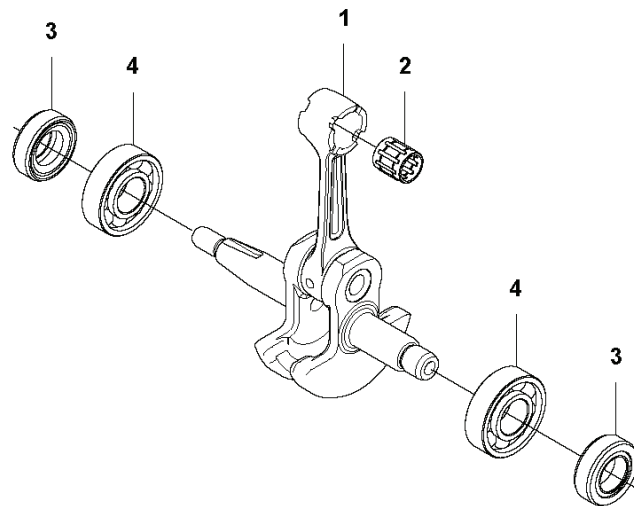

# **SPARE PARTS LIST**

**H** SRTZ235  
CRANKCASE

---

REF.	PART NO.	DESCRIPTION	REMARK	QTY.	KIT
1	529268101	BOLT		1	
2	577942001	BOLT		2	
3	576420702	BRACKET		1	
4	576420802	BRACKET		1	
5	576420501	CUSHION		1	
6	578473502	SCREW		1	
7	581440001	HOUSING		1	
8	516124101	SNAP RING		1	7
9	525953201	BEARING		1	7
10	506609901	SNAP RING		1	7
11	581142001	CLUTCH DRUM		1	7
12	512845901	BOLT		3	
13	578010004	CRANKCASE		1	
14	576407401	COVER		2	13
15	576398601	BOLT		4	13
16	577167401	PIN		2	13
17	576407501	GASKET		1	
18	589577301	GUARD		1	
19	544256801	SCREW		2	
20	578473502	SCREW		4	

**M** SRTZ235  
CRANKSHAFT

---

REF.	PART NO.	DESCRIPTION	REMARK	QTY.	KIT
1	586656801	CRANKSHAFT		1	
2	576402701	BEARING		1	
3	521756801	BALL BEARING		2	
4	521521401	SEAL		2	

**B** SRTZ235  
CUTTING EQUIPMENT

---

REF.	PART NO.	DESCRIPTION	REMARK	QTY.	KIT
1	592751301	NUT		10	13
2	592848701	BAR PLATE		1	13
3	590327101	GUIDE BAR		1	13
4	590327501	WEAR PLATE		1	13
5	597021801	BLADE KIT		1	13
6	592654301	SPACER		10	13
7	590328201	BAR PLATE		1	13
8	590339301	BRACKET		1	13
9	525755109	SCREW ITXSCFM		2	13
10	592889401	BAR PLATE		1	13
11	592732501	SCREW		8	13
12	592738101	WASHER		5	13
13	597254301	CUTTING DECK KIT		1	
14	590651401	TRANSPORT GUARD		1	15
15	596300401	CUTTING HEAD ASSY		1	

**L** SRTZ235  
CYLINDER & PISTON

---

REF.	PART NO.	DESCRIPTION	REMARK	QTY.	KIT
1	581822402	PLATE		1	
2	544256801	SCREW		1	
3	578143801	CYLINDER		1	
4	576407101	GASKET		1	
5	506745201	BOLT		2	
6	576408201	RING		2	
7	579529201	PISTON		1	
8	505045201	RING		2	
9	510916301	PIN.PISTON		1	
10	576402701	BEARING		1	