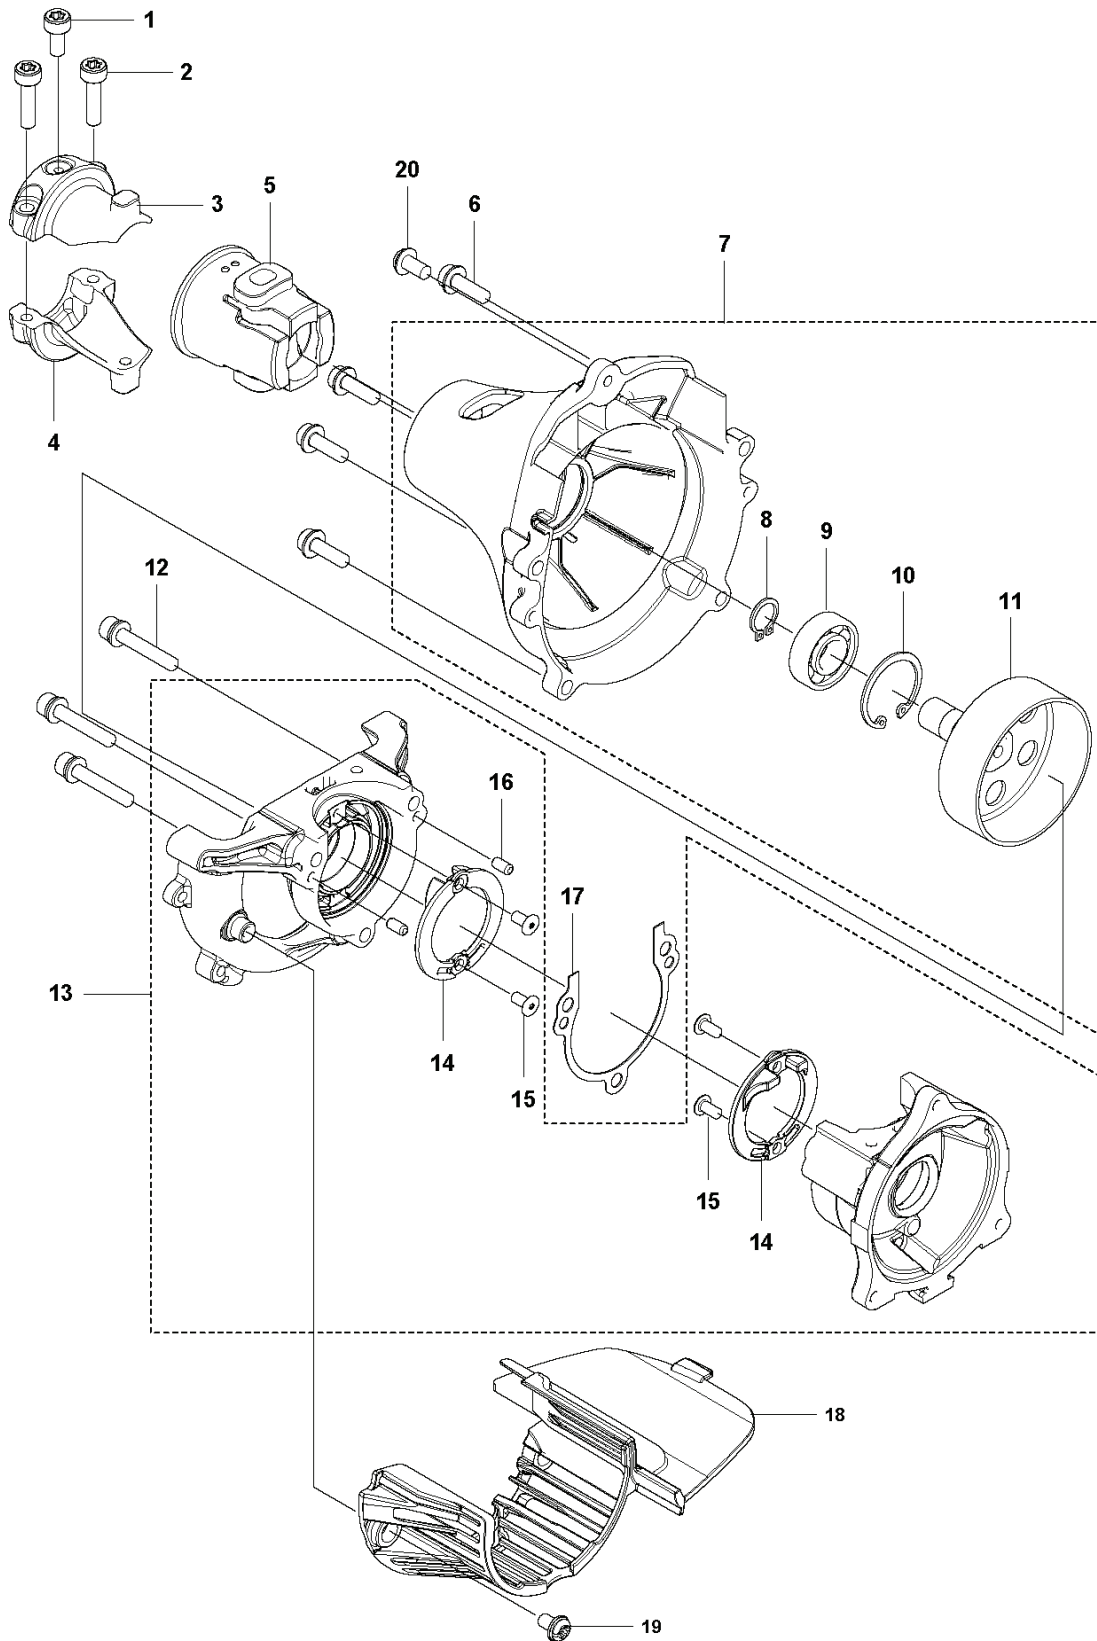

# **SPARE PARTS LIST**

**H** SRTZ235  
CRANKCASE

---

REF.	PART NO.	DESCRIPTION	REMARK	QTY.	KIT
1	529268101	BOLT		1	
2	577942001	BOLT		2	
3	576420702	BRACKET		1	
4	576420802	BRACKET		1	
5	576420501	CUSHION		1	
6	578473502	SCREW		1	
7	581440001	HOUSING		1	
8	516124101	SNAP RING		1	7
9	525953201	BEARING		1	7
10	506609901	SNAP RING		1	7
11	581142001	CLUTCH DRUM		1	7
12	512845901	BOLT		3	
13	578010004	CRANKCASE		1	
14	576407401	COVER		2	13
15	576398601	BOLT		4	13
16	577167401	PIN		2	13
17	576407501	GASKET		1	
18	589577301	GUARD		1	
19	544256801	SCREW		2	
20	578473502	SCREW		4	

**M** SRTZ235  
CRANKSHAFT

---

REF.	PART NO.	DESCRIPTION	REMARK	QTY.	KIT
1	586656801	CRANKSHAFT		1	
2	576402701	BEARING		1	
3	521756801	BALL BEARING		2	
4	521521401	SEAL		2	

**B** SRTZ235  
CUTTING EQUIPMENT

---

REF.	PART NO.	DESCRIPTION	REMARK	QTY.	KIT
1	592751301	NUT		10	13
2	592848701	BAR PLATE		1	13
3	590327101	GUIDE BAR		1	13
4	590327501	WEAR PLATE		1	13
5	597021801	BLADE KIT		1	13
6	592654301	SPACER		10	13
7	590328201	BAR PLATE		1	13
8	590339301	BRACKET		1	13
9	525755109	SCREW ITXSCFM		2	13
10	592889401	BAR PLATE		1	13
11	592732501	SCREW		8	13
12	592738101	WASHER		5	13
13	597254301	CUTTING DECK KIT		1	
14	590651401	TRANSPORT GUARD		1	15
15	596300401	CUTTING HEAD ASSY		1	

**L** SRTZ235  
CYLINDER & PISTON

---

REF.	PART NO.	DESCRIPTION	REMARK	QTY.	KIT
1	581822402	PLATE		1	
2	544256801	SCREW		1	
3	578143801	CYLINDER		1	
4	576407101	GASKET		1	
5	506745201	BOLT		2	
6	576408201	RING		2	
7	579529201	PISTON		1	
8	505045201	RING		2	
9	510916301	PIN.PISTON		1	
10	576402701	BEARING		1	