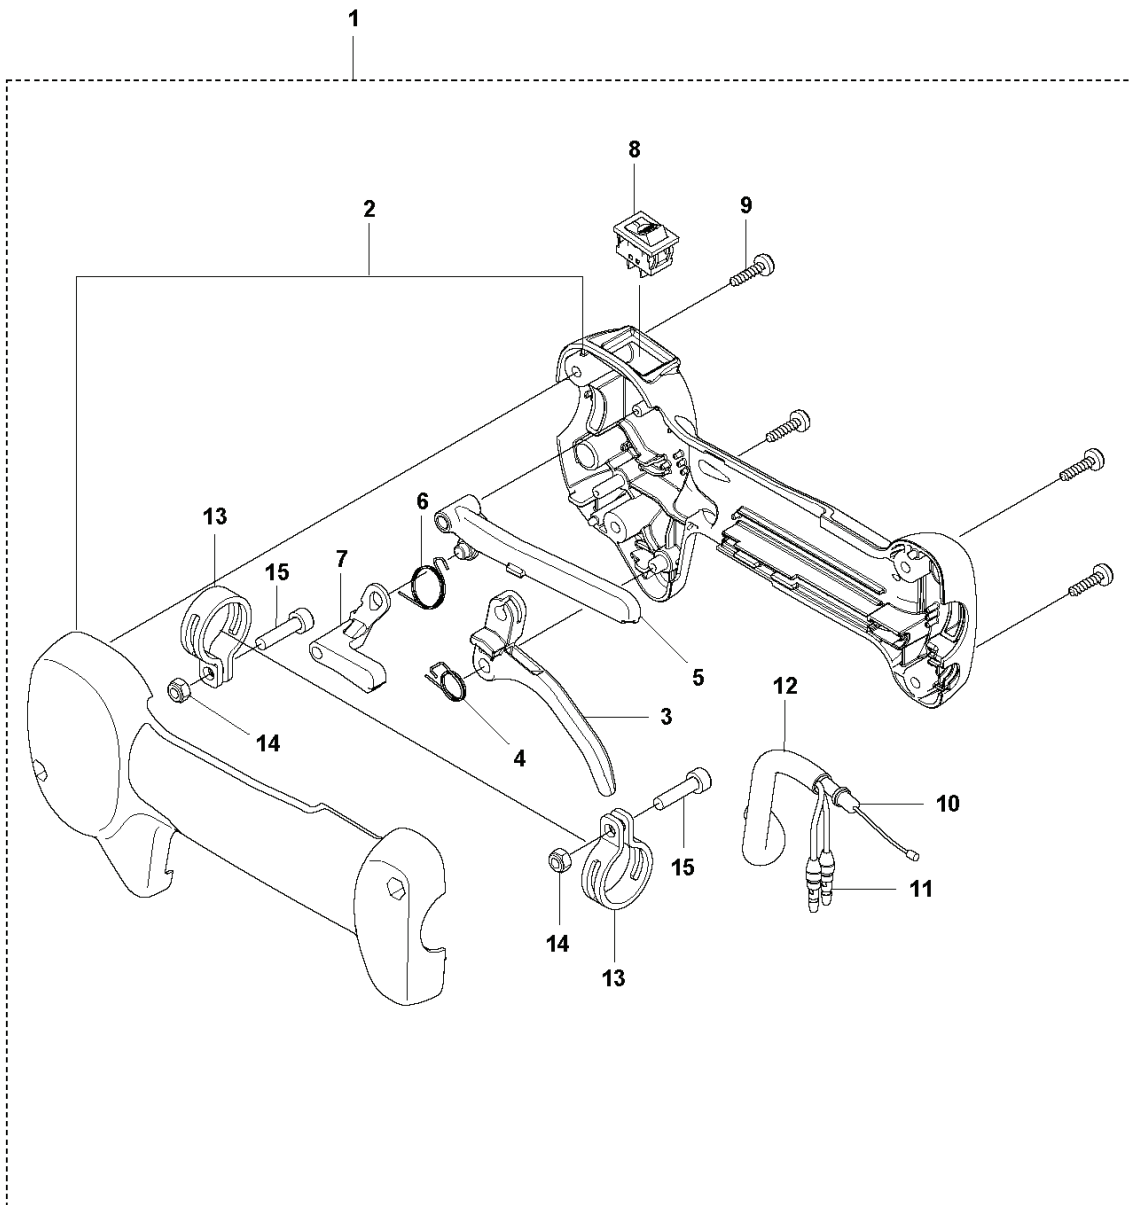

D SRTZ235
THROTTLE CONTROLS

REF.	PART NO.	DESCRIPTION	REMARK	QTY.	KIT
1	581331801	GRIP		1	
2	576475202	GRIP		1	
3	529258801	LEVER.THROTTLE		1	
4	529259601	SPRING.THROTTLE		1	
5	578778001	LEVER		1	
6	511591801	SPRING		1	
7	529259201	LEVER.JOINT		1	
8	586246801	STOP SWITCH		1	
9	521517701	SCREW		4	
10	581331901	CABLE		1	
11	529256101	CORD		1	
12	581410403	TUBE		1	
13	529259401	BAND		2	
14	510911101	NUT		2	
15	504114301	SCREW		2