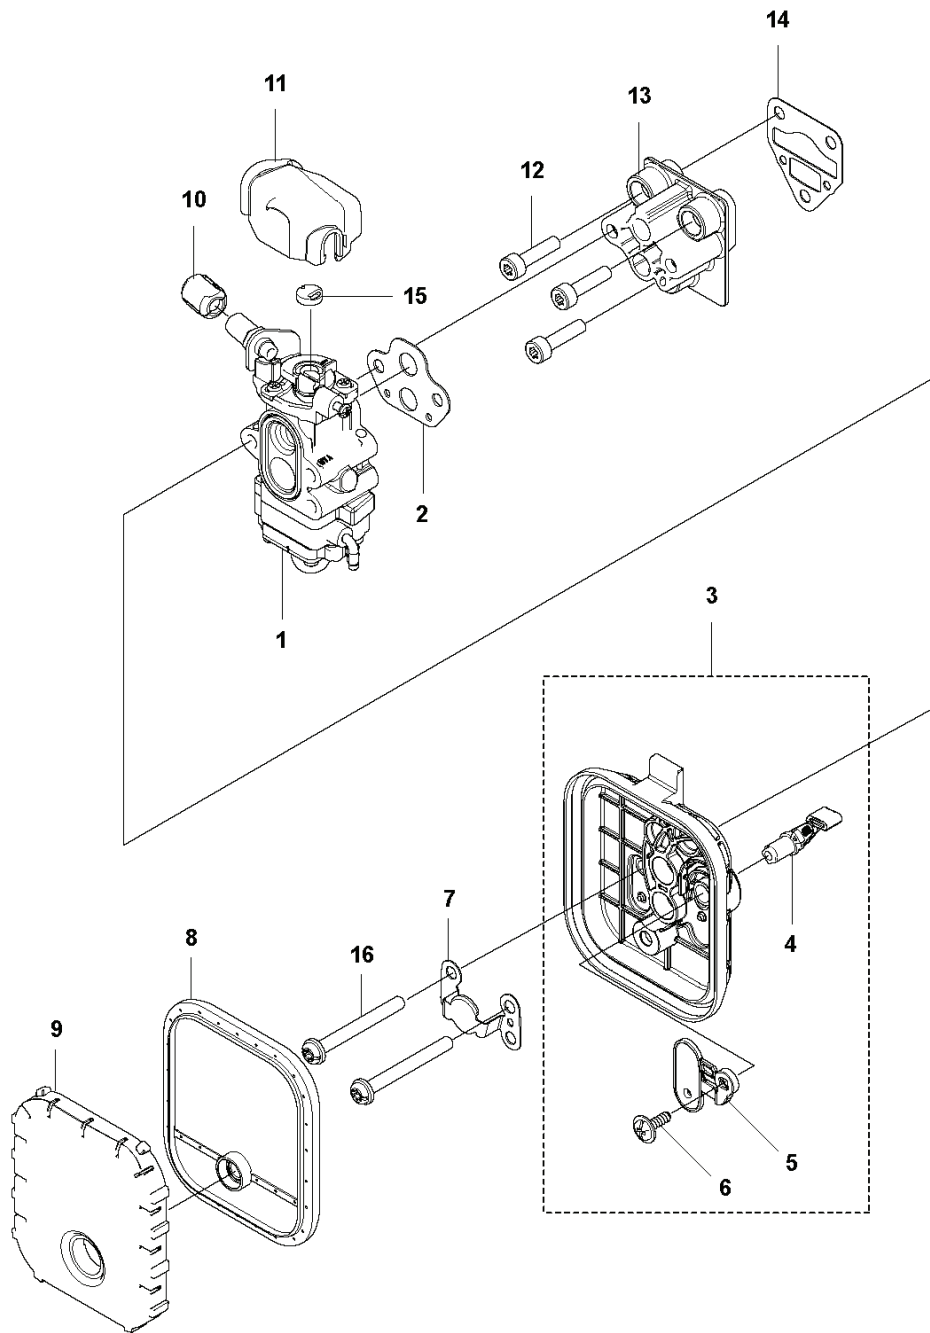

F SRTZ235
CARBURETOR & AIR FILTER

REF.	PART NO.	DESCRIPTION	REMARK	QTY.	KIT
1	587078301	CARBURETTOR		1	
2	585809101	GASKET		1	
3	585126401	BODY		1	
4	528074401	LEVER		1	3
5	585126301	PLATE		1	3
6	581736201	SCREW		1	3
7	575750401	PLATE		1	
8	587930701	FILTER		1	
9	577633001	AIR FILTER		1	
10	577133201	JOINT		1	
11	506744201	COVER		1	
12	504114301	SCREW		3	
13	585809001	INSULATOR		1	
14	576398901	GASKET		1	
15	513352401	HUB CAP		1	
16	581241001	SCREW		2