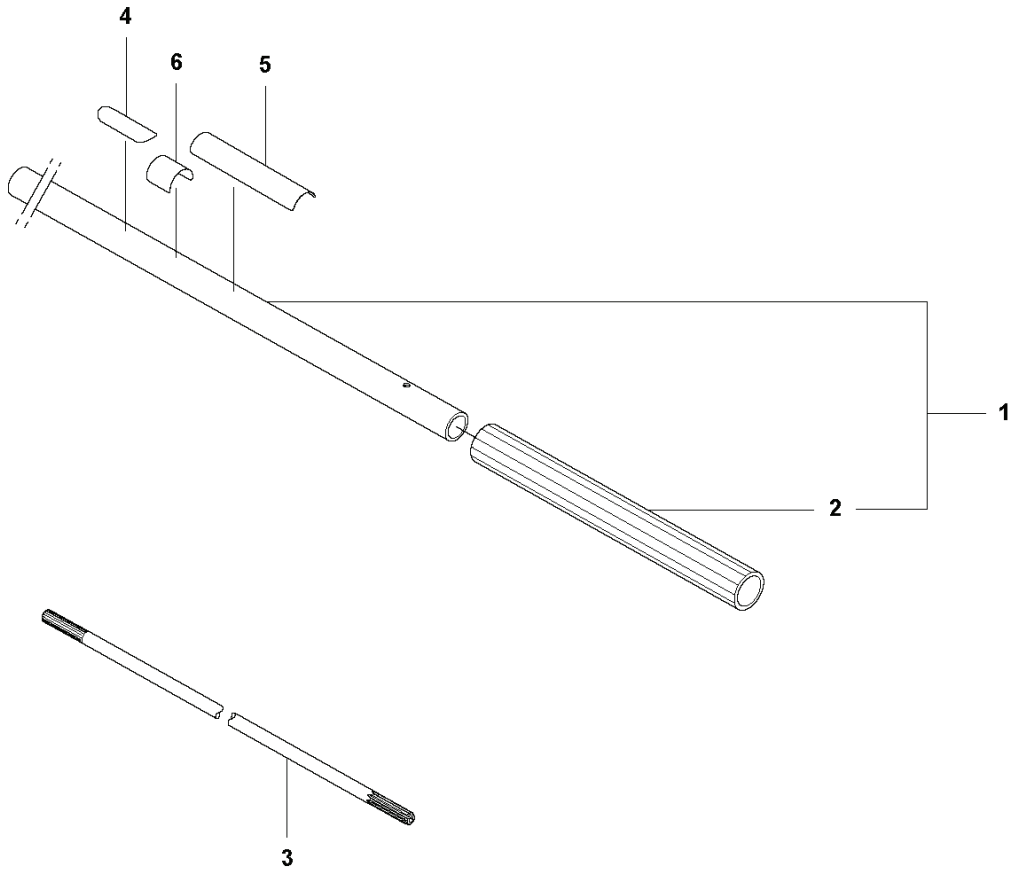

**K** SRTZ235  
IGNITION SYSTEM & CLUTCH

---

REF.	PART NO.	DESCRIPTION	REMARK	QTY.	KIT
1	588142101	IGNITION COIL		1	
2	584826601	IGNITION CABLE		1	
3	511398301	HUB CAP		1	
4	577884701	SPRING		1	
5	581942701	SPARK PLUG CAP		1	
6	521749501	TUBE		1	
7	588171401	SPACER		2	
8	521515801	BOLT		2	
9	578934501	SHORT CIRCUIT CABLE		1	
10	584968101	SPARK PLUG		1	
11	577445801	FLYWHEEL		1	
12	513667501	NUT		1	
13	585834701	CLUTCH ASSY		1	
14	576400701	CLUTCH SPRING		1	
15	513189601	SCREW		2	
16	513189501	WASHER		2	
17	505054401	WASHER		2	

**C** SRTZ235  
SHAFT

---

REF.	PART NO.	DESCRIPTION	REMARK	QTY.	KIT
1	597728301	TUBE ASSY		1	
2	537085505	HANDLE		1	
3	581161704	DRIVE SHAFT		1	
4	521534401	LABEL		1	
5	531383201	DECAL		1	
6	522928602	LABEL		1	