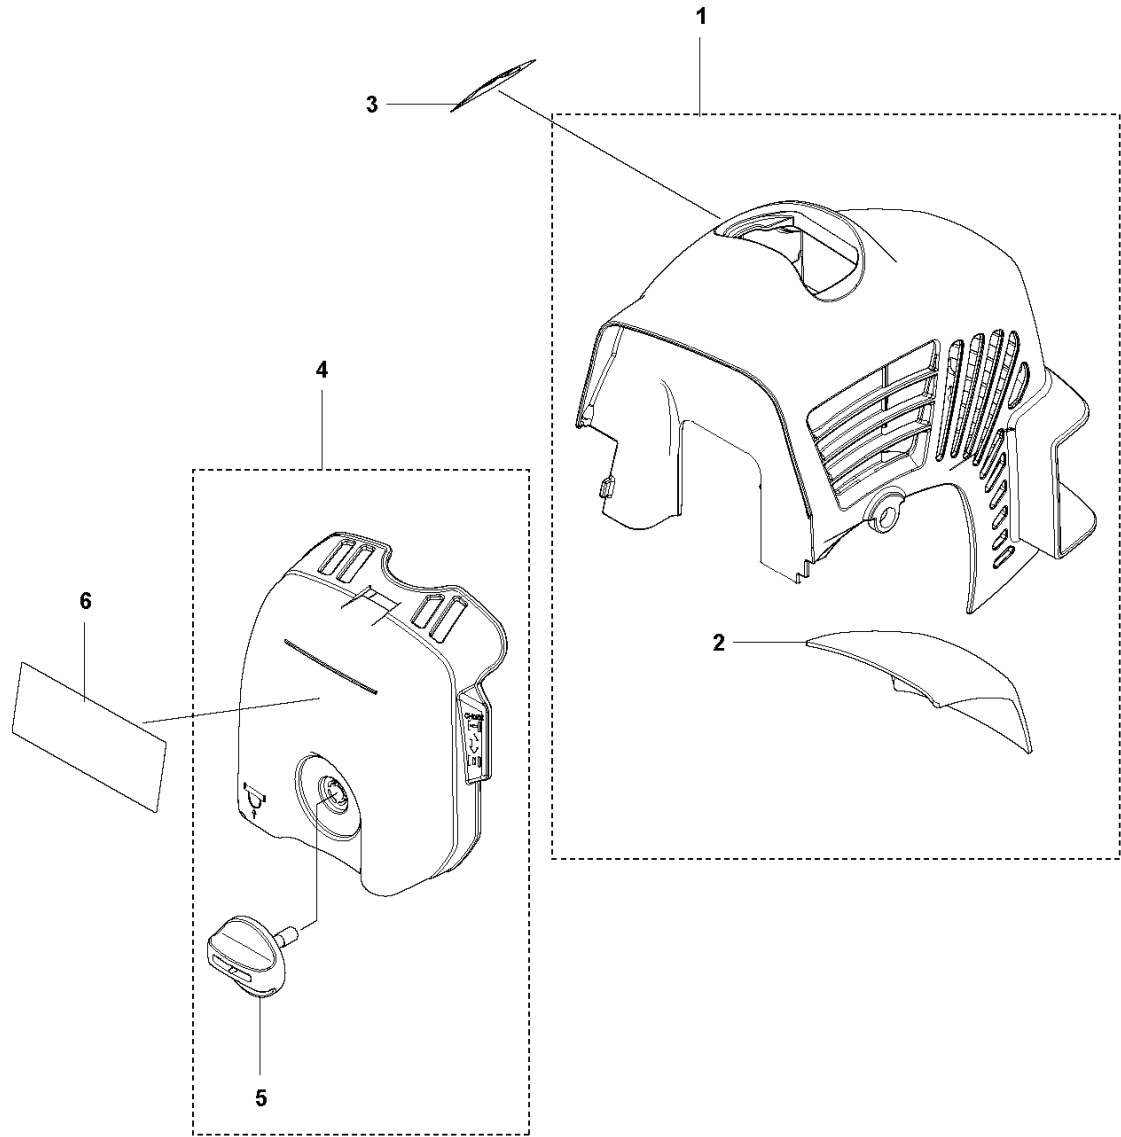

E SRTZ235
COVER

REF.	PART NO.	DESCRIPTION	REMARK	QTY.	KIT
1	581438702	CYLINDER COVER		1	
2	586054001	SHEET		1	1
3	587382701	DECAL		1	
4	575331103	COVER		1	
5	528074601	KNOB		1	4
6	585497601	DECAL		1