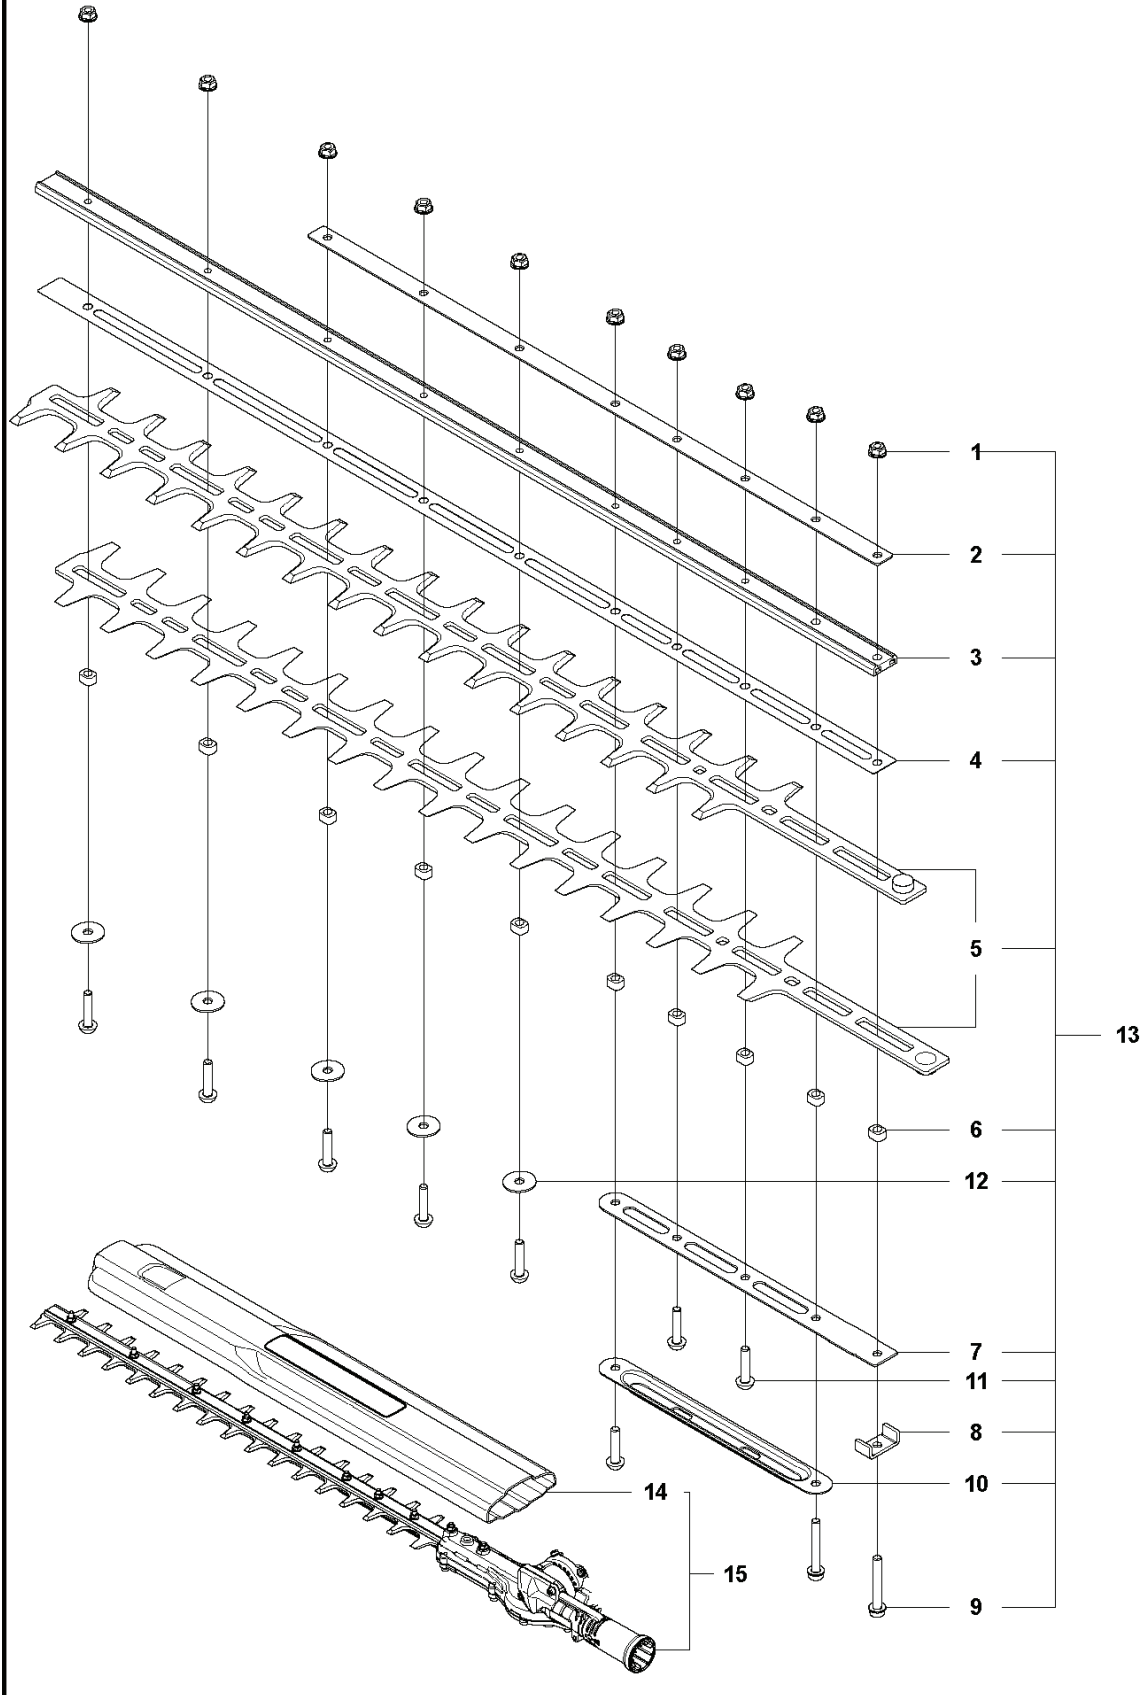

# **SPARE PARTS LIST**

**H** SRTZ235  
CRANKCASE

---

REF.	PART NO.	DESCRIPTION	REMARK	QTY.	KIT
1	529268101	BOLT		1	
2	577942001	BOLT		2	
3	576420702	BRACKET		1	
4	576420802	BRACKET		1	
5	576420501	CUSHION		1	
6	578473502	SCREW		1	
7	581440001	HOUSING		1	
8	516124101	SNAP RING		1	7
9	525953201	BEARING		1	7
10	506609901	SNAP RING		1	7
11	581142001	CLUTCH DRUM		1	7
12	512845901	BOLT		3	
13	578010004	CRANKCASE		1	
14	576407401	COVER		2	13
15	576398601	BOLT		4	13
16	577167401	PIN		2	13
17	576407501	GASKET		1	
18	589577301	GUARD		1	
19	544256801	SCREW		2	
20	578473502	SCREW		4	

**M** SRTZ235  
CRANKSHAFT

---

REF.	PART NO.	DESCRIPTION	REMARK	QTY.	KIT
1	586656801	CRANKSHAFT		1	
2	576402701	BEARING		1	
3	521756801	BALL BEARING		2	
4	521521401	SEAL		2	

**B** SRTZ235  
CUTTING EQUIPMENT

---

REF.	PART NO.	DESCRIPTION	REMARK	QTY.	KIT
1	592751301	NUT		10	13
2	592848701	BAR PLATE		1	13
3	590327101	GUIDE BAR		1	13
4	590327501	WEAR PLATE		1	13
5	597021801	BLADE KIT		1	13
6	592654301	SPACER		10	13
7	590328201	BAR PLATE		1	13
8	590339301	BRACKET		1	13
9	525755109	SCREW ITXSCFM		2	13
10	592889401	BAR PLATE		1	13
11	592732501	SCREW		8	13
12	592738101	WASHER		5	13
13	597254301	CUTTING DECK KIT		1	
14	590651401	TRANSPORT GUARD		1	15
15	596300401	CUTTING HEAD ASSY		1	

**L** SRTZ235  
CYLINDER & PISTON

---

REF.	PART NO.	DESCRIPTION	REMARK	QTY.	KIT
1	581822402	PLATE		1	
2	544256801	SCREW		1	
3	578143801	CYLINDER		1	
4	576407101	GASKET		1	
5	506745201	BOLT		2	
6	576408201	RING		2	
7	579529201	PISTON		1	
8	505045201	RING		2	
9	510916301	PIN.PISTON		1	
10	576402701	BEARING		1	