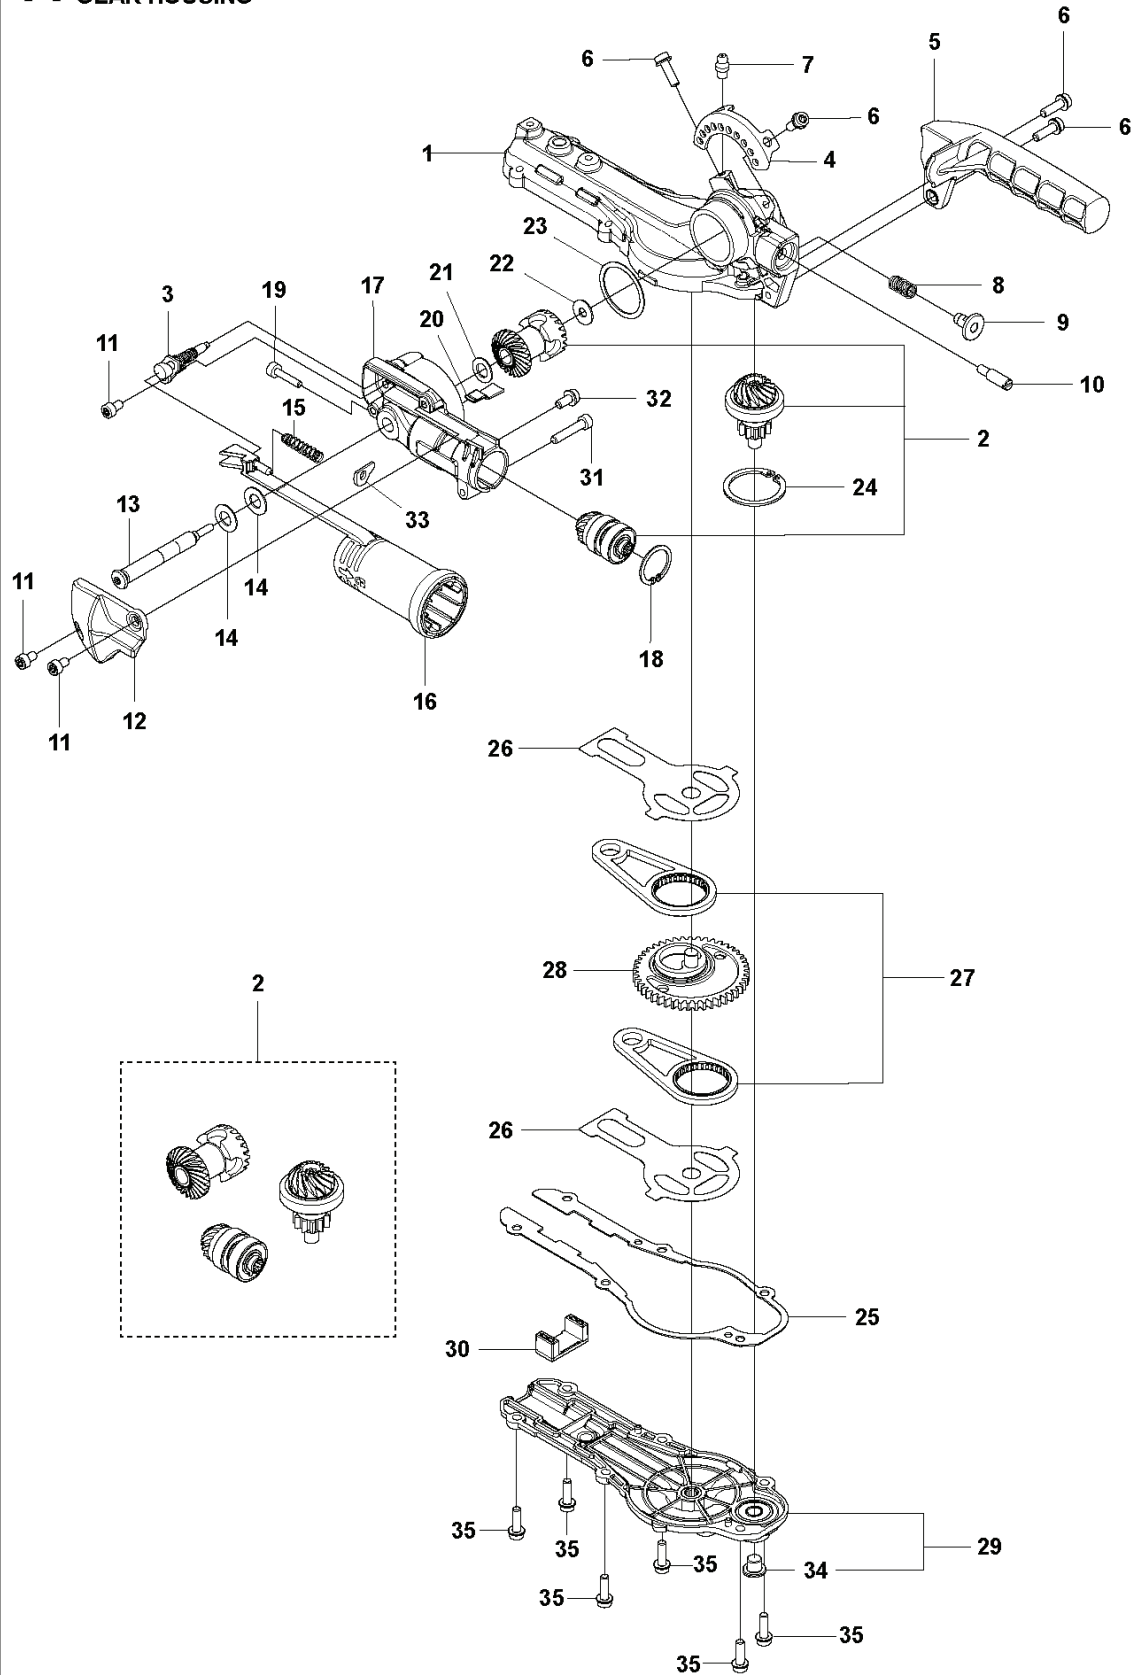

A SRTZ235
GEAR HOUSING

REF.	PART NO.	DESCRIPTION	REMARK	QTY.	KIT
1	598888801	GEAR HOUSING ASSY		1	
2	598434701	GEAR SET		1	
3	597973901	LOCKING PIN		1	
4	595946401	PLATE		1	
5	598416401	HANDLE		1	
6	577942301	BOLT		4	
7	738881001	LUBRICATION NIPPLE		1	
8	596316201	SPRING		1	
9	596316001	STOP		1	
10	596316101	PIN		1	
11	525824904	SCREW ITXSCM		2	
12	597974001	COVER		1	
13	597958501	SHAFT		1	
14	598659601	DISC SPRING		2	
15	595946601	SPRING		1	
16	595946501	HANDLE		1	
17	599975401	GEAR HOUSING ASSY		1	
18	735312510	CIRCLIP		1	
19	525760904	SCREW ITXSCM		1	
20	597974101	SEALING		1	
21	596839301	SPACER		1	
22	596839304	SPACER		1	
23	598704801	SPACER		1	
24	735313310	CIRCLIP		1	
25	596277501	GASKET		1	
26	596270501	PLATE		2	
27	597021701	ROD		1	
28	593651501	GEAR		1	
29	596317801	GEAR HOUSING ASSY		1	
30	590537101	SEALING		1	
31	577942001	BOLT	M5x25 10.9 ZnFe	1	
32	529268101	BOLT	M5x10 10.9 ZnFe	1	
33	599576001	SPACER		1	
34	590649401	SCREW PLUG		1	29
35	575701001	SCREW		6