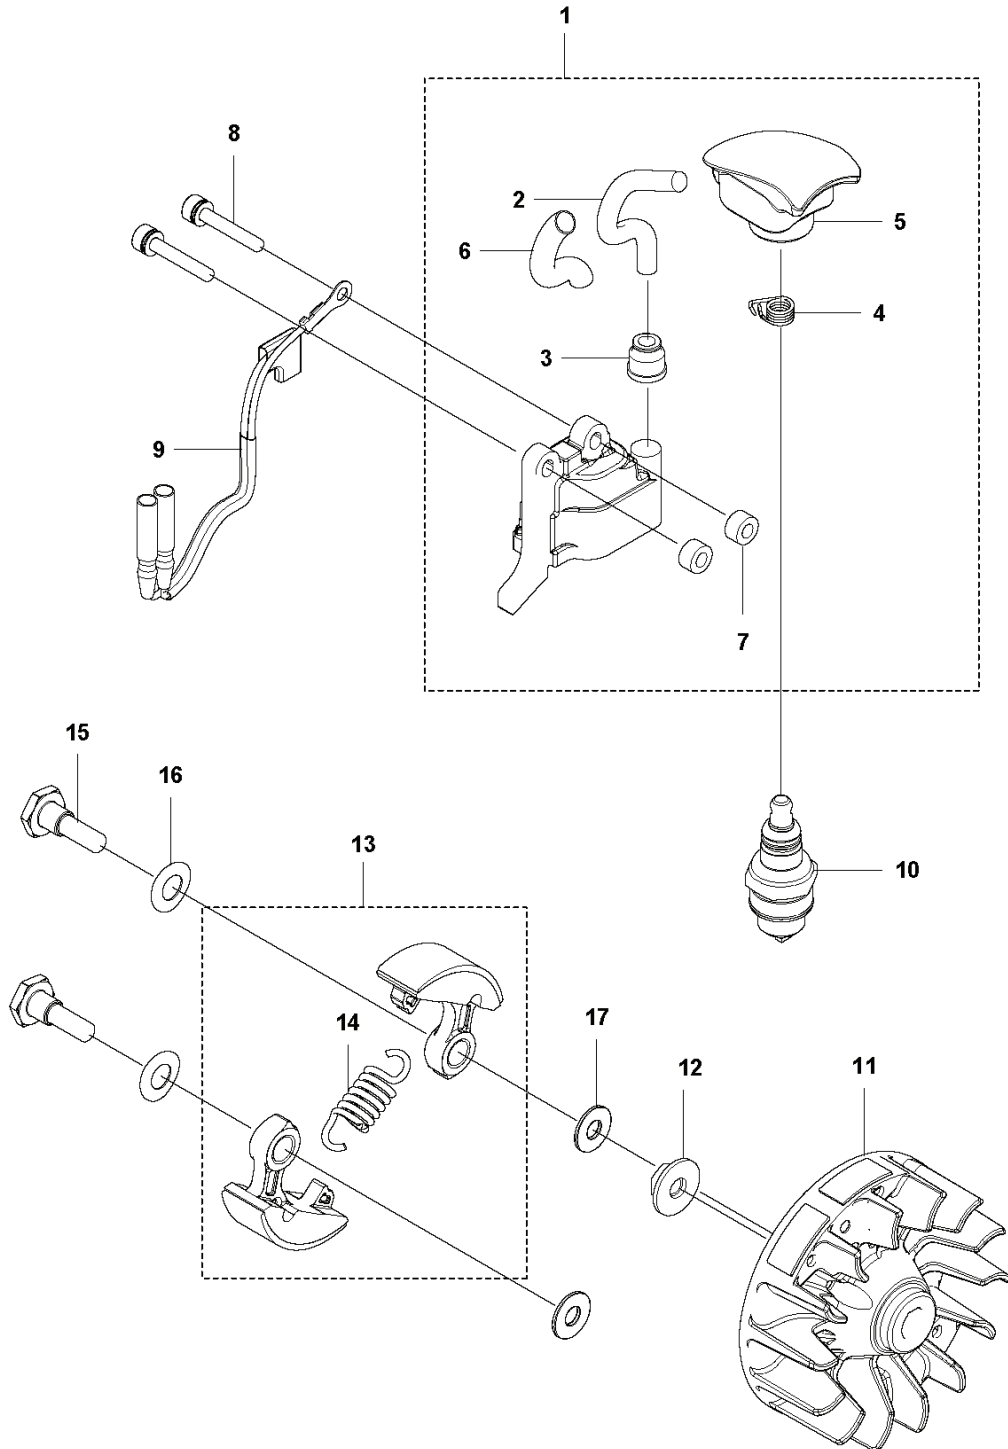

# **SPARE PARTS LIST**

**H** SRTZ235  
CRANKCASE

---

REF.	PART NO.	DESCRIPTION	REMARK	QTY.	KIT
1	529268101	BOLT		1	
2	577942001	BOLT		2	
3	576420702	BRACKET		1	
4	576420802	BRACKET		1	
5	576420501	CUSHION		1	
6	578473502	SCREW		1	
7	581440001	HOUSING		1	
8	516124101	SNAP RING		1	7
9	525953201	BEARING		1	7
10	506609901	SNAP RING		1	7
11	581142001	CLUTCH DRUM		1	7
12	512845901	BOLT		3	
13	578010004	CRANKCASE		1	
14	576407401	COVER		2	13
15	576398601	BOLT		4	13
16	577167401	PIN		2	13
17	576407501	GASKET		1	
18	589577301	GUARD		1	
19	544256801	SCREW		2	
20	578473502	SCREW		4	

---

REF.	PART NO.	DESCRIPTION	REMARK	QTY.	KIT
1	592751301	NUT		10	13
2	592848701	BAR PLATE		1	13
3	590327101	GUIDE BAR		1	13
4	590327501	WEAR PLATE		1	13
5	597021801	BLADE KIT		1	13
6	592654301	SPACER		10	13
7	590328201	BAR PLATE		1	13
8	590339301	BRACKET		1	13
9	525755109	SCREW ITXSCFM		2	13
10	592889401	BAR PLATE		1	13
11	592732501	SCREW		8	13
12	592738101	WASHER		5	13
13	597254301	CUTTING DECK KIT		1	
14	590651401	TRANSPORT GUARD		1	15
15	596300401	CUTTING HEAD ASSY		1	

**L** SRTZ235  
CYLINDER & PISTON

---

REF.	PART NO.	DESCRIPTION	REMARK	QTY.	KIT
1	581822402	PLATE		1	
2	544256801	SCREW		1	
3	578143801	CYLINDER		1	
4	576407101	GASKET		1	
5	506745201	BOLT		2	
6	576408201	RING		2	
7	579529201	PISTON		1	
8	505045201	RING		2	
9	510916301	PIN.PISTON		1	
10	576402701	BEARING		1	

**K** SRTZ235  
IGNITION SYSTEM & CLUTCH

---

REF.	PART NO.	DESCRIPTION	REMARK	QTY.	KIT
1	588142101	IGNITION COIL		1	
2	584826601	IGNITION CABLE		1	
3	511398301	HUB CAP		1	
4	577884701	SPRING		1	
5	581942701	SPARK PLUG CAP		1	
6	521749501	TUBE		1	
7	588171401	SPACER		2	
8	521515801	BOLT		2	
9	578934501	SHORT CIRCUIT CABLE		1	
10	584968101	SPARK PLUG		1	
11	577445801	FLYWHEEL		1	
12	513667501	NUT		1	
13	585834701	CLUTCH ASSY		1	
14	576400701	CLUTCH SPRING		1	
15	513189601	SCREW		2	
16	513189501	WASHER		2	
17	505054401	WASHER		2	