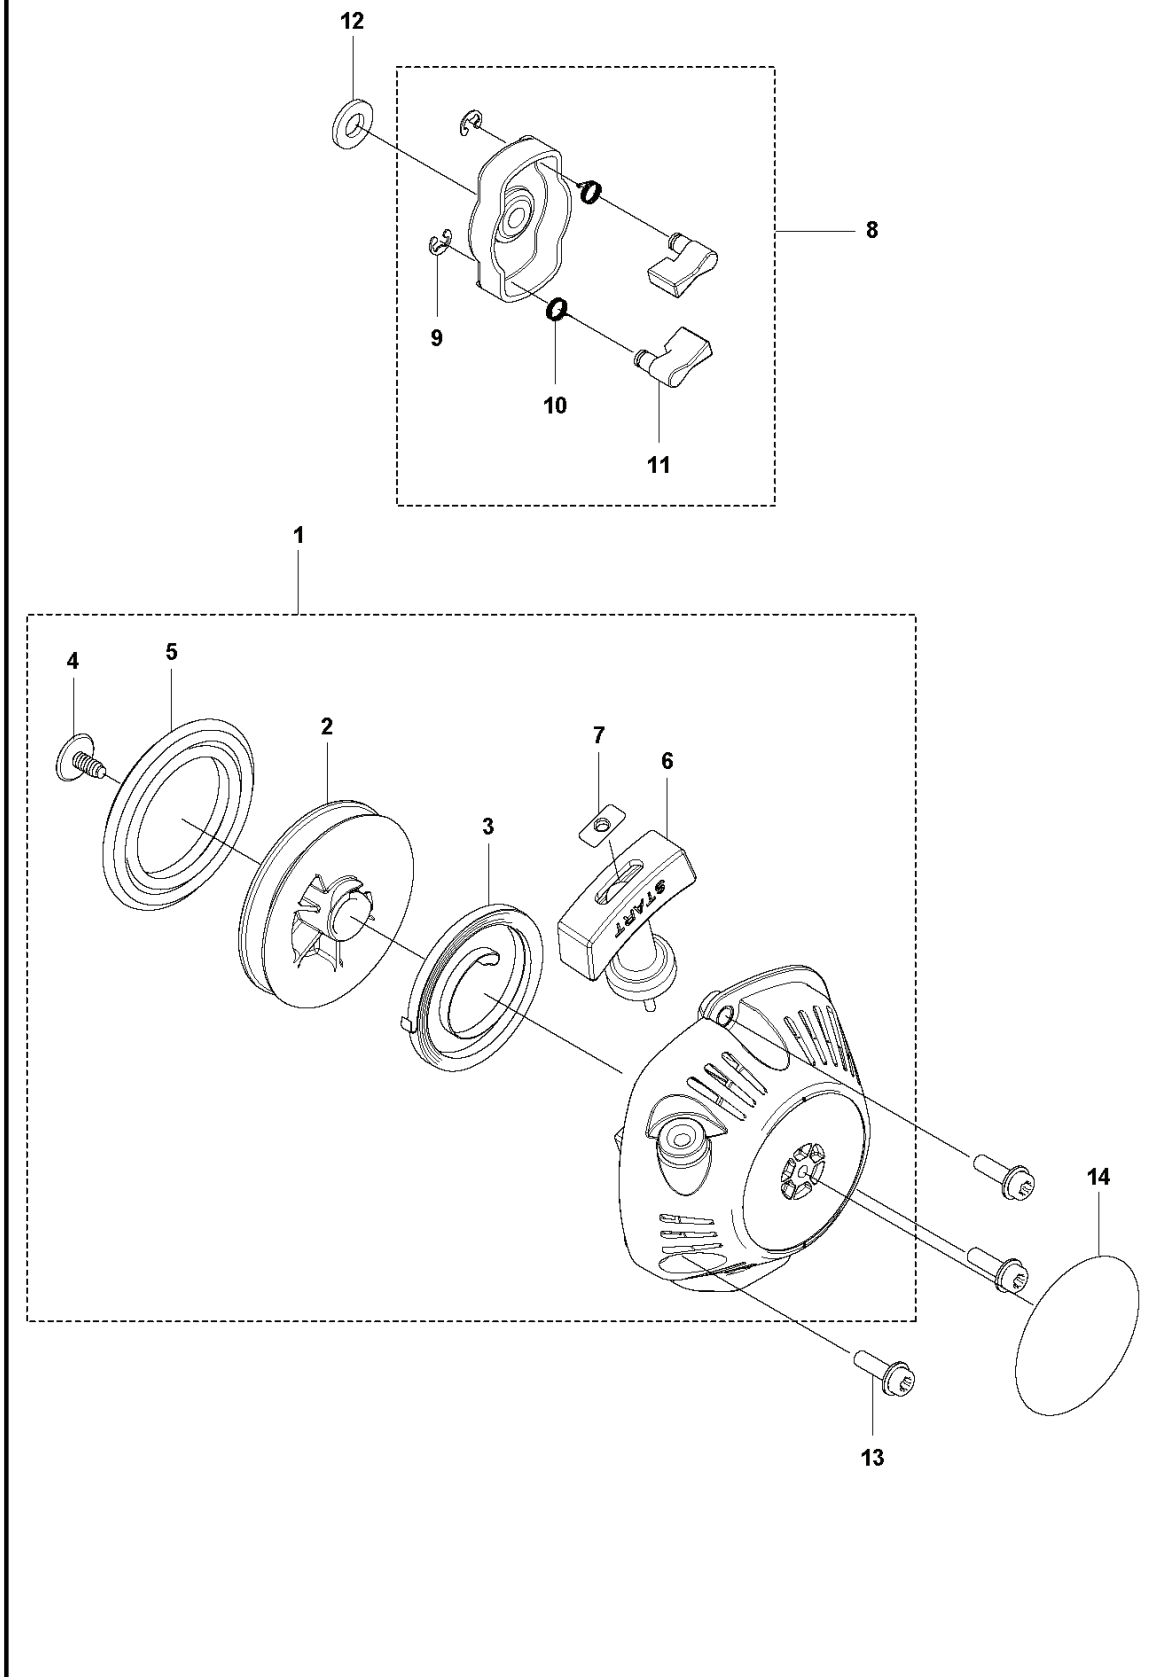

G SRTZ235
STARTER

REF.	PART NO.	DESCRIPTION	REMARK	QTY.	KIT
1	581209501	STARTER		1	
2	579064801	STARTER PULLEY		1	1
3	504115001	SPIRAL SPRING		1	1
4	506613001	SCREW		1	1
5	581863001	ROPE		1	1
6	505303401	KNOB		1	1
7	504114001	STARTER HANDLE		1	1
8	581146502	STARTER PULLEY		1	
9	521600401	E-RING		2	8
10	521600301	SPRING		2	8
11	521600201	RATCHET		2	8
12	586883501	WASHER		1	
13	510904101	BOLT		3	
14	585497801	DECAL		1