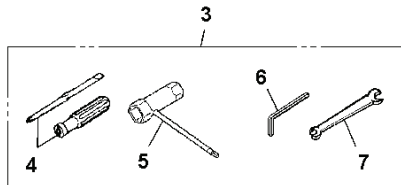

**SRTZ235
ACCESSORIES**

REF.	PART NO.	DESCRIPTION	REMARK	QTY.	KIT
2	515557401	GOGGLES		1	
3	521532201	TOOL-SET		1	
4	506689501	DRIVER		1	
5	506686101	COMBINATION WRENCH		1	
6	505311901	WRENCH		1	
7	506615001	SPANNER		1