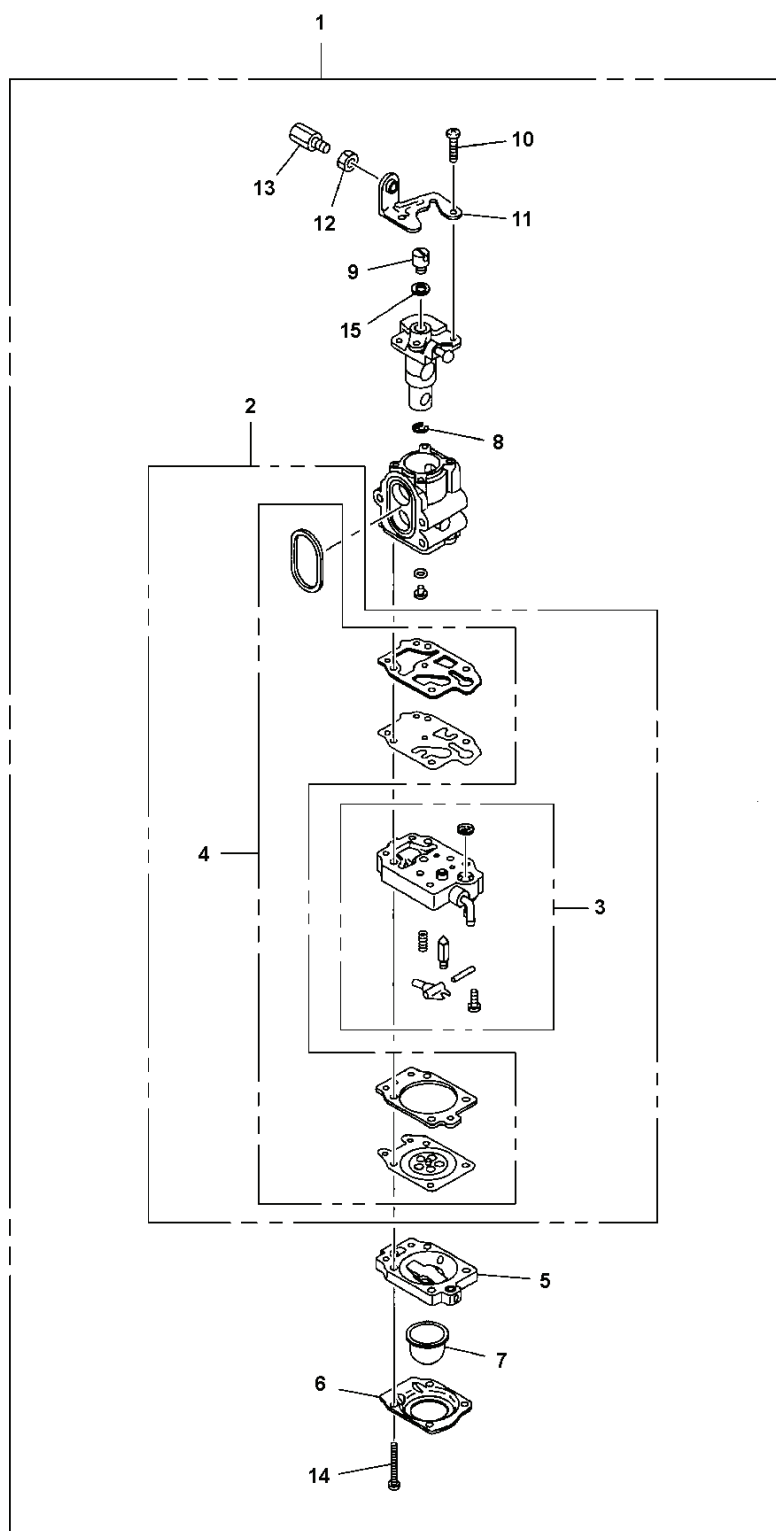

**L** SRTZ235  
CYLINDER & PISTON

---

REF.	PART NO.	DESCRIPTION	REMARK	QTY.	KIT
1	581822402	PLATE		1	
2	544256801	SCREW		1	
3	578143801	CYLINDER		1	
4	576407101	GASKET		1	
5	506745201	BOLT		2	
6	576408201	RING		2	
7	579529201	PISTON		1	
8	505045201	RING		2	
9	510916301	PIN.PISTON		1	
10	576402701	BEARING		1	

**G** SRTZ235  
STARTER

---

REF.	PART NO.	DESCRIPTION	REMARK	QTY.	KIT
1	581209501	STARTER		1	
2	579064801	STARTER PULLEY		1	1
3	504115001	SPIRAL SPRING		1	1
4	506613001	SCREW		1	1
5	581863001	ROPE		1	1
6	505303401	KNOB		1	1
7	504114001	STARTER HANDLE		1	1
8	581146502	STARTER PULLEY		1	
9	521600401	E-RING		2	8
10	521600301	SPRING		2	8
11	521600201	RATCHET		2	8
12	586883501	WASHER		1	
13	510904101	BOLT		3	
14	585497801	DECAL		1	

**D** SRTZ235  
THROTTLE CONTROLS

---

REF.	PART NO.	DESCRIPTION	REMARK	QTY.	KIT
1	581331801	GRIP		1	
2	576475202	GRIP		1	
3	529258801	LEVER.THROTTLE		1	
4	529259601	SPRING.THROTTLE		1	
5	578778001	LEVER		1	
6	511591801	SPRING		1	
7	529259201	LEVER.JOINT		1	
8	586246801	STOP SWITCH		1	
9	521517701	SCREW		4	
10	581331901	CABLE		1	
11	529256101	CORD		1	
12	581410403	TUBE		1	
13	529259401	BAND		2	
14	510911101	NUT		2	
15	504114301	SCREW		2	

SRTZ235  
CARBURETOR

---

REF.	PART NO.	DESCRIPTION	REMARK	QTY.	KIT
1	587078301	CARBURETTOR		1	1
2	587297001	KIT		1	1
3	502238401	CARBURETTOR BODY		1	1.2
4	587296801	GASKET KIT		1	1.2
5	506740901	BODY		1	1
6	506741001	COVER		1	1
7	505306701	PUMP		1	1
8	506738601	RETAINER RING		1	1
9	506741201	SWIVEL		1	1
10	505307901	SCREW		2	1
11	506746001	BRACKET		1	1
12	506612601	NUT		1	1
13	506741301	SCREW		1	1
14	506741101	SCREW		4	1
15	506746101	WASHER		1	1