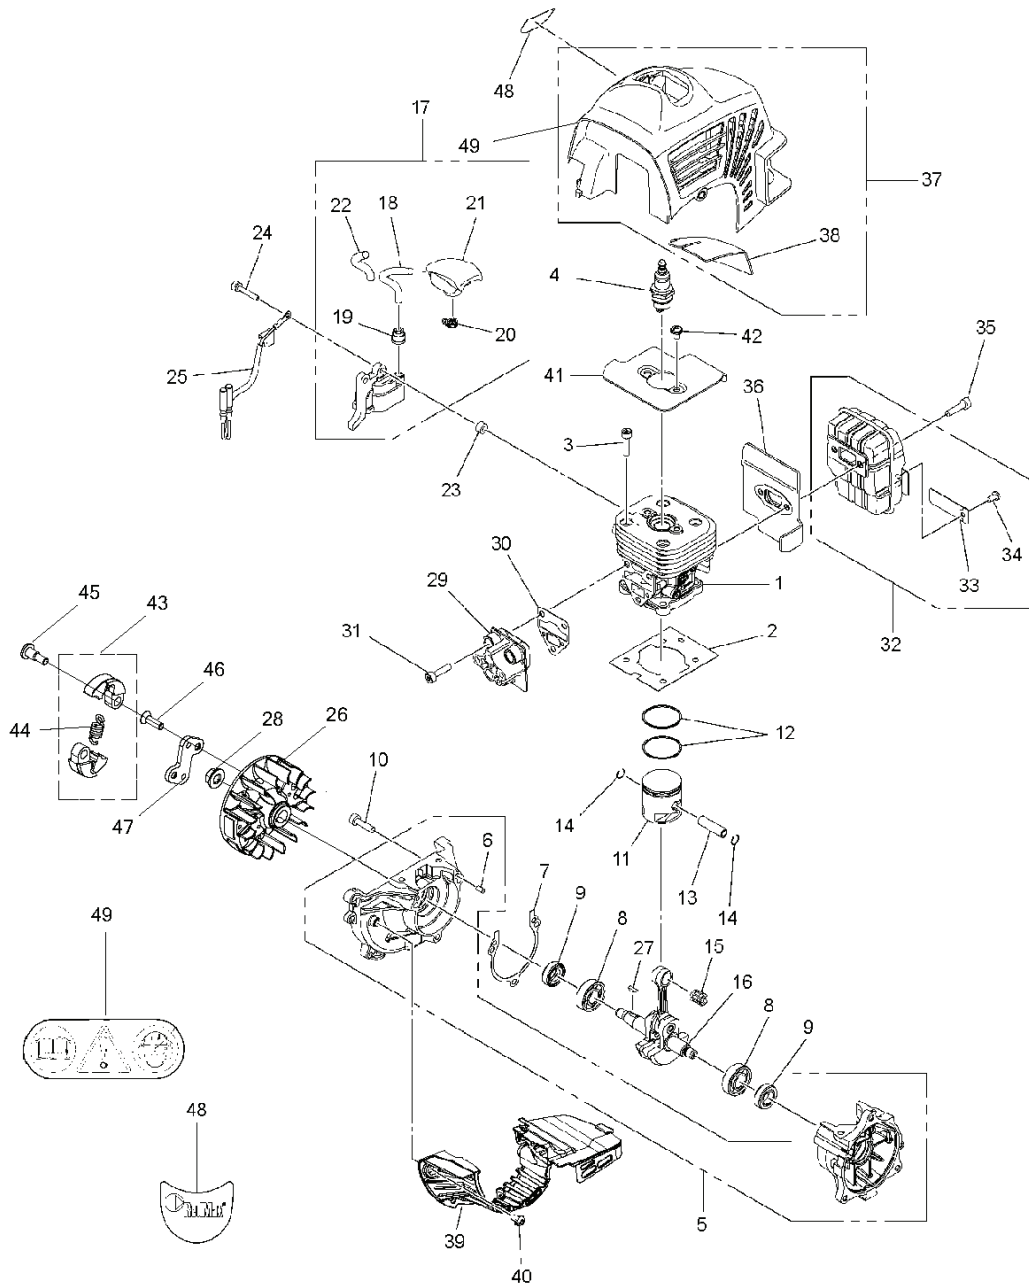

E SRTZ260F
ENGINE UNIT 1

REF.	PART NO.	DESCRIPTION	REMARK	QTY.	KIT
1	577979001	CYLINDER		1	
2	576398702	GASKET		1	
3	504114301	SCREW		4	
4	584703101	SPARK PLUG		1	
5	578066001	CRANKCASE		1	
6	577167401	PIN		2	
7	576399502	GASKET		1	
8	506610301	BEARING		2	
9	504121501	SEALING		2	
10	504114301	SCREW		3	
11	577917401	PISTON		1	
12	506618101	RING		2	
13	505040701	PIN		1	
14	505045201	RING		2	
15	576402701	BEARING		1	
16	586656601	CRANKSHAFT		1	
17	590278101	IGNITION COIL		1	
18	584826601	IGNITION CABLE		1	
19	511398301	HUB CAP		1	
20	588176201	SPRING		1	
21	581942701	SPARK PLUG CAP		1	
23	588171401	SPACER		2	
24	521515801	BOLT		2	
25	578934501	SHORT CIRCUIT CABLE		1	
26	578967801	FLYWHEEL		1	
27	506689401	KEY		1	
28	504118001	NUT		1	
29	585809001	INSULATOR		1	
30	576398901	GASKET		1	
31	504114301	SCREW		3	
32	585818202	MUFFLER		1	
33	580514401	SPARK ARRESTER		1	
34	729577405	SCREW CRPANT		1	
35	504114301	SCREW		2	
36	581209001	GASKET		1	
37	586055701	CYLINDER COVER		1	
38	586054101	SHEET		1	
39	589577401	GUARD		1	
40	544256801	SCREW		2	
41	581264201	PLATE		1	
42	544256801	SCREW		2	
43	537040102	CLUTCH ASSY		1	
44	503145101	CLUTCH SPRING		1	
45	525615401	SCREW		2	
46	580429201	SCREW ITXCSFM		2	
47	580355401	CLUTCH HUB		2	
48	587382701	DECAL		1	
49	521534401	LABEL		1