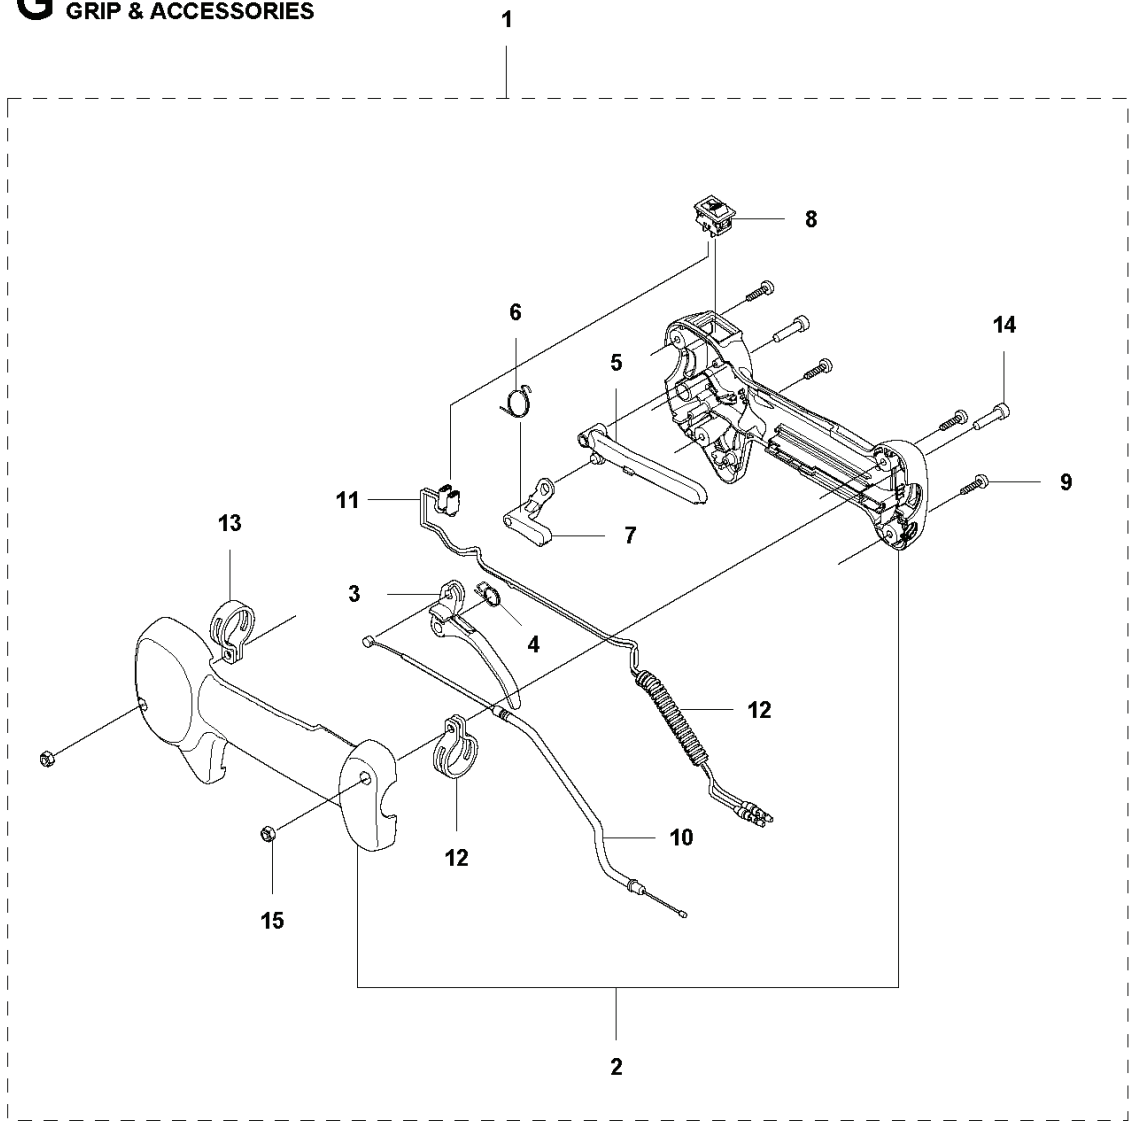

G SRTZ260F
GRIP & ACCESSORIES

REF.	PART NO.	DESCRIPTION	REMARK	QTY.	KIT
1	581331801	GRIP		1	
2	576475202	GRIP		1	
3	529258801	LEVER.THROTTLE		1	1
4	529259601	SPRING.THROTTLE		1	1
5	578778001	LEVER		1	1
6	511591801	SPRING		1	1
7	529259201	LEVER.JOINT		1	1
8	586246801	STOP SWITCH		1	1
9	521517701	SCREW		4	1
10	581331901	CABLE		1	1
11	529256101	CORD		1	1
12	581410403	TUBE		1	1
13	529259401	BAND		2	1
14	504114301	SCREW		2	1
15	510911101	NUT		2	1
16	521651101	STRAP		1	
17	575738202	COMBINATION WRENCH		1	
18	510989401	GOGGLE		1	
19	580357210	2T OIL		1