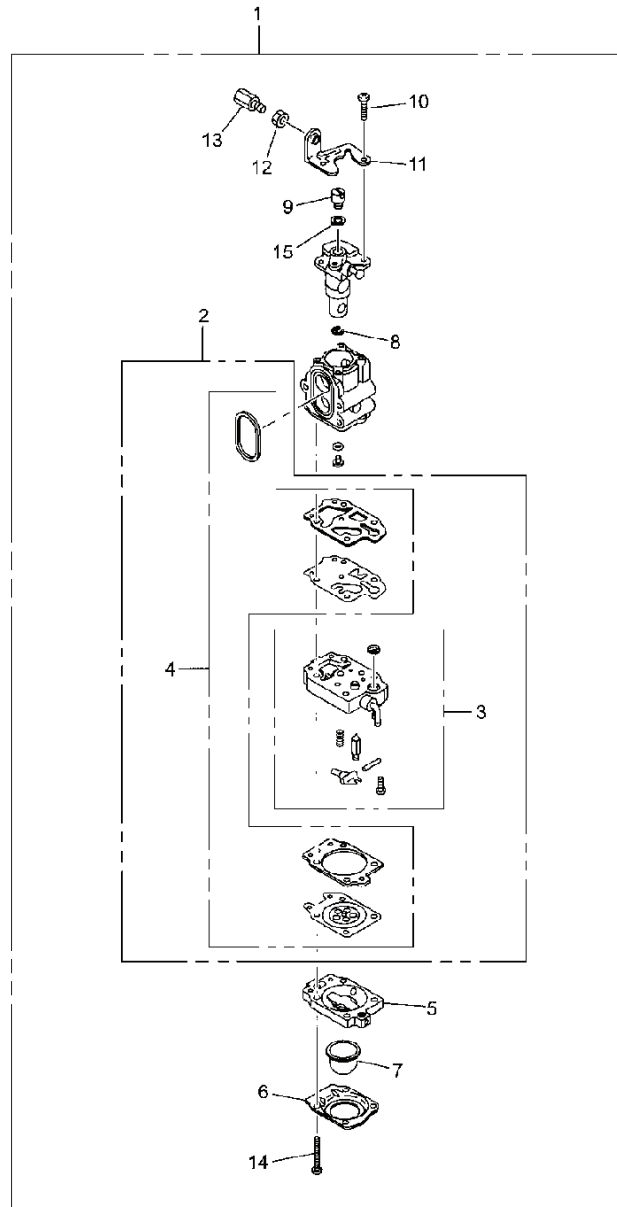

# **SPARE PARTS LIST**

**D** SRTZ260F  
CARBURETOR DETAILS

---

REF.	PART NO.	DESCRIPTION	REMARK	QTY.	KIT
1	587078401	CARBURETTOR		1	
2	587297001	KIT		1	
3	502238401	CARBURETTOR BODY		1	
4	587296801	GASKET KIT		1	
5	506740901	BODY		1	
6	506741001	COVER		1	
7	505306701	PUMP		1	
8	506738601	RETAINER RING		1	
9	506741201	SWIVEL		1	
10	505307901	SCREW		2	
11	506746001	BRACKET		1	
12	506612601	NUT		1	
13	506741301	SCREW		1	
14	506741101	SCREW		4	
15	506746101	WASHER		1	

**A** SRTZ260F  
CUTTING EQUIPMENT

REF.	PART NO.	DESCRIPTION	REMARK	QTY.	KIT
1	578308402	CUTTING DECK		1	
2	503222401	LOCK NUT		1	1
3	580950401	PROTECTION		1	1
4	525755108	SCREW ITXSCFM		2	
5	579619302	PROTECTION ASSY		1	
6	578308601	BAR		1	1
7	578309501	WEAR PLATE		1	1
8	581168001	BLADE		2	1
9	579367701	SPACER		10	1
10	578312901	BAR		1	1
11	525755104	SCREW ITXSCFM		1	1
12	525755101	SCREW ITXSCFM		7	1
13	525755103	SCREW ITXSCFM		2	1
14	578308701	BRACKET		1	1
15	503222401	LOCK NUT		2	
16	581259306	TRANSPORT GUARD		1	1
17	599904501	SERVICE KIT	Cutting attachment	1	