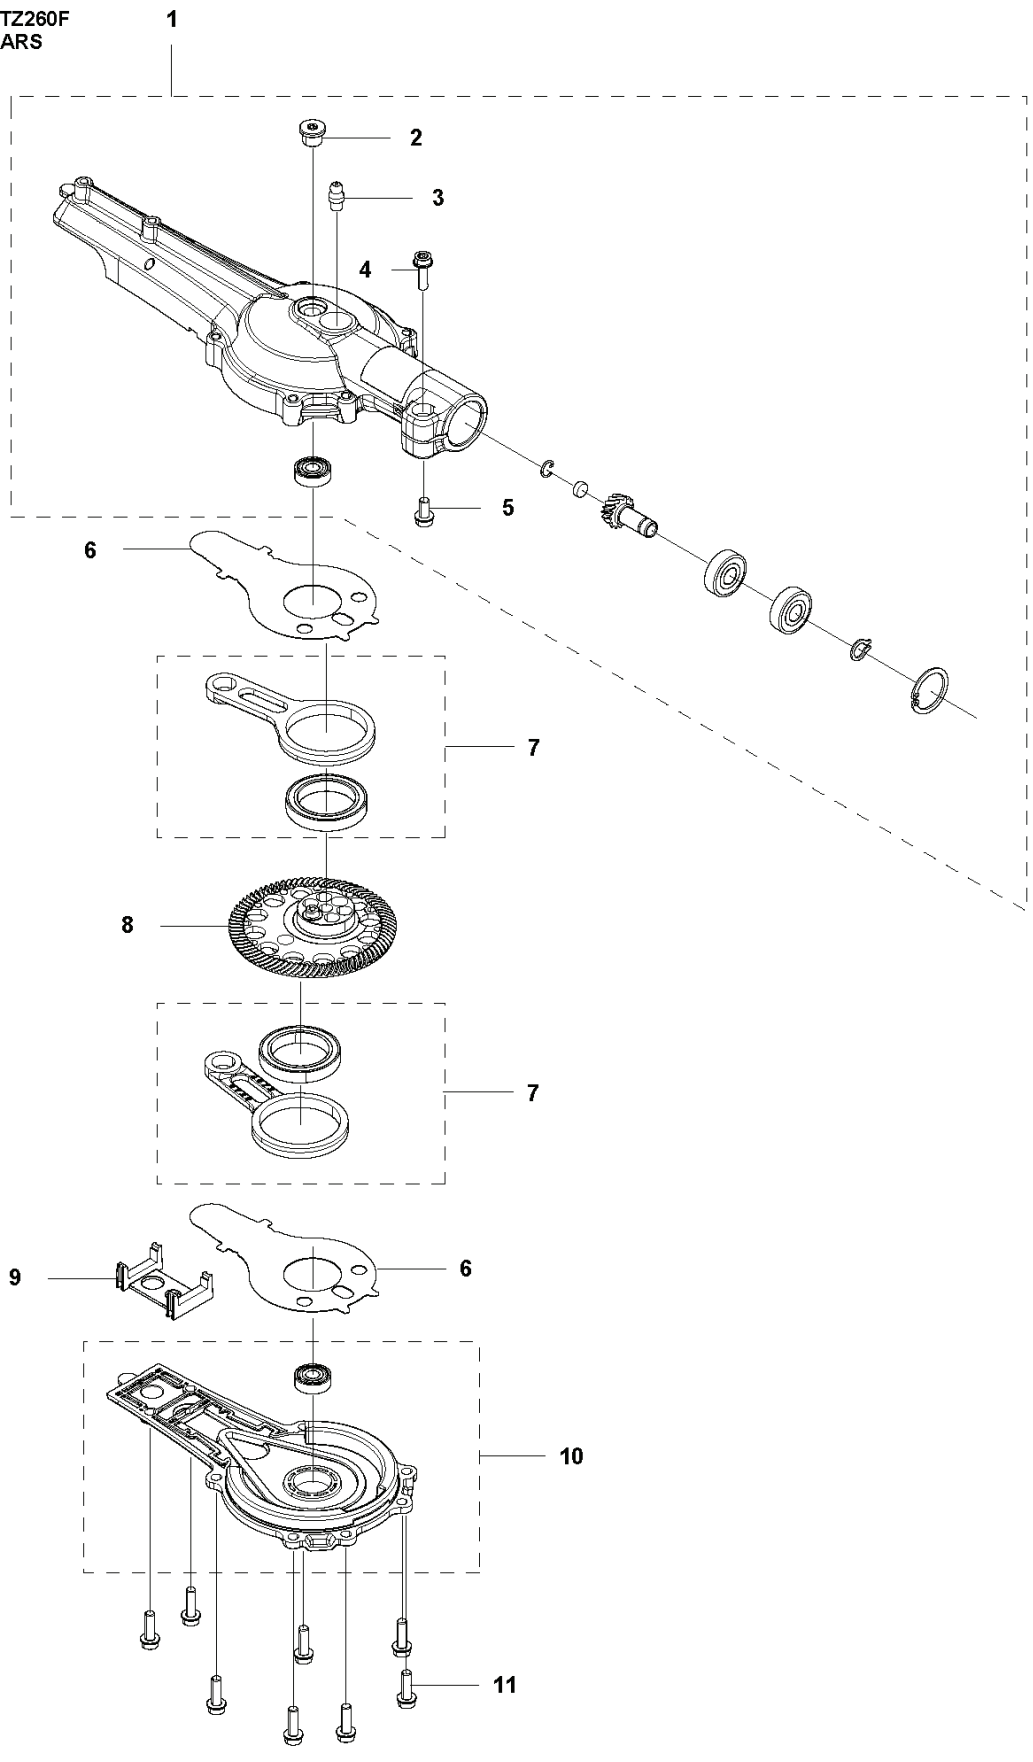

B SRTZ260F
GEARS

REF.	PART NO.	DESCRIPTION	REMARK	QTY.	KIT
1	586829601	GEAR HOUSING ASSY		1	
2	575484101	PLUG		1	1
3	738881001	LUBRICATION NIPPLE		1	1
4	525755101	SCREW ITXSCFM		1	1
5	525755108	SCREW ITXSCFM		1	1
6	577402701	WEAR PLATE		2	
7	577401801	ROD		2	
8	577401401	GEAR WHEEL		1	
9	581616301	SEALING		1	
10	581195102	CAP		1	
11	525755101	SCREW ITXSCFM		8