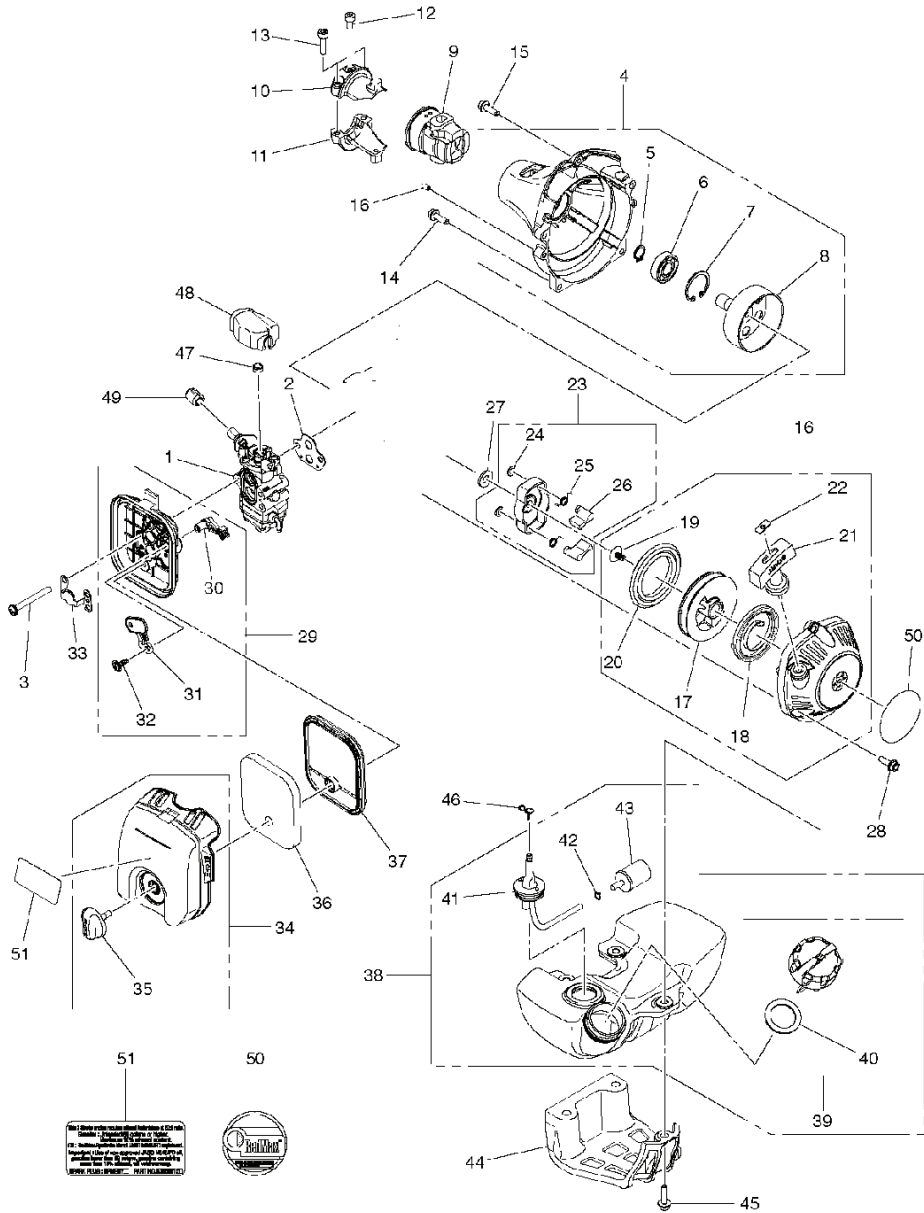

F SRTZ260F
ENGINE UNIT 2

REF.	PART NO.	DESCRIPTION	REMARK	QTY.	KIT
1	587078401	CARBURETTOR		1	
2	585809101	GASKET		1	
3	581241001	SCREW		2	
4	581242403	CLUTCH COVER		1	
5	516124101	SNAP RING		1	
6	525953201	BEARING		1	
7	506609901	SNAP RING		1	
8	580356001	CLUTCH DRUM ASSY		1	
9	576420501	CUSHION		1	
10	576420702	BRACKET		1	
11	576420802	BRACKET		1	
12	529268101	BOLT		1	
13	577942001	BOLT		2	
14	577942301	BOLT		4	
15	544256801	SCREW		1	
16	581209501	STARTER		1	
17	579064801	STARTER PULLEY		1	
18	504115001	SPIRAL SPRING		1	
19	506613001	SCREW		1	
20	581863001	ROPE		1	
21	505303401	KNOB		1	
22	504114001	STARTER HANDLE		1	
23	581146501	STARTER PULLEY		1	
24	521600401	E-RING		2	
25	521600301	SPRING		2	
26	521600201	RATCHET		2	
27	586883501	WASHER		1	
28	577942301	BOLT		3	
29	585126401	BODY		1	
30	528074401	LEVER		1	
31	585126301	PLATE		1	
32	581736201	SCREW		1	
33	575750401	PLATE		1	
34	575331103	COVER		1	
35	528074601	KNOB		1	
36	577633001	AIR FILTER		1	
37	587930701	FILTER		1	
38	581070801	FUEL TANK ASSY		1	
39	576403702	TANK CAP		1	
40	577048701	GASKET		1	
41	579138308	HOSE ASSY		1	
42	506707001	CLIP		1	
43	503443201	FUEL FILTER		1	
44	581047701	SKID PLATE		1	
45	521516901	BOLT		3	
46	506741501	CLIP		1	
47	513352401	HUB CAP		1	
48	506744201	COVER		1	
49	577133201	JOINT		1	
50	585497801	DECAL		1	
51	585497601	DECAL		1