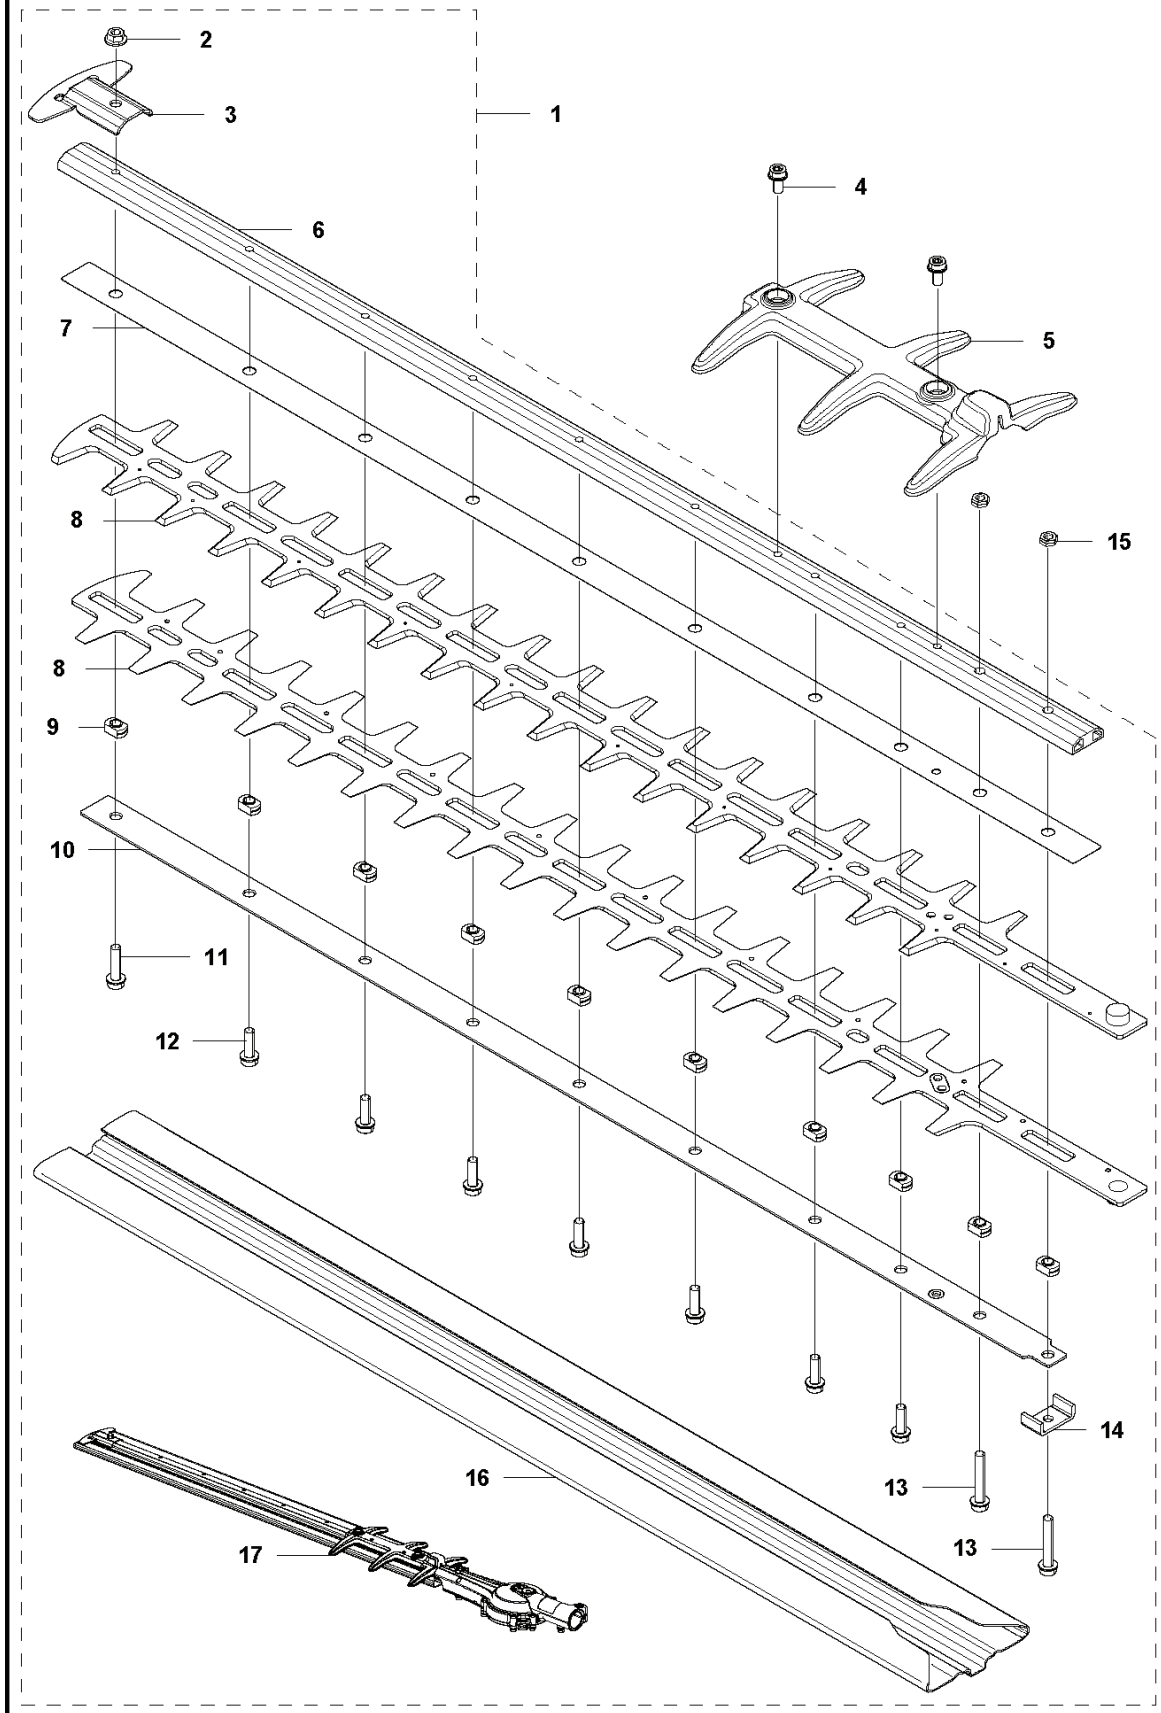

# **SPARE PARTS LIST**

**D** SRTZ260F  
CARBURETOR DETAILS

---

REF.	PART NO.	DESCRIPTION	REMARK	QTY.	KIT
1	587078401	CARBURETTOR		1	
2	587297001	KIT		1	
3	502238401	CARBURETTOR BODY		1	
4	587296801	GASKET KIT		1	
5	506740901	BODY		1	
6	506741001	COVER		1	
7	505306701	PUMP		1	
8	506738601	RETAINER RING		1	
9	506741201	SWIVEL		1	
10	505307901	SCREW		2	
11	506746001	BRACKET		1	
12	506612601	NUT		1	
13	506741301	SCREW		1	
14	506741101	SCREW		4	
15	506746101	WASHER		1	

**A** SRTZ260F  
CUTTING EQUIPMENT

REF.	PART NO.	DESCRIPTION	REMARK	QTY.	KIT
1	578308402	CUTTING DECK		1	
2	503222401	LOCK NUT		1	1
3	580950401	PROTECTION		1	1
4	525755108	SCREW ITXSCFM		2	
5	579619302	PROTECTION ASSY		1	
6	578308601	BAR		1	1
7	578309501	WEAR PLATE		1	1
8	581168001	BLADE		2	1
9	579367701	SPACER		10	1
10	578312901	BAR		1	1
11	525755104	SCREW ITXSCFM		1	1
12	525755101	SCREW ITXSCFM		7	1
13	525755103	SCREW ITXSCFM		2	1
14	578308701	BRACKET		1	1
15	503222401	LOCK NUT		2	
16	581259306	TRANSPORT GUARD		1	1
17	599904501	SERVICE KIT	Cutting attachment	1	