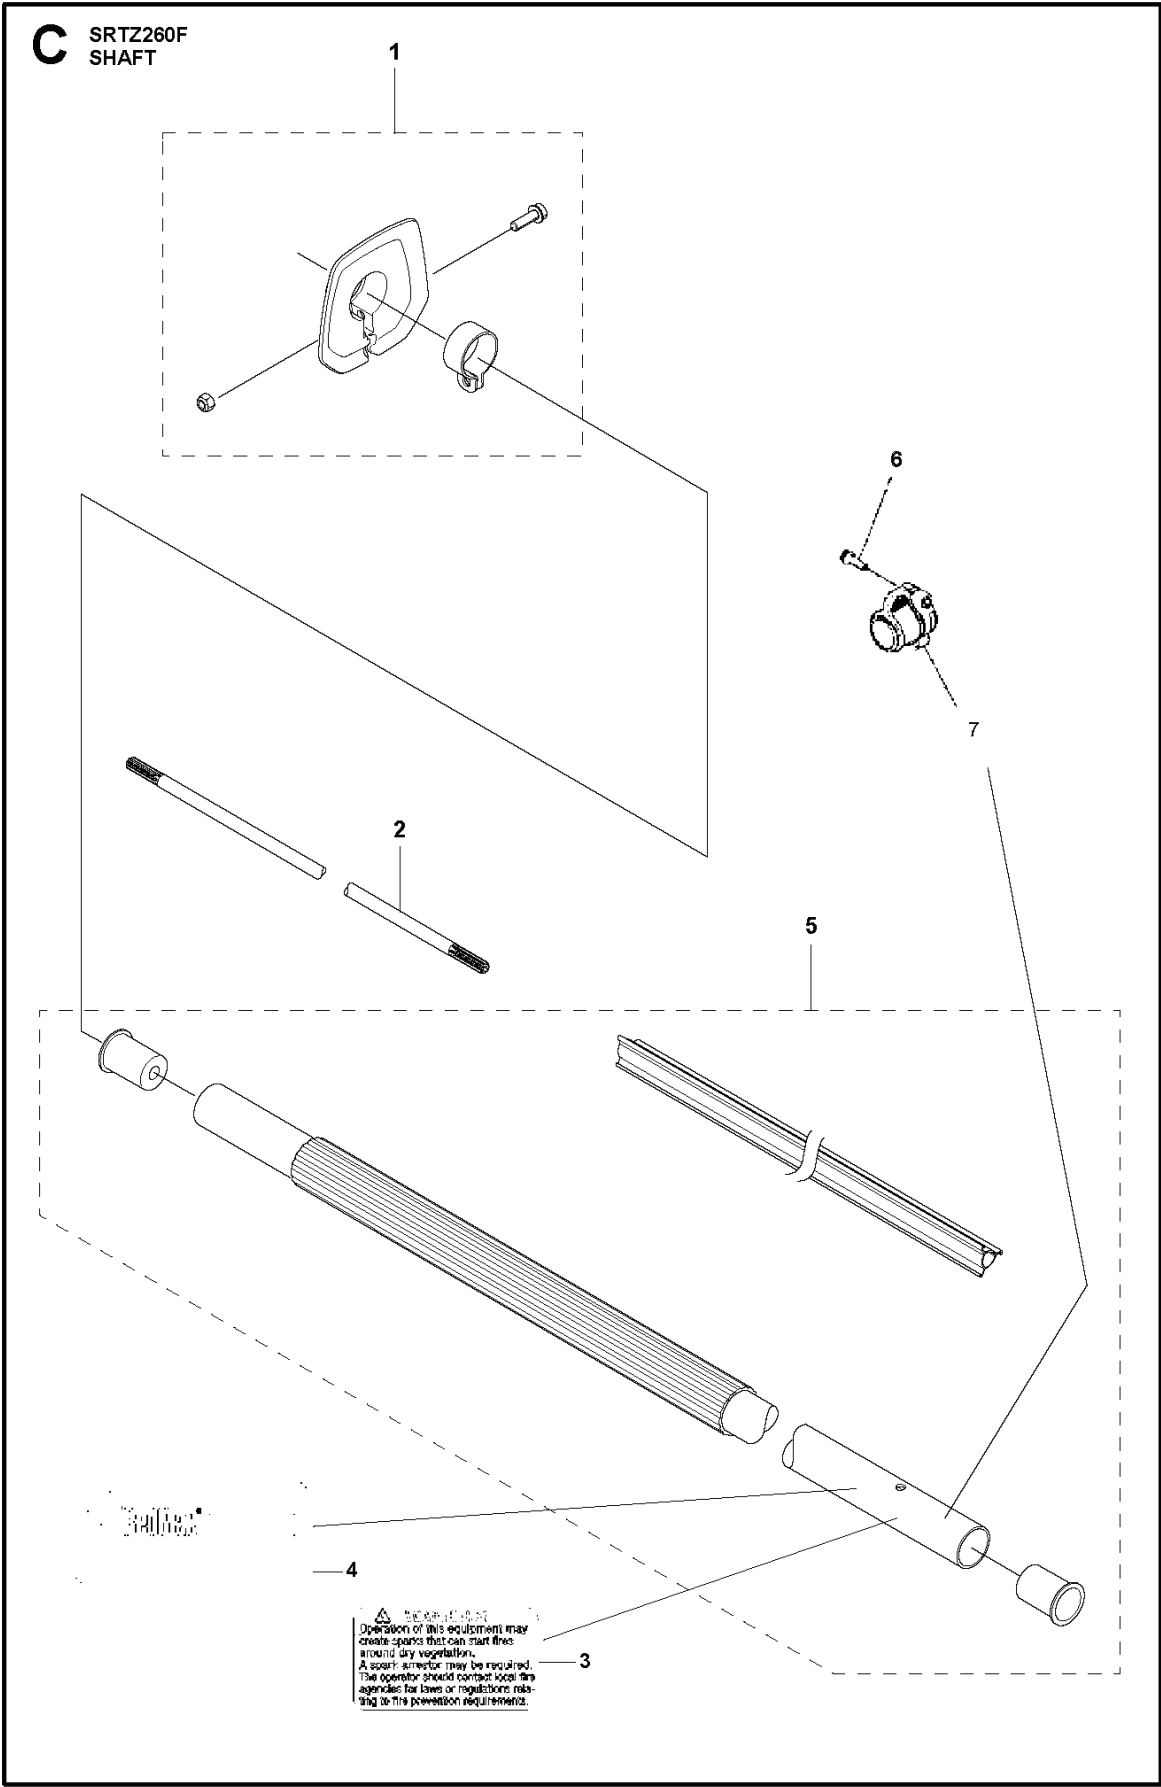

C SRTZ260F
SHAFT

REF.	PART NO.	DESCRIPTION	REMARK	QTY.	KIT
1	579488602	HAND GUARD ASSY		1	
2	581161701	DRIVE SHAFT		1	
3	522928602	LABEL		1	
4	590574501	DECAL		1	
5	586890302	TUBE ASSY		1	
6	521515301	SCREW		1	
7	590006201	HANGER		1