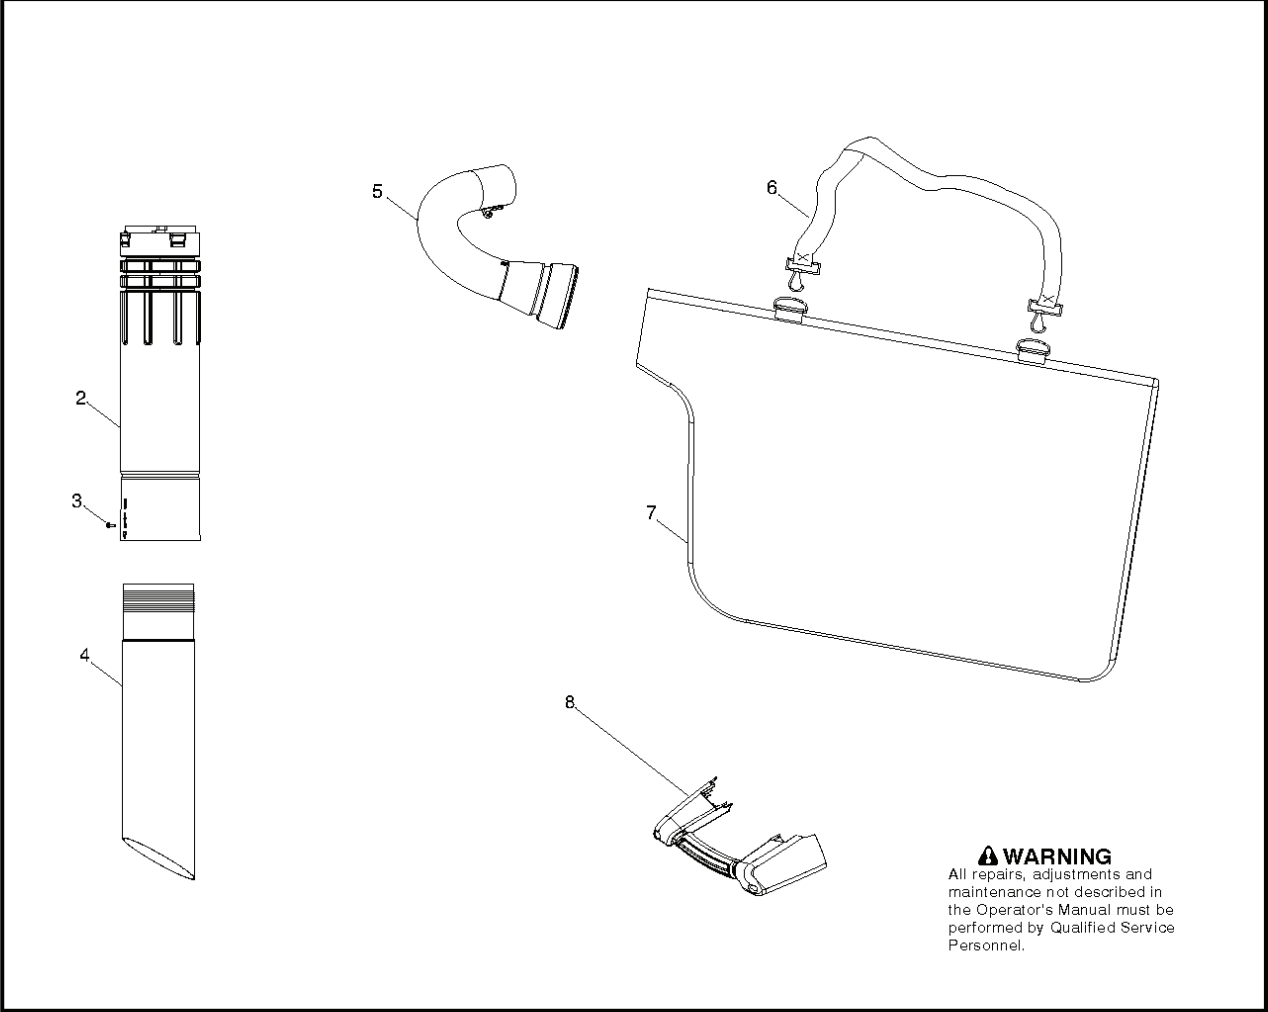

VK280, 952711677, 2011-03

SPARE PARTS LIST

1

⚠ WARNING
All repairs, adjustments and maintenance not described in the Operator's Manual must be performed by Qualified Service Personnel.

REF.	PART NO.	DESCRIPTION	REMARK	QTY.	KIT
1	000000000	W/O DESCRIPTION	VK-280	1	2,3. 4,5. 6,7. 8
2	545131202	TUBE		1	
3	545144101	SCREW		1	
4	545119603	TUBE		1	
5	575486901	TUBE		1	
6	545132903	STRAP SHOULDER		1	
7	545119801	BAG		1	
8	545119003	HANDLE		1	
	545094201	SCRENCH	NOT SHOWN	1	